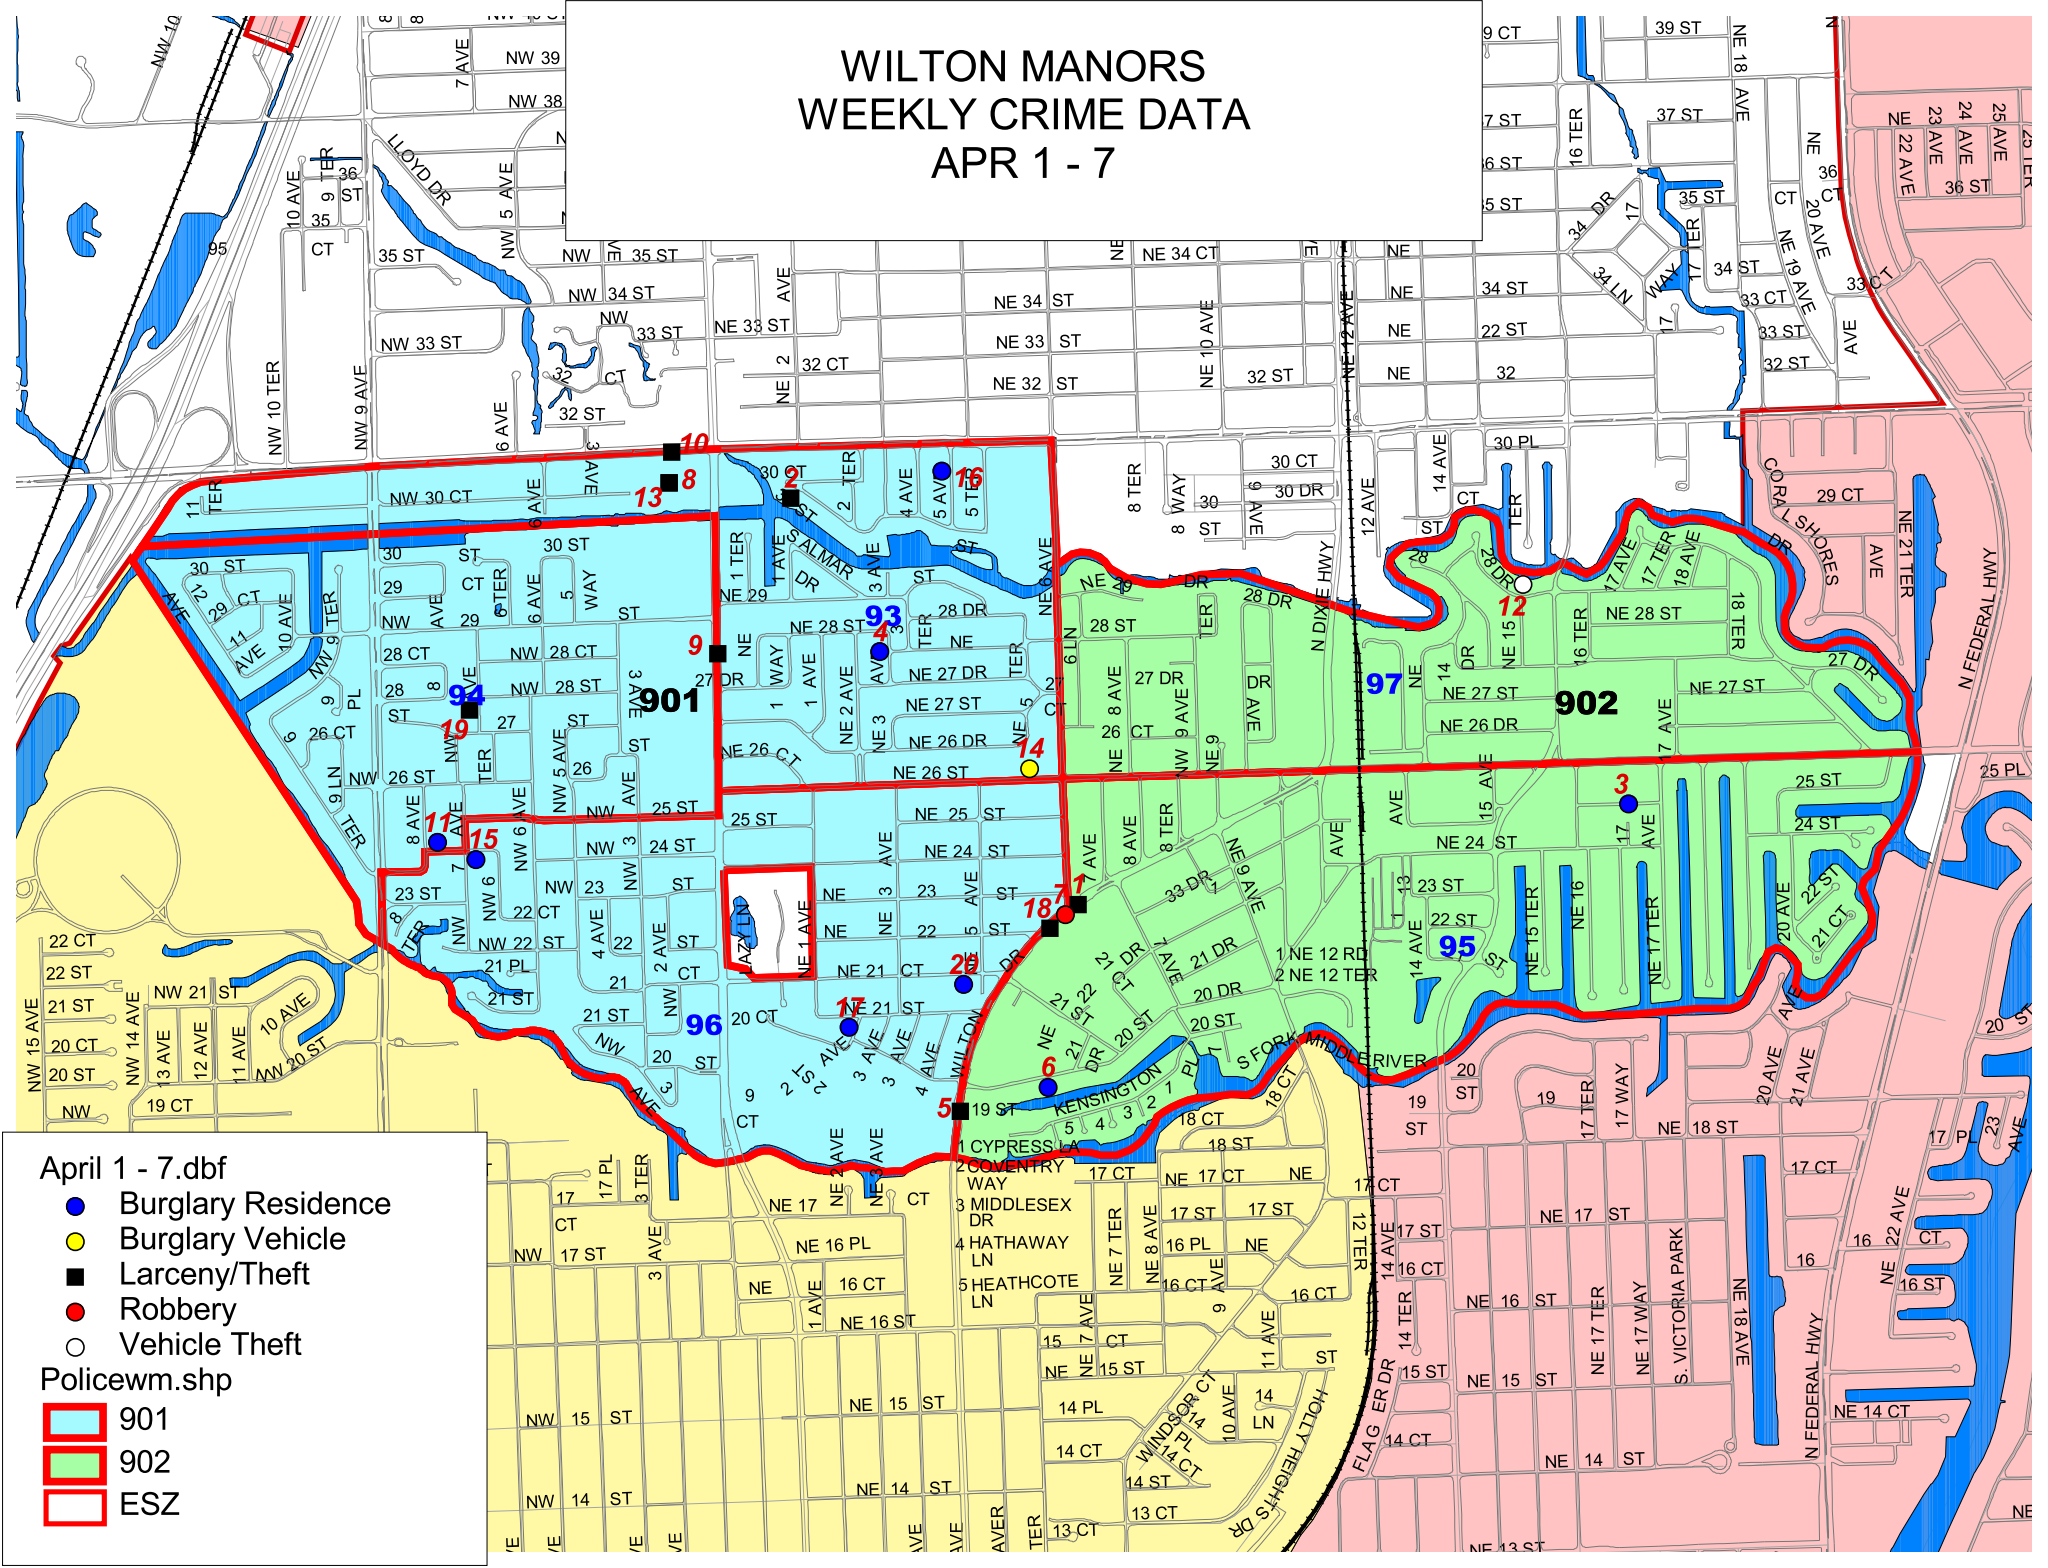

WILTON MANORS WEEKLY CRIME DATA APR 1 - 7

April 1 - 7.dbf

- Burglary Residence
- Burglary Vehicle
- Larceny/Theft
- Robbery
- Vehicle Theft

Policewm.shp

- 901
- 902
- ESZ