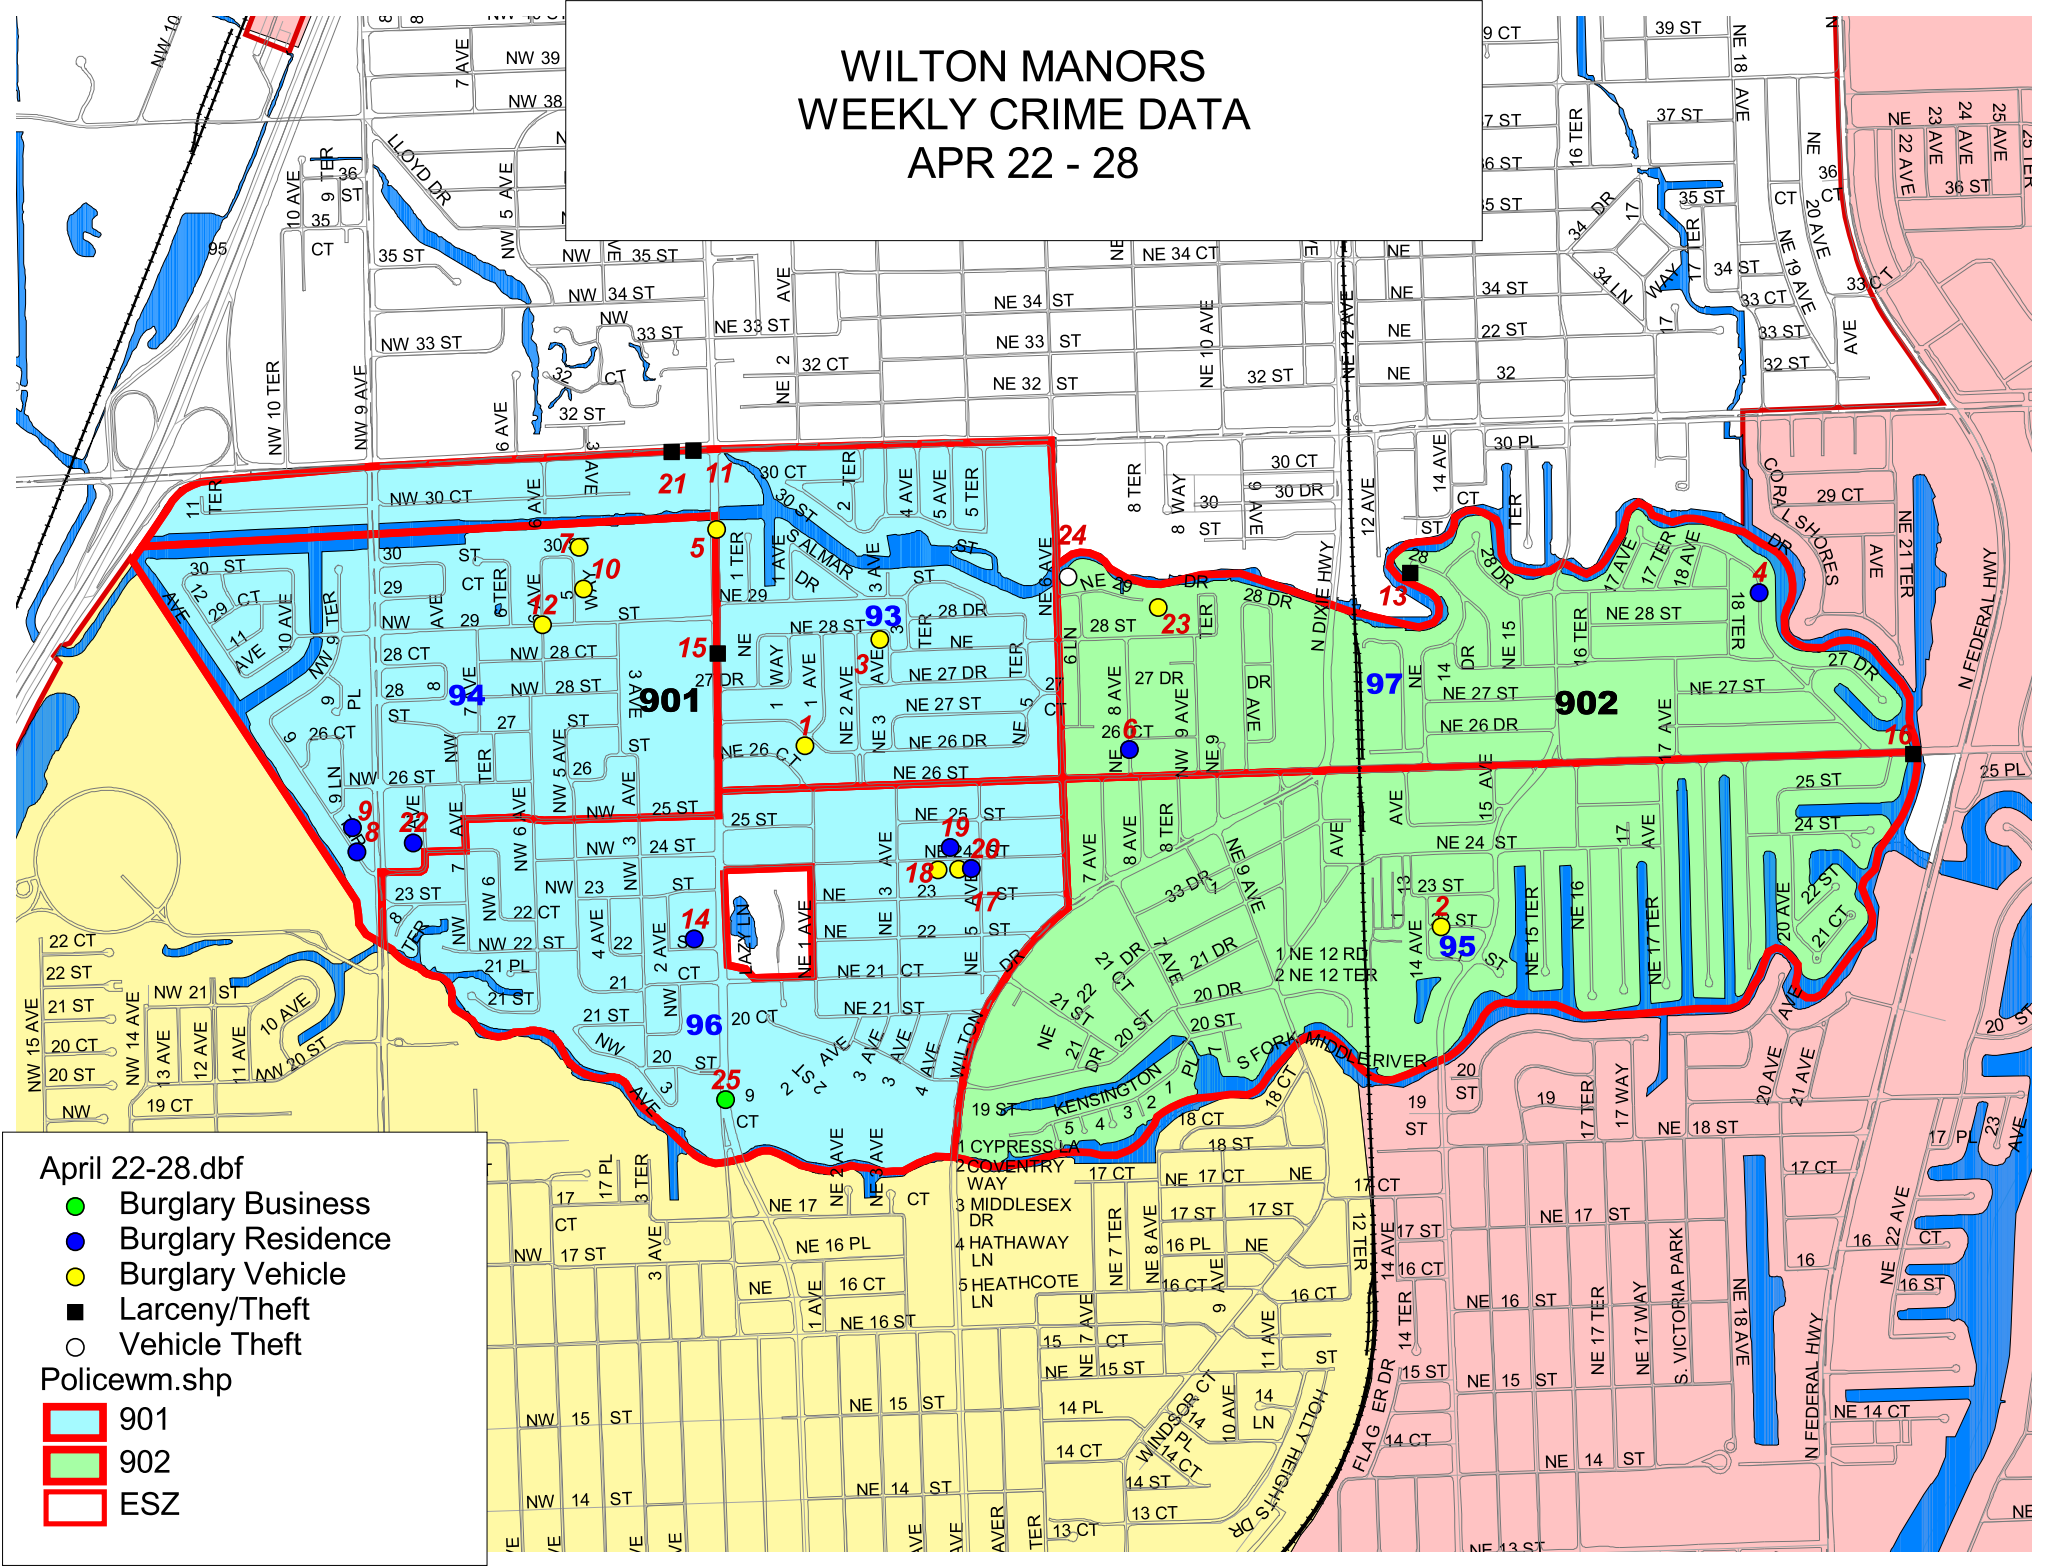

# WILTON MANORS WEEKLY CRIME DATA APR 22 - 28

April 22-28.dbf

- Burglary Business
- Burglary Residence
- Burglary Vehicle
- Larceny/Theft
- Vehicle Theft

Policewm.shp

- 901
- 902
- ESZ