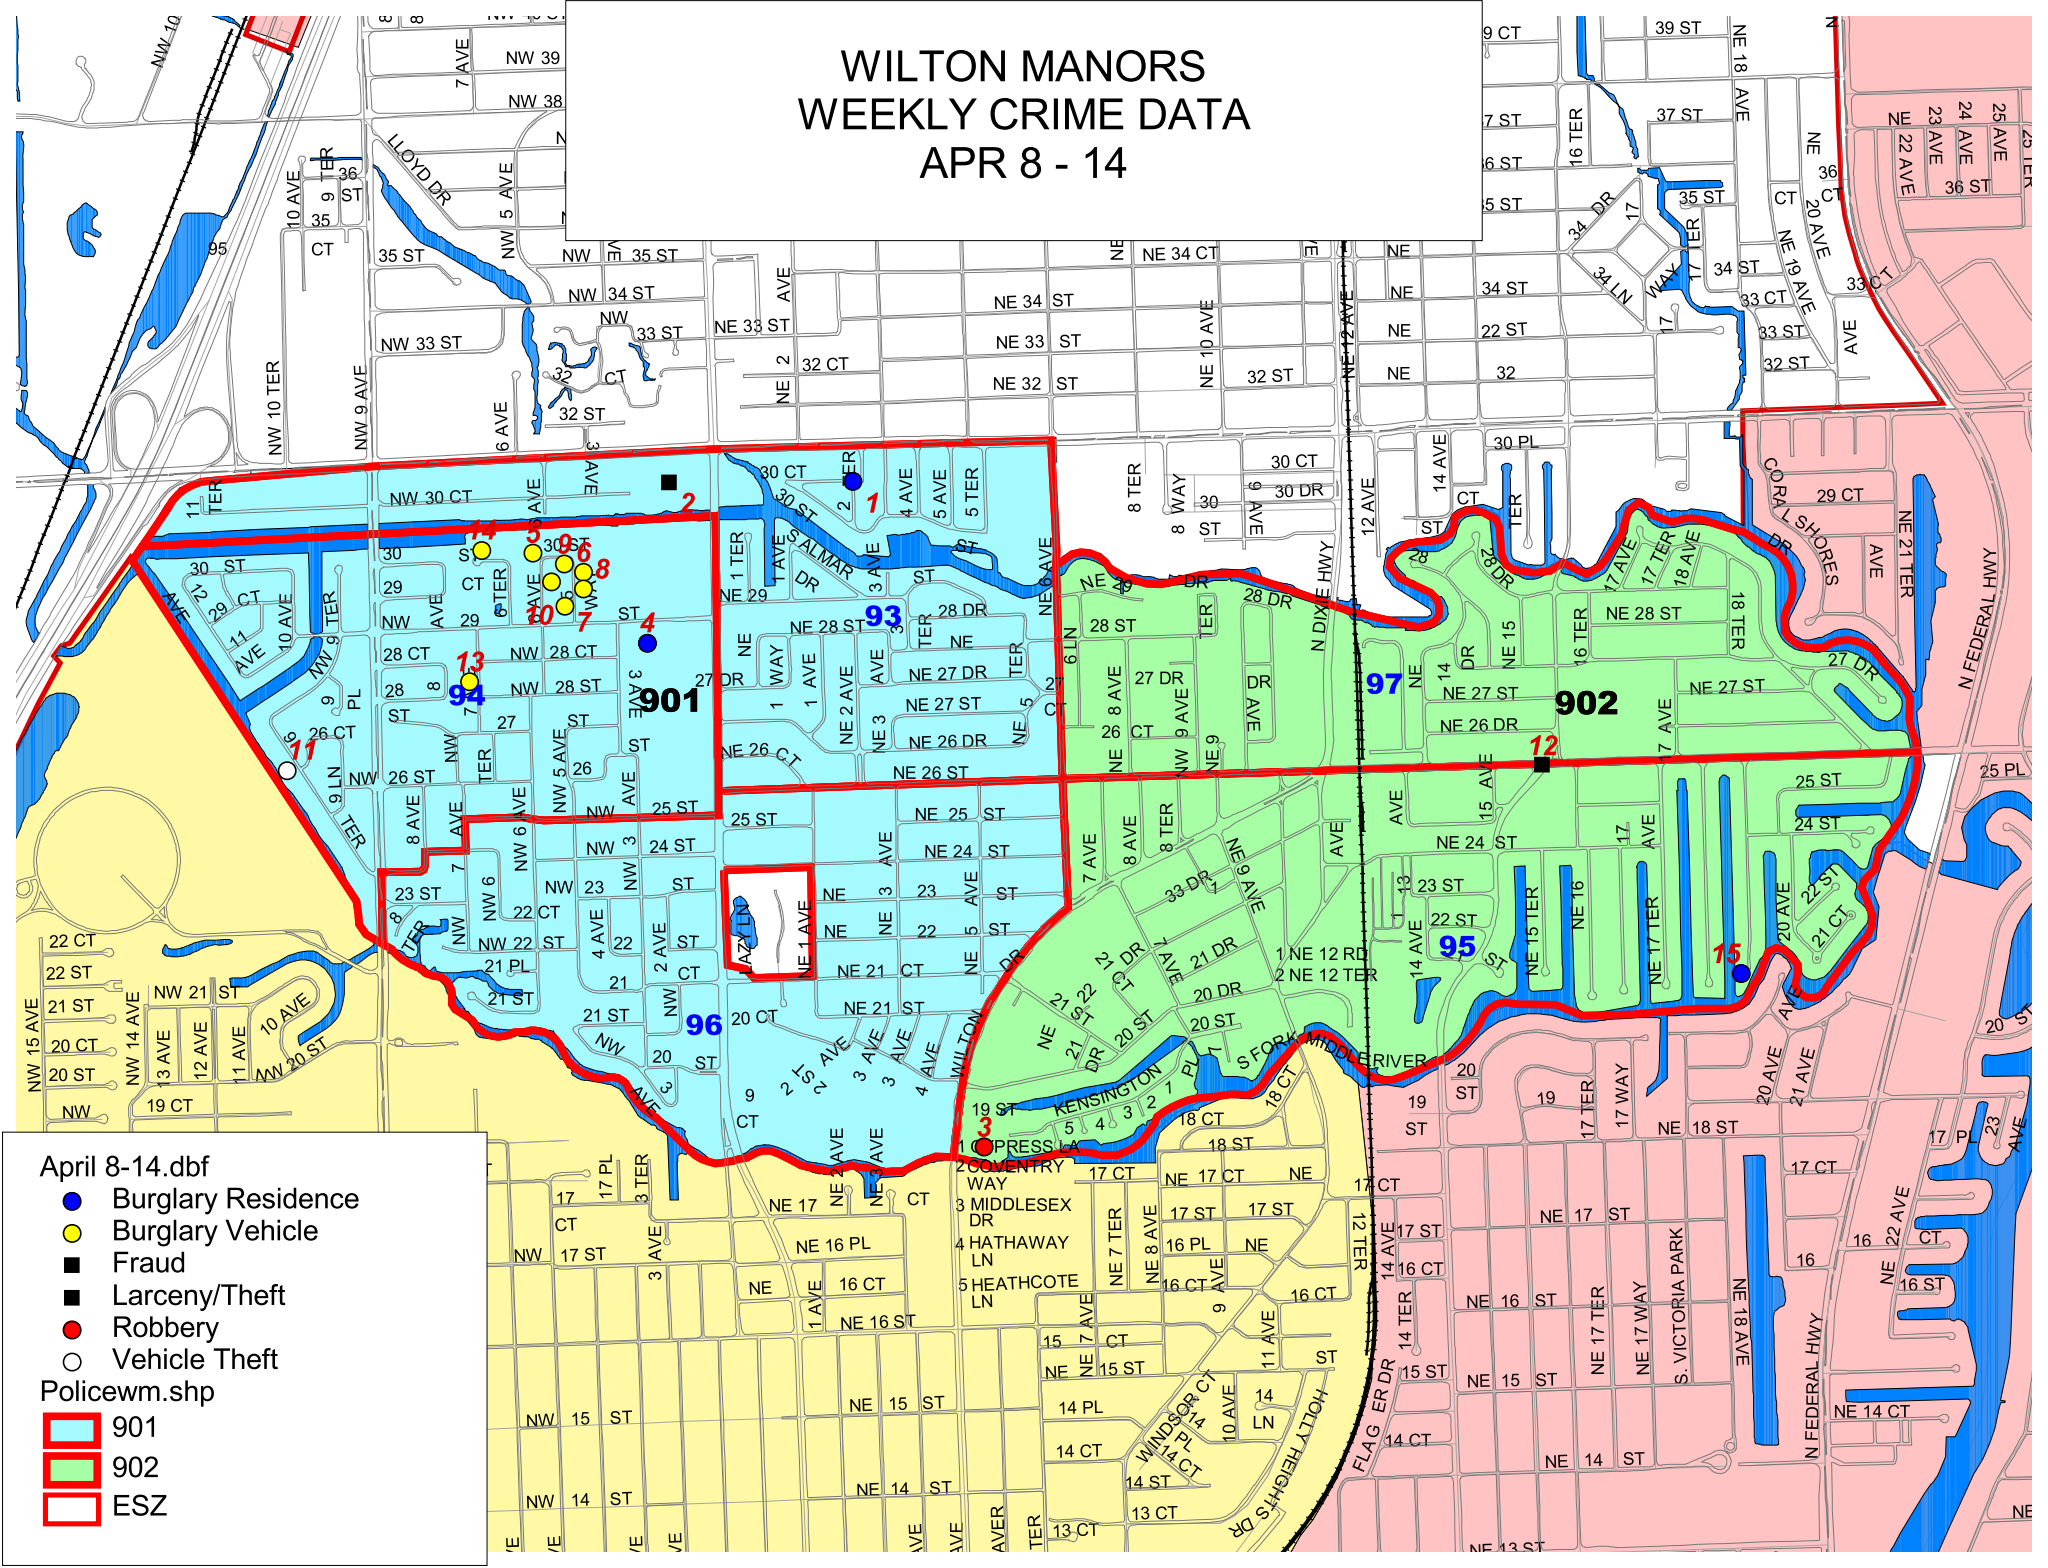

WILTON MANORS WEEKLY CRIME DATA APR 8 - 14

- April 8-14.dbf
- Burglary Residence
 - Burglary Vehicle
 - Fraud
 - Larceny/Theft
 - Robbery
 - Vehicle Theft
- Policewm.shp
- 901
 - 902
 - ESZ