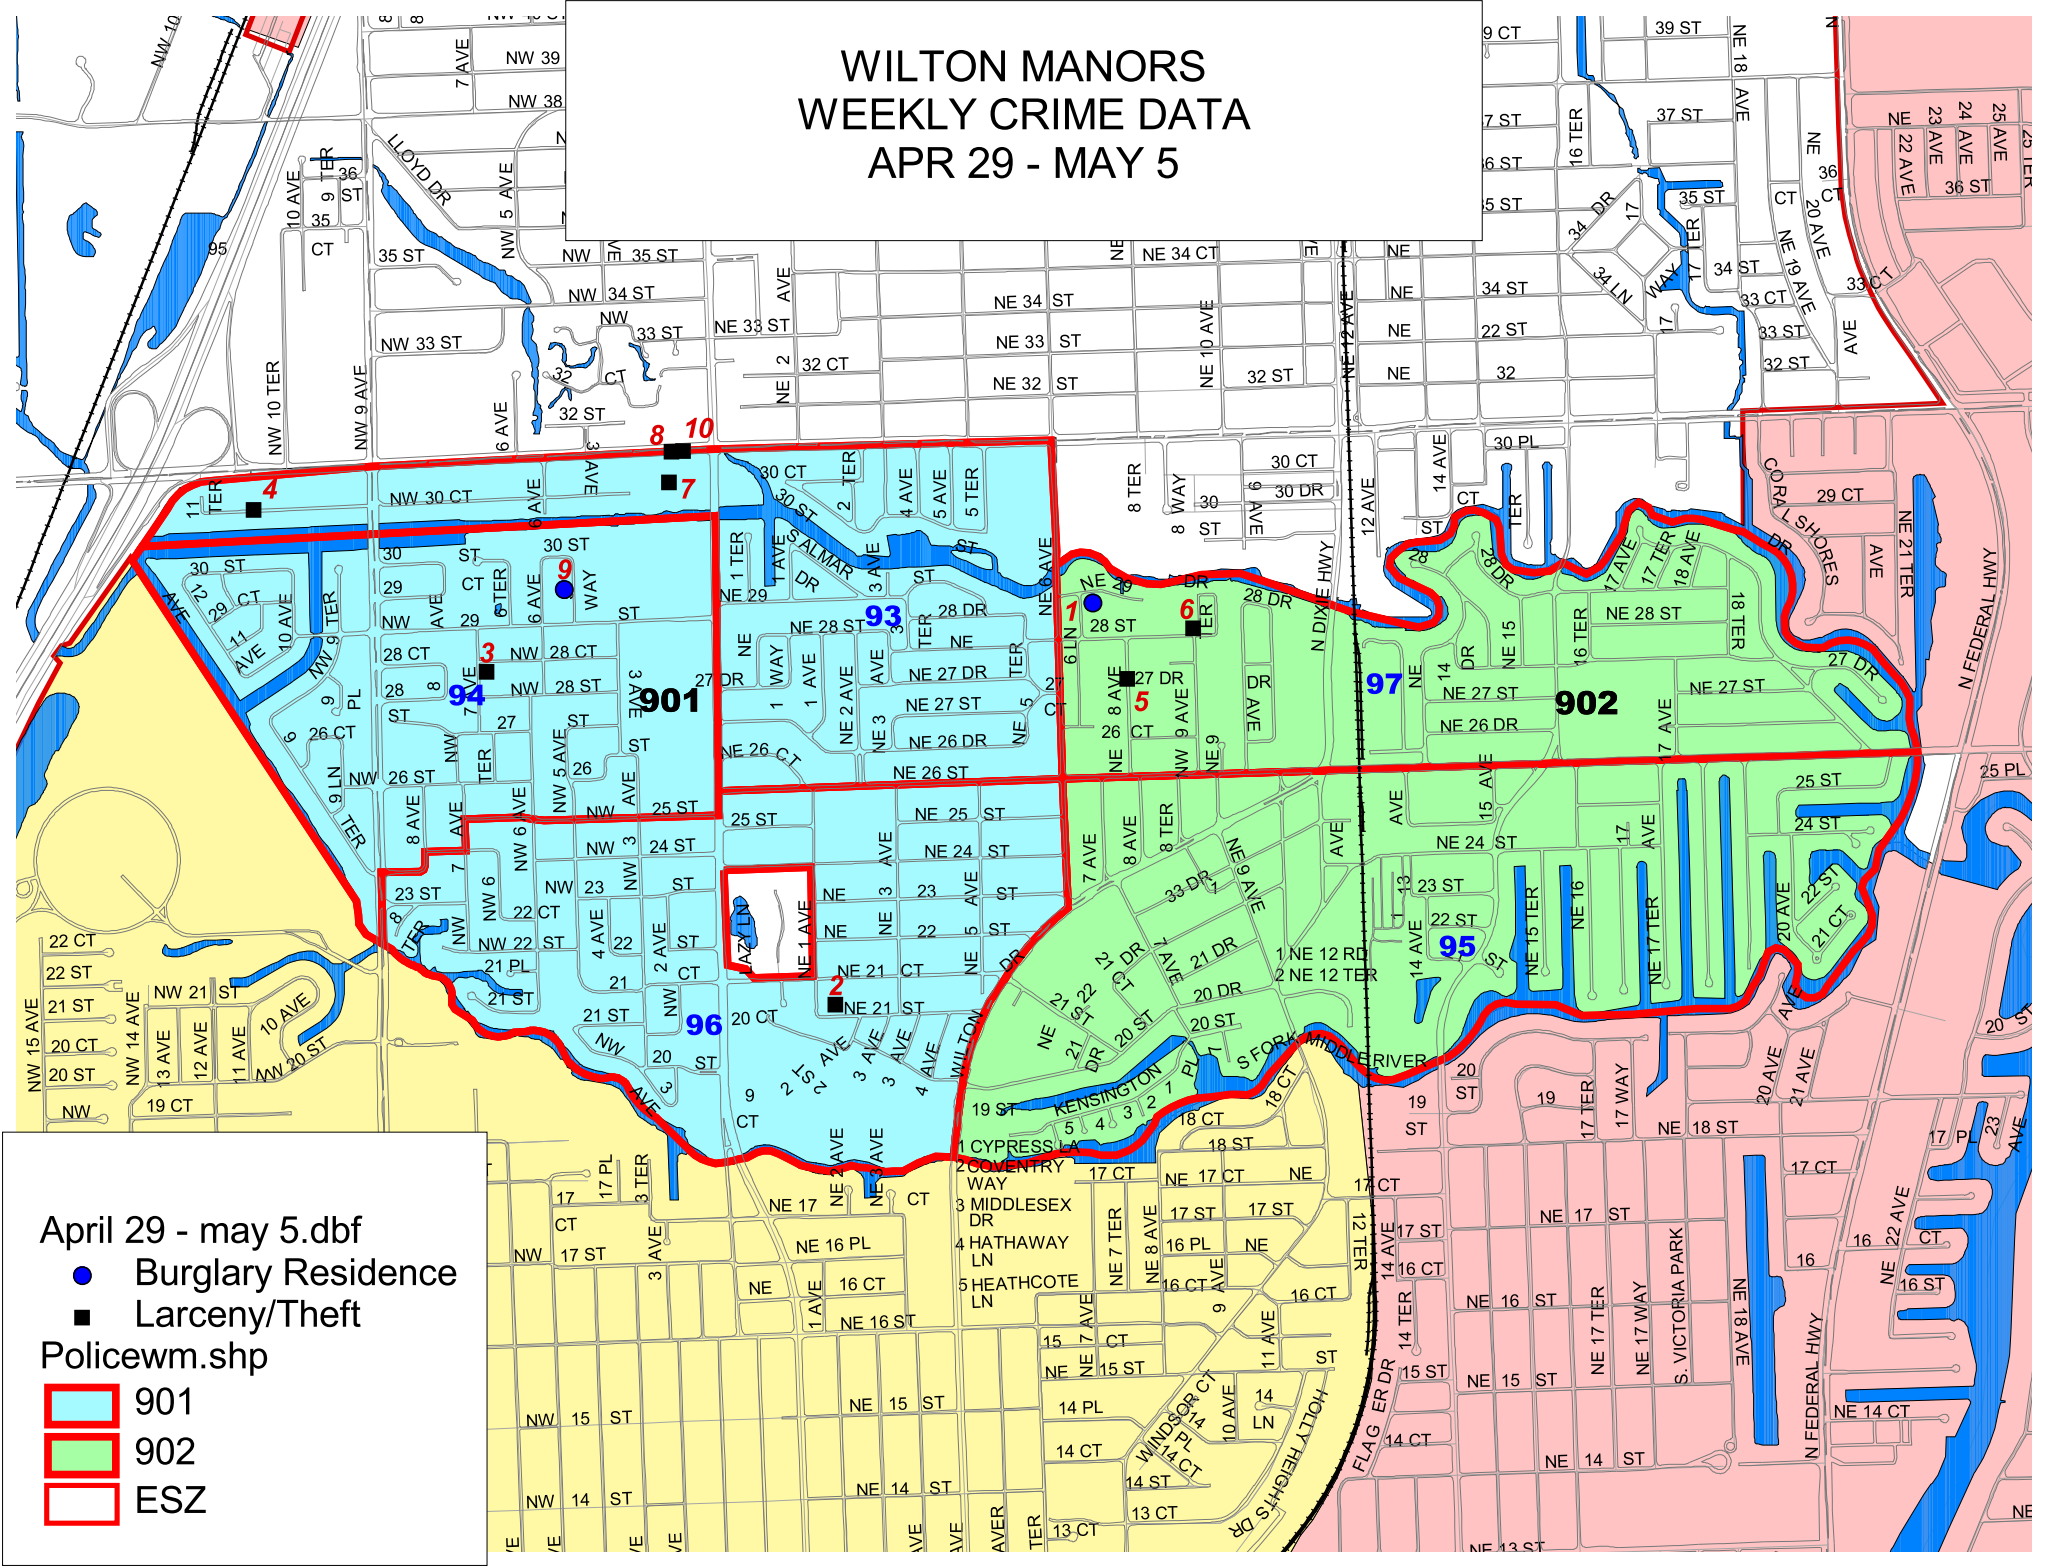

WILTON MANORS WEEKLY CRIME DATA APR 29 - MAY 5

April 29 - may 5.dbf
 ● Burglary Residence
 ■ Larceny/Theft
 Policewm.shp
 901
 902
 ESZ