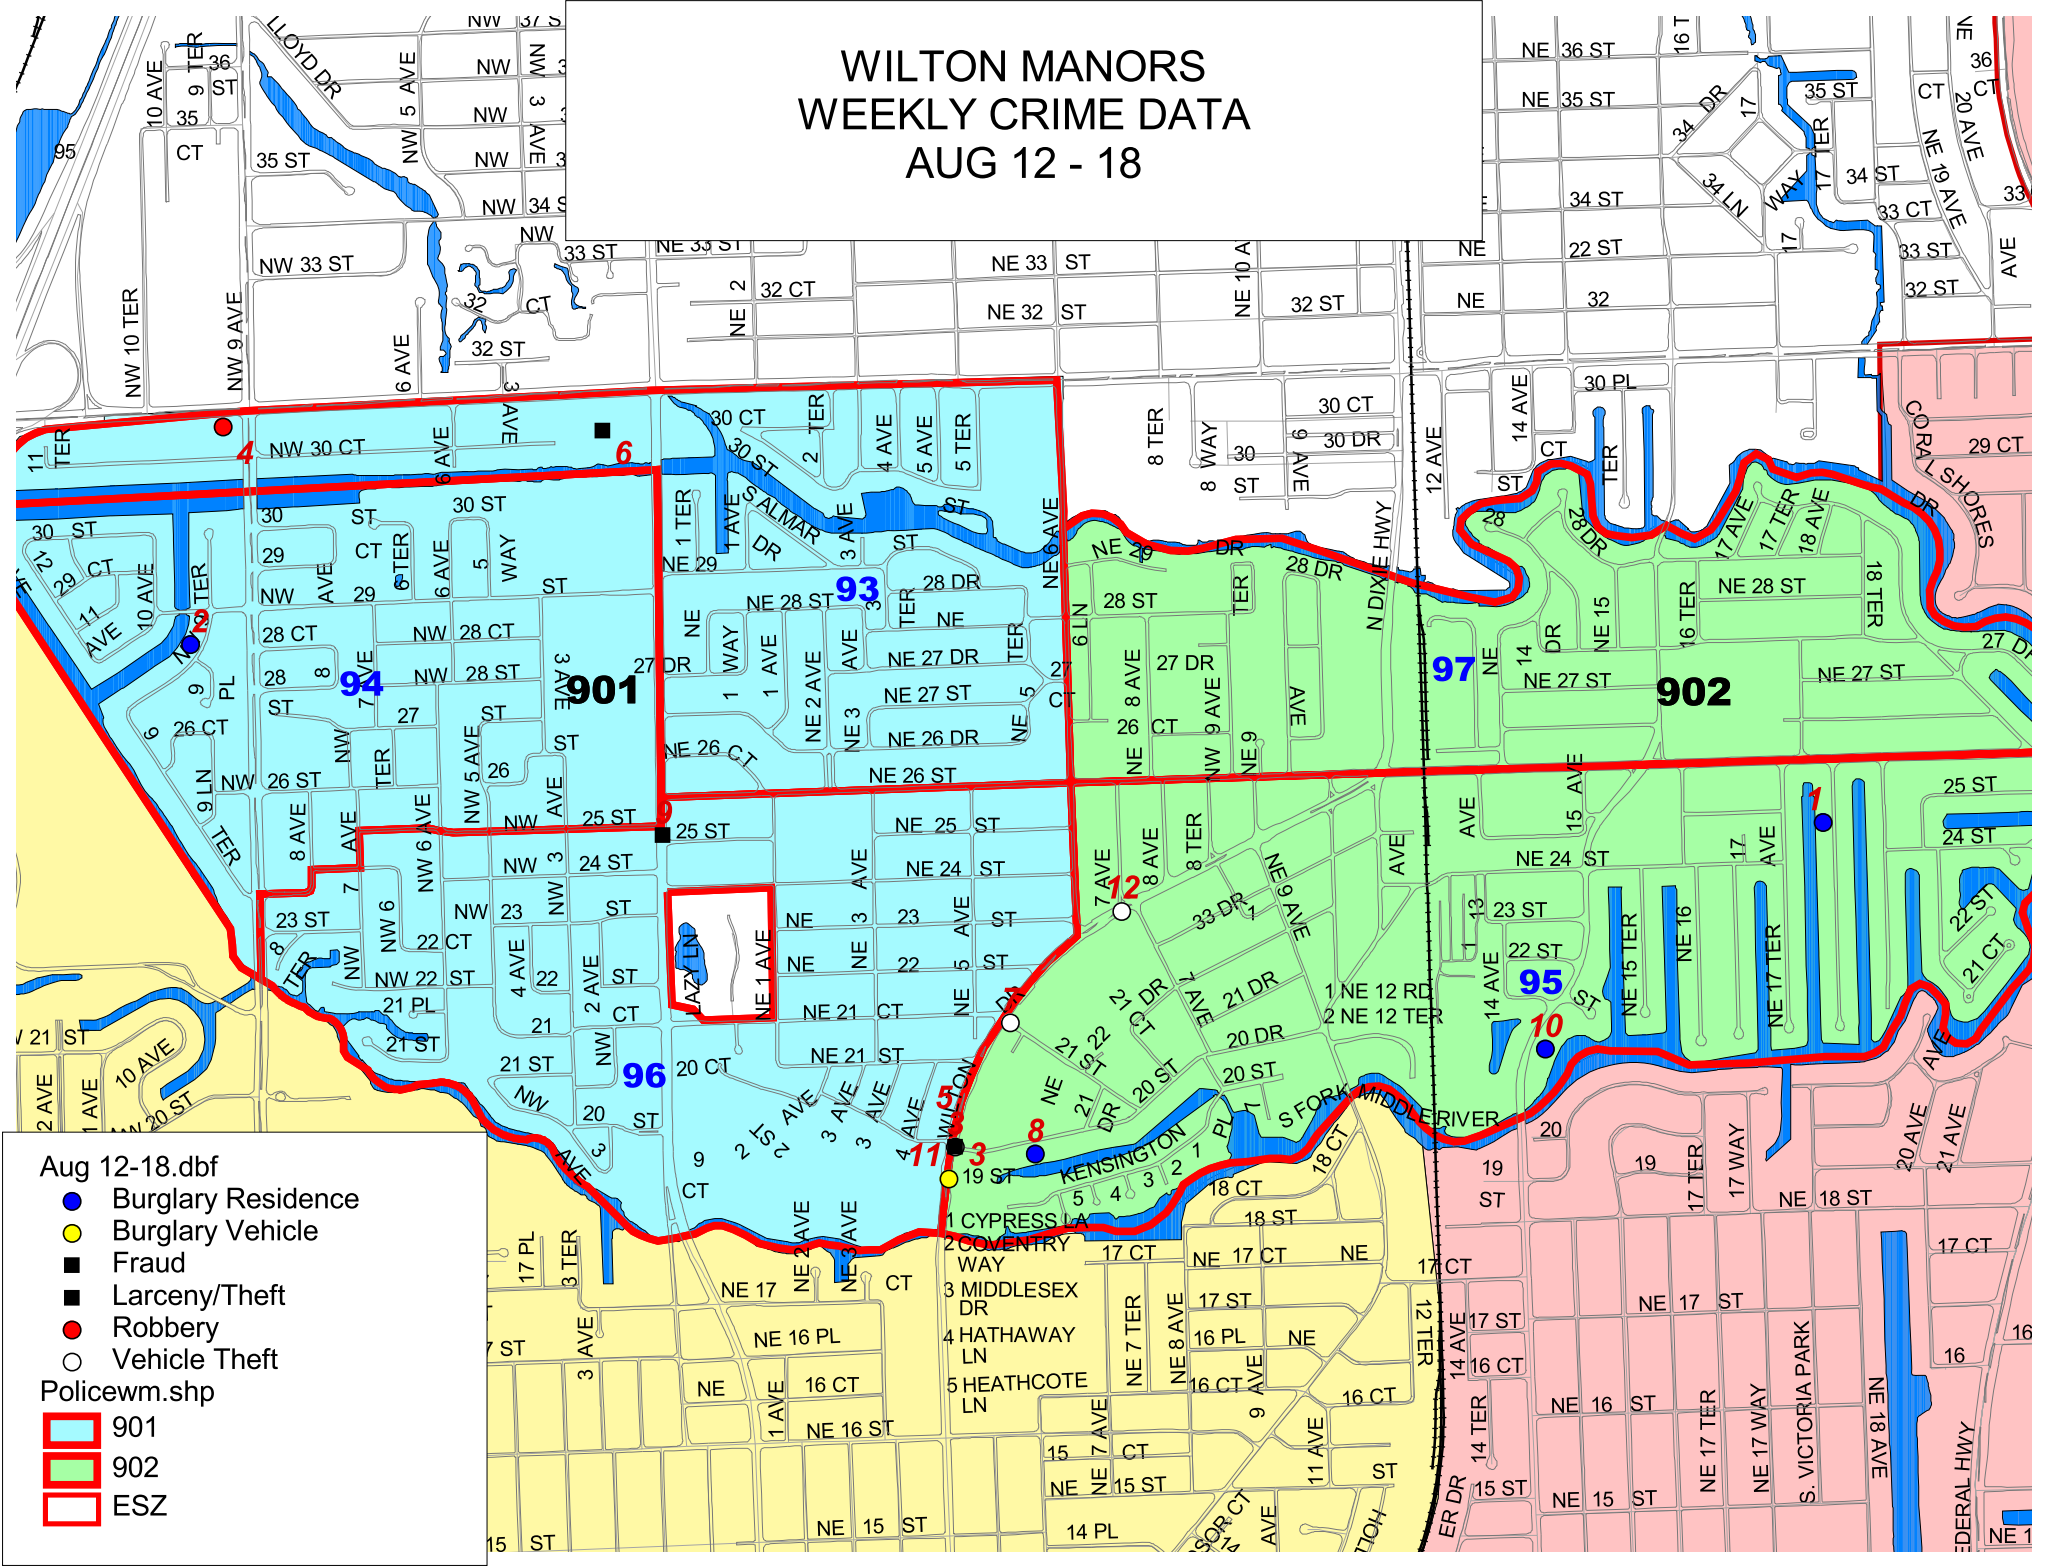

WILTON MANORS WEEKLY CRIME DATA AUG 12 - 18

- Aug 12-18.dbf
- Burglary Residence
 - Burglary Vehicle
 - Fraud
 - Larceny/Theft
 - Robbery
 - Vehicle Theft
- Policewm.shp
- 901
 - 902
 - ESZ