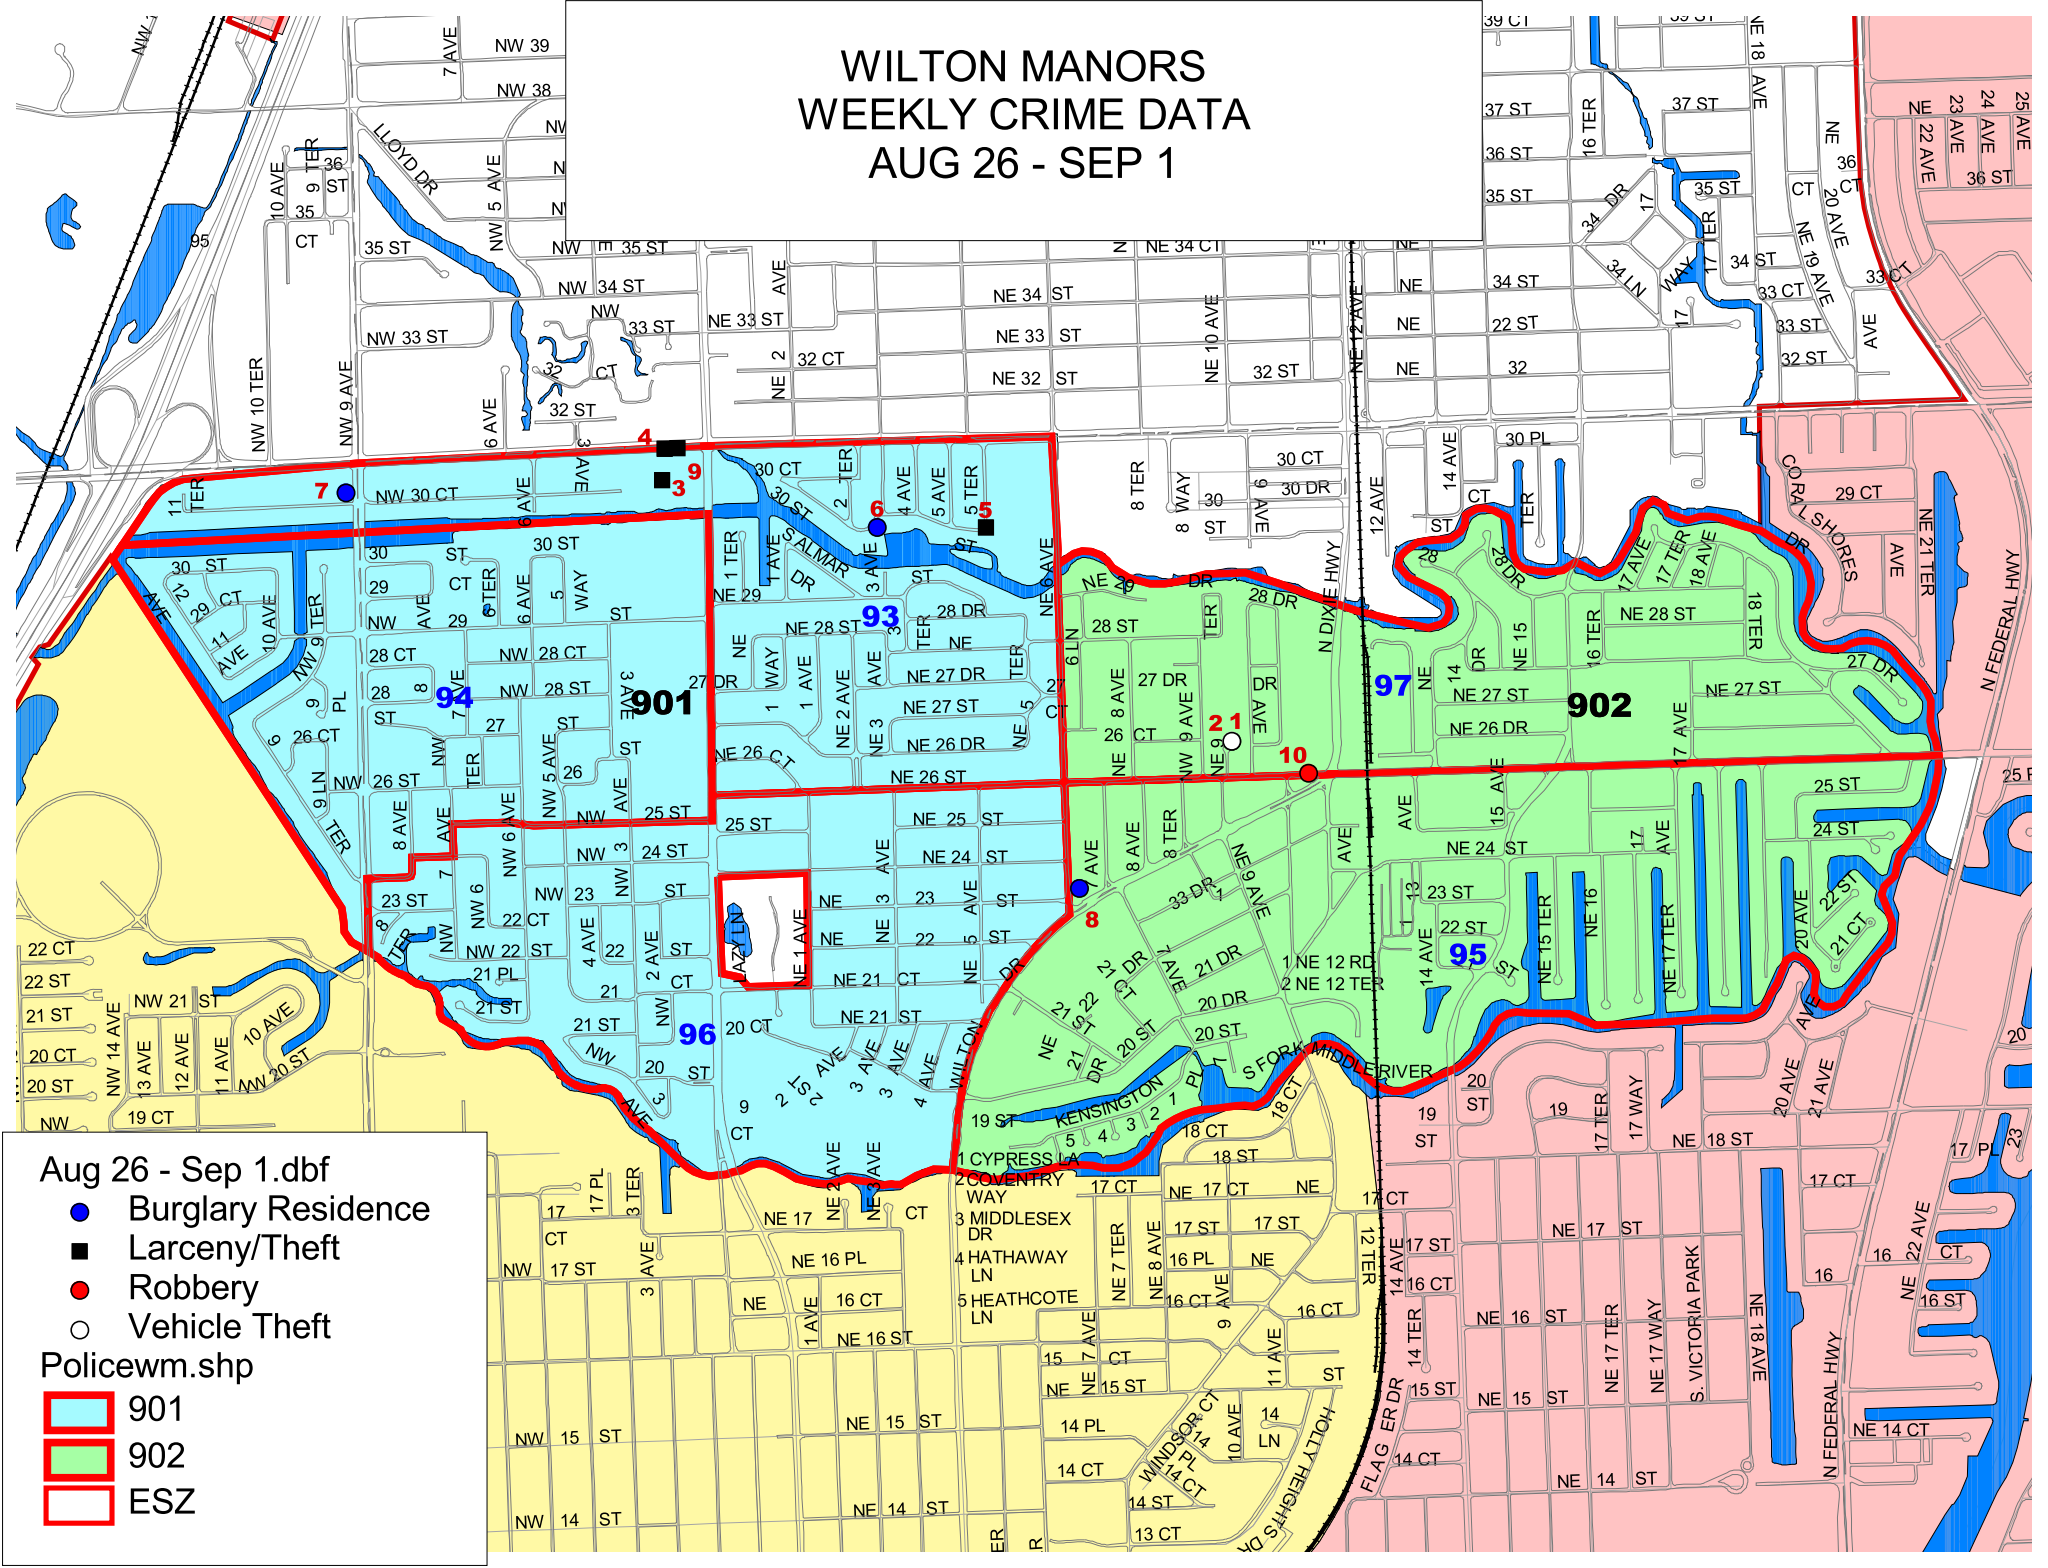

# WILTON MANORS WEEKLY CRIME DATA AUG 26 - SEP 1

- Aug 26 - Sep 1.dbf
- Burglary Residence
  - Larceny/Theft
  - Robbery
  - Vehicle Theft

- Policewm.shp
- 901
  - 902
  - ESZ