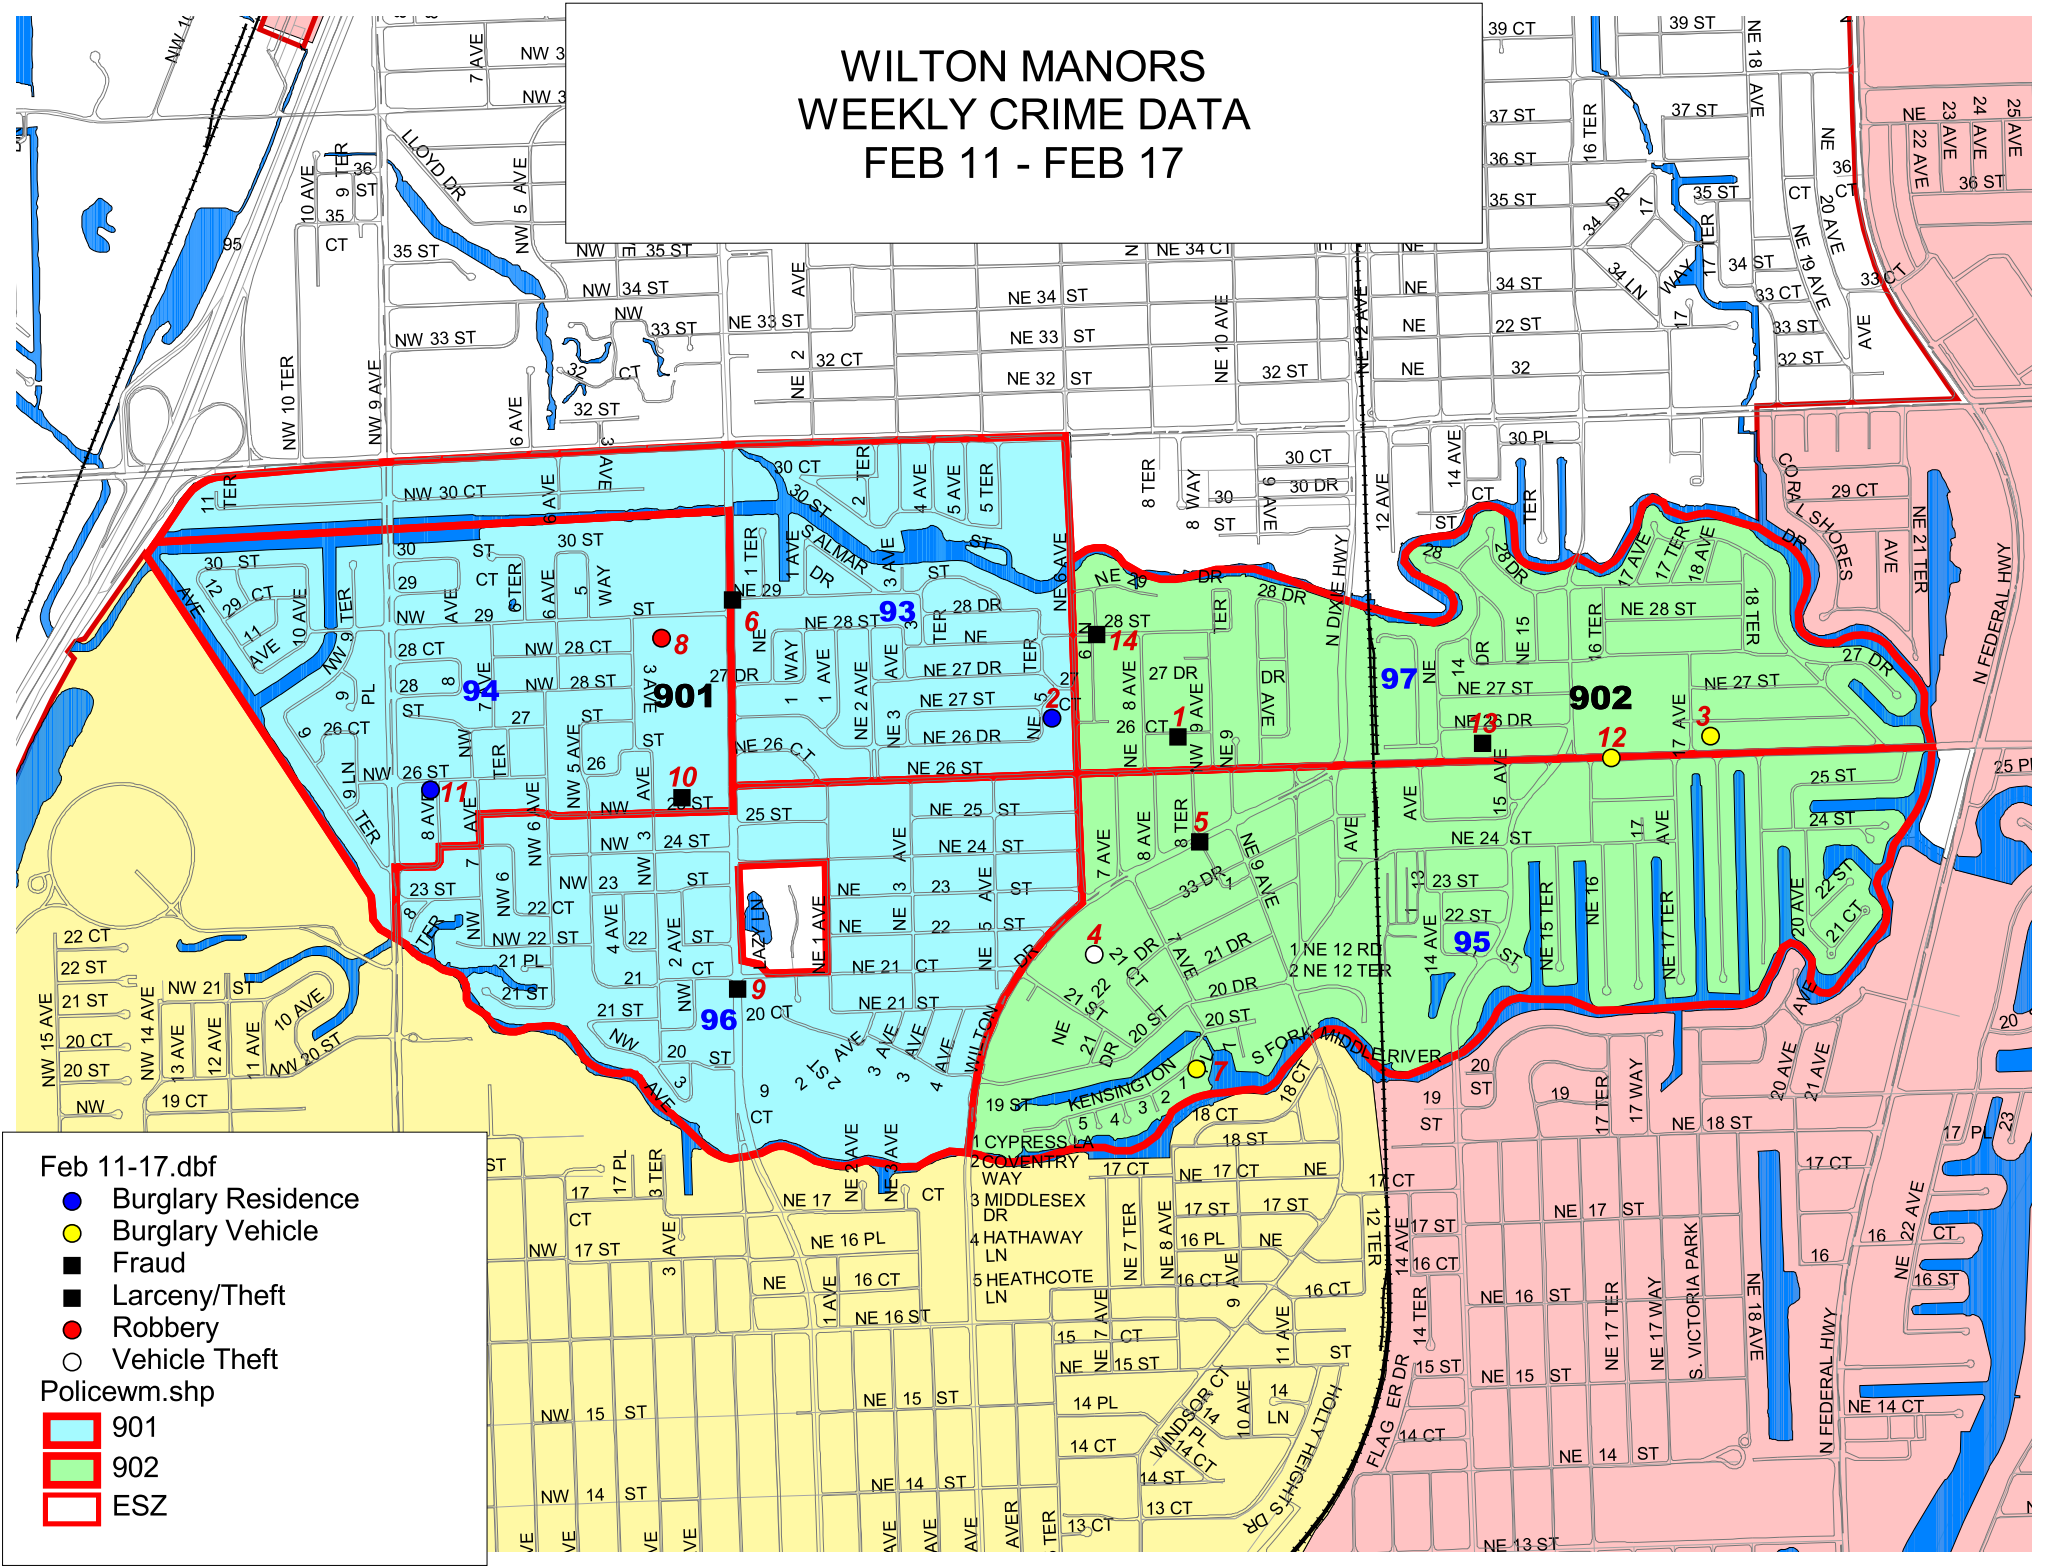

WILTON MANORS WEEKLY CRIME DATA FEB 11 - FEB 17

- Feb 11-17.dbf
- Burglary Residence
 - Burglary Vehicle
 - Fraud
 - Larceny/Theft
 - Robbery
 - Vehicle Theft
- Policewm.shp
- 901
 - 902
 - ESZ