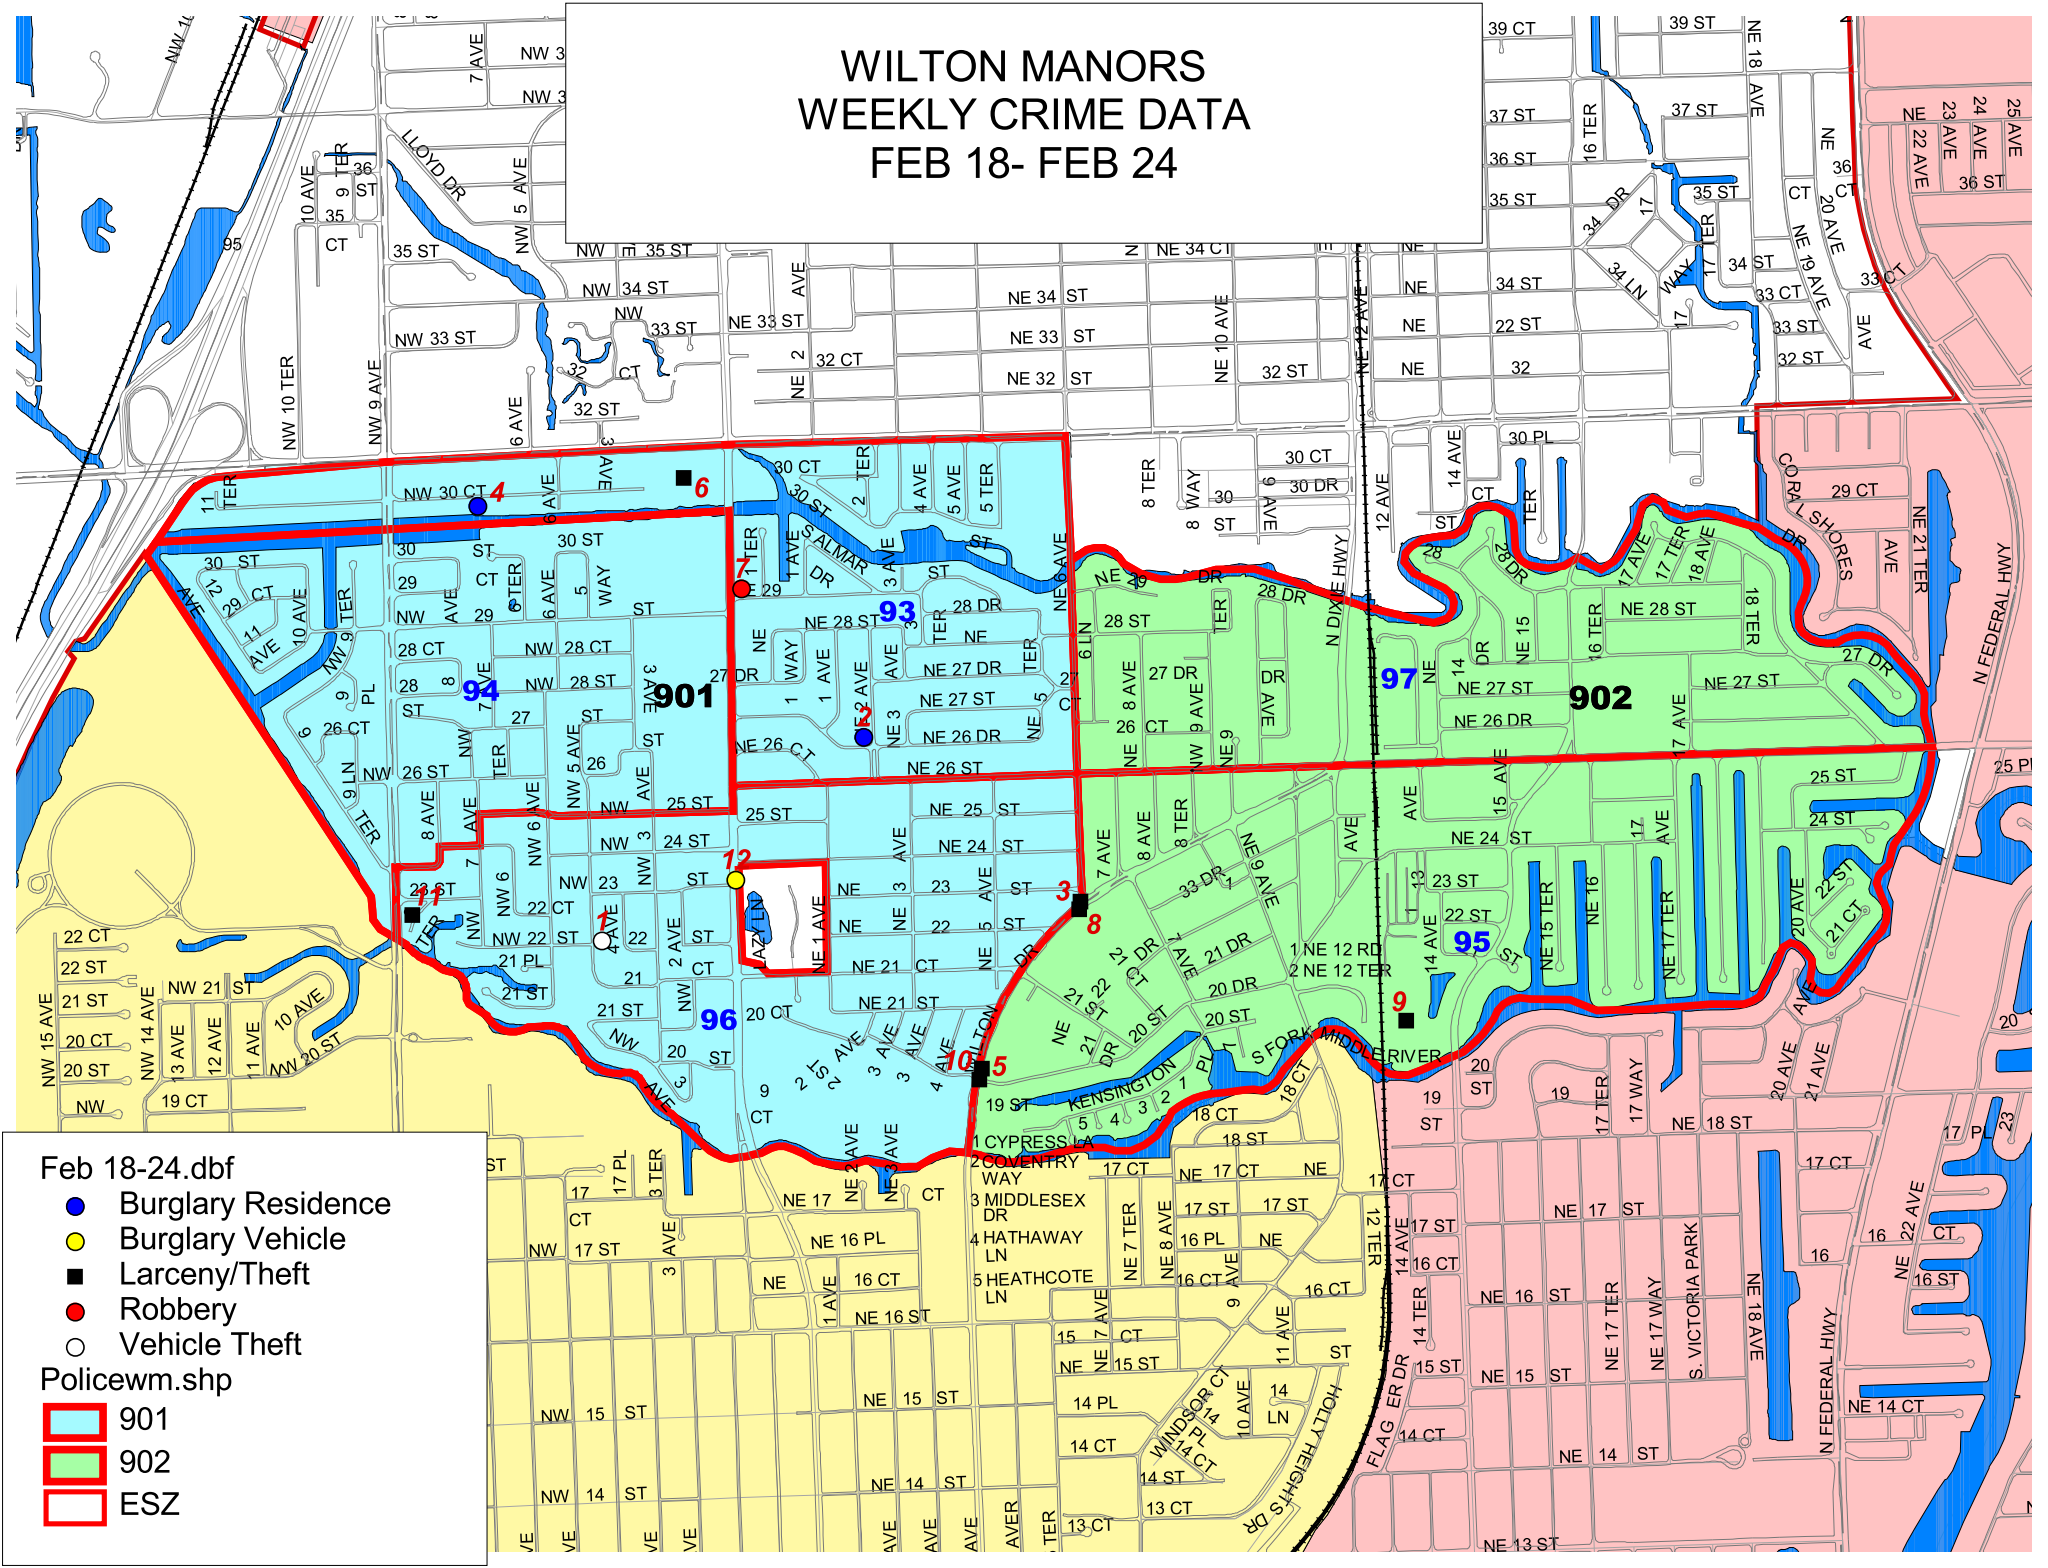

WILTON MANORS WEEKLY CRIME DATA FEB 18- FEB 24

- Feb 18-24.dbf
- Burglary Residence
 - Burglary Vehicle
 - Larceny/Theft
 - Robbery
 - Vehicle Theft
- Policewm.shp
- 901
 - 902
 - ESZ