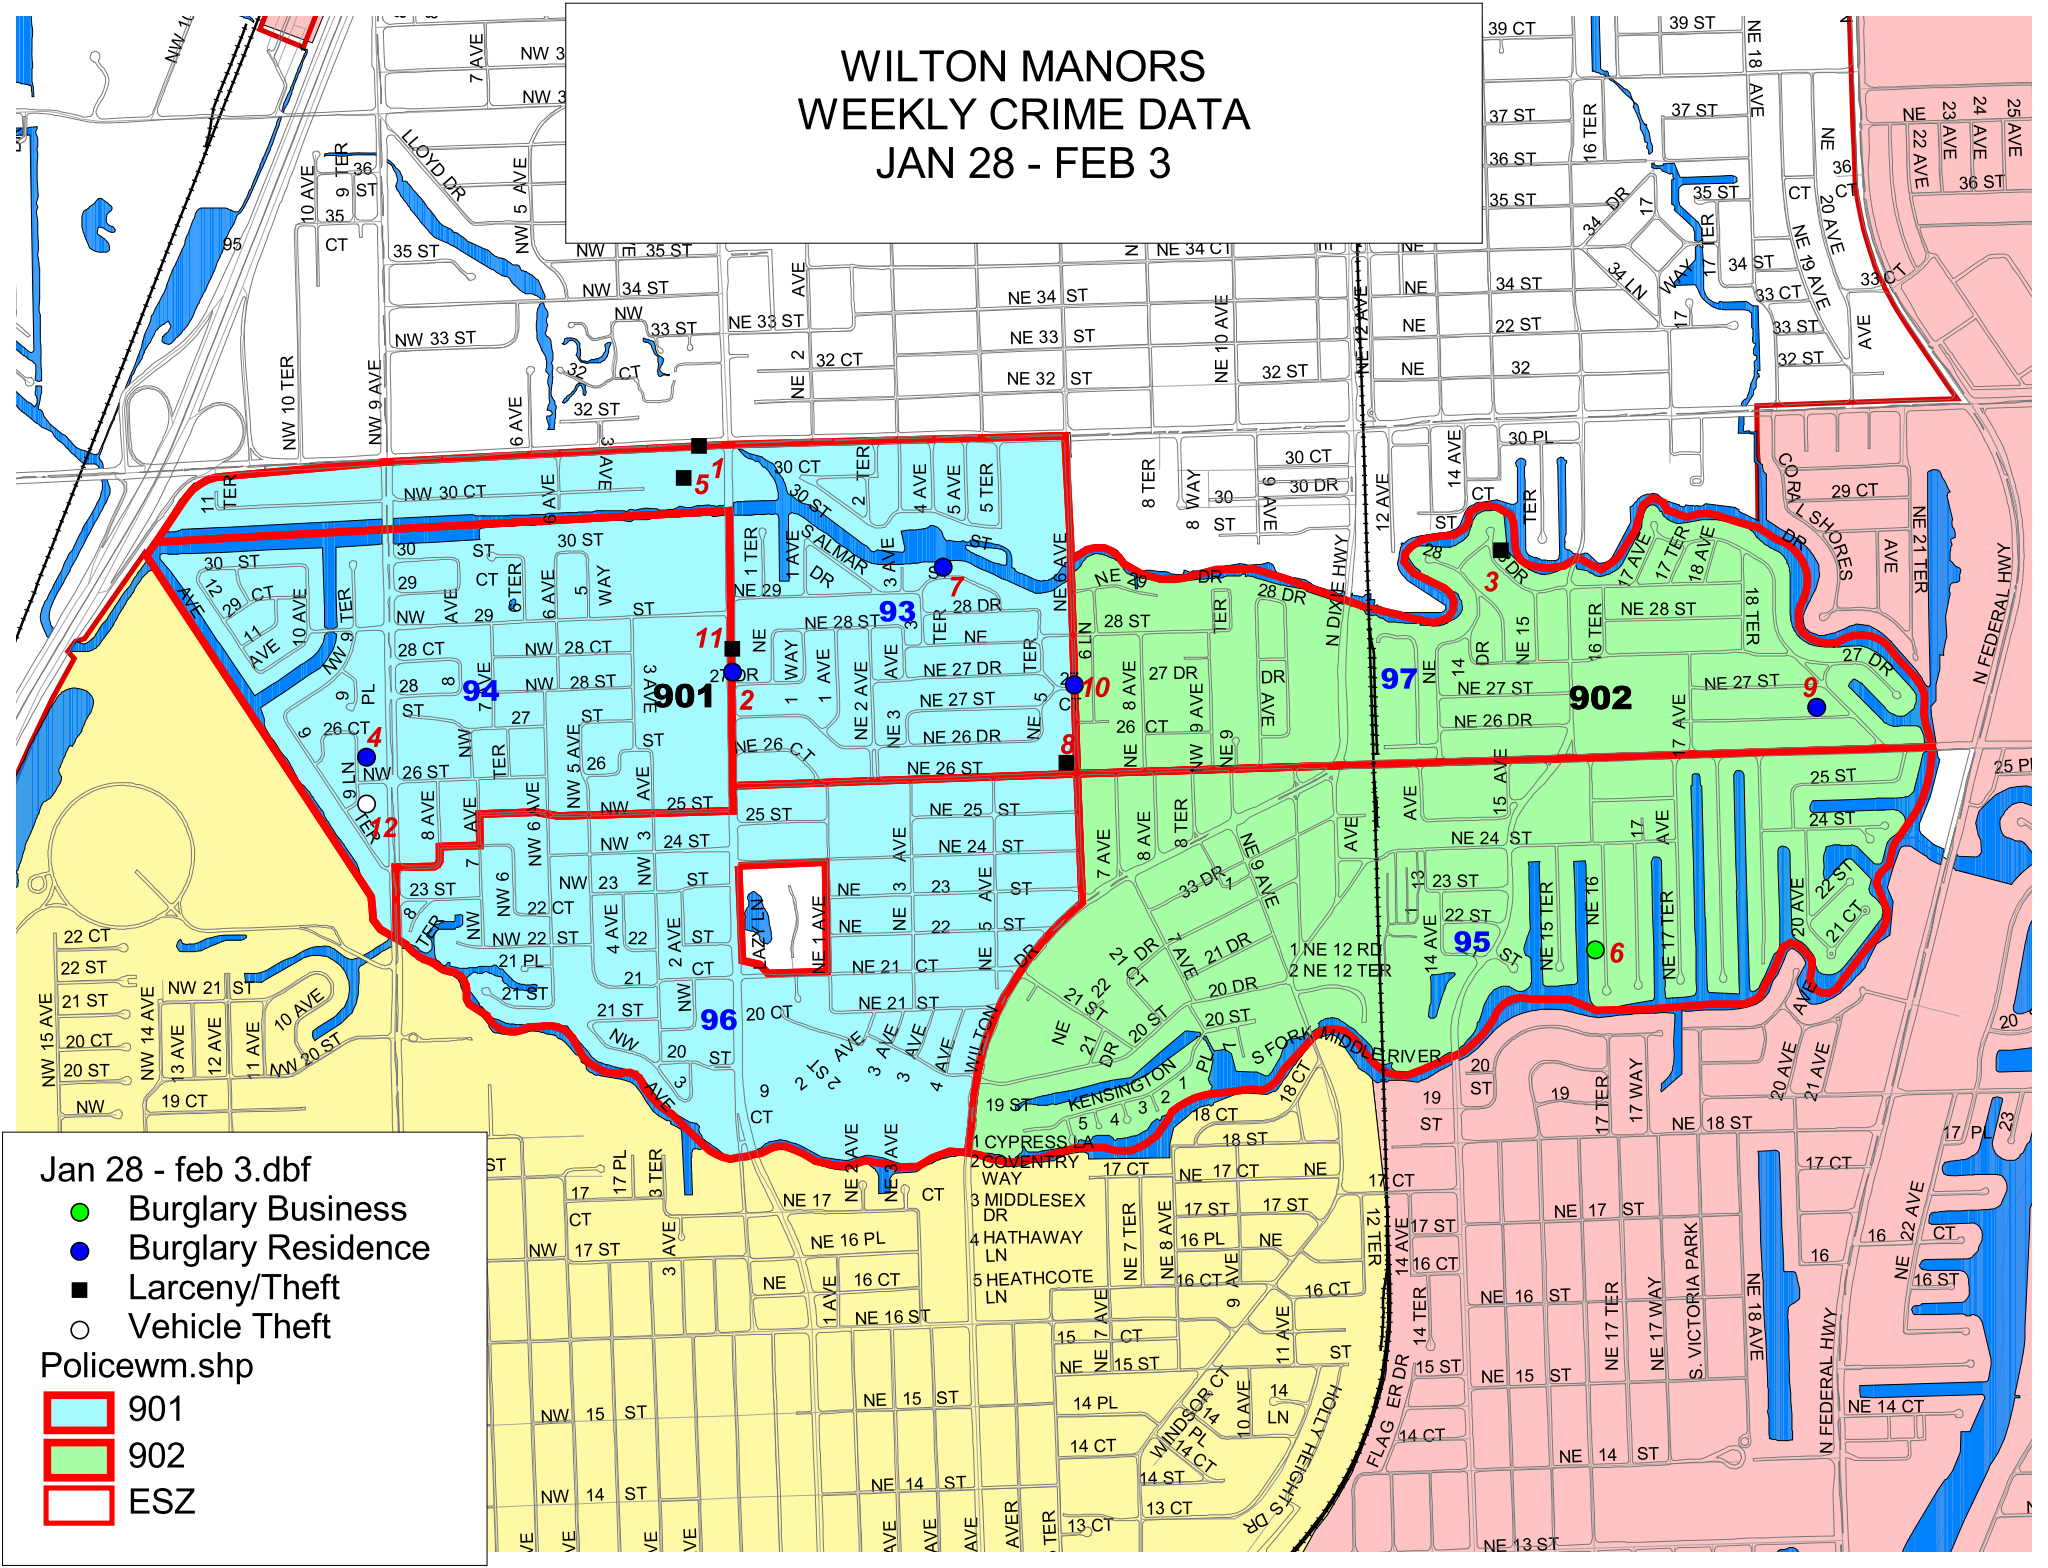

WILTON MANORS WEEKLY CRIME DATA JAN 28 - FEB 3

Jan 28 - feb 3.dbf

- Burglary Business
- Burglary Residence
- Larceny/Theft
- Vehicle Theft

Policewm.shp

- 901
- 902
- ESZ