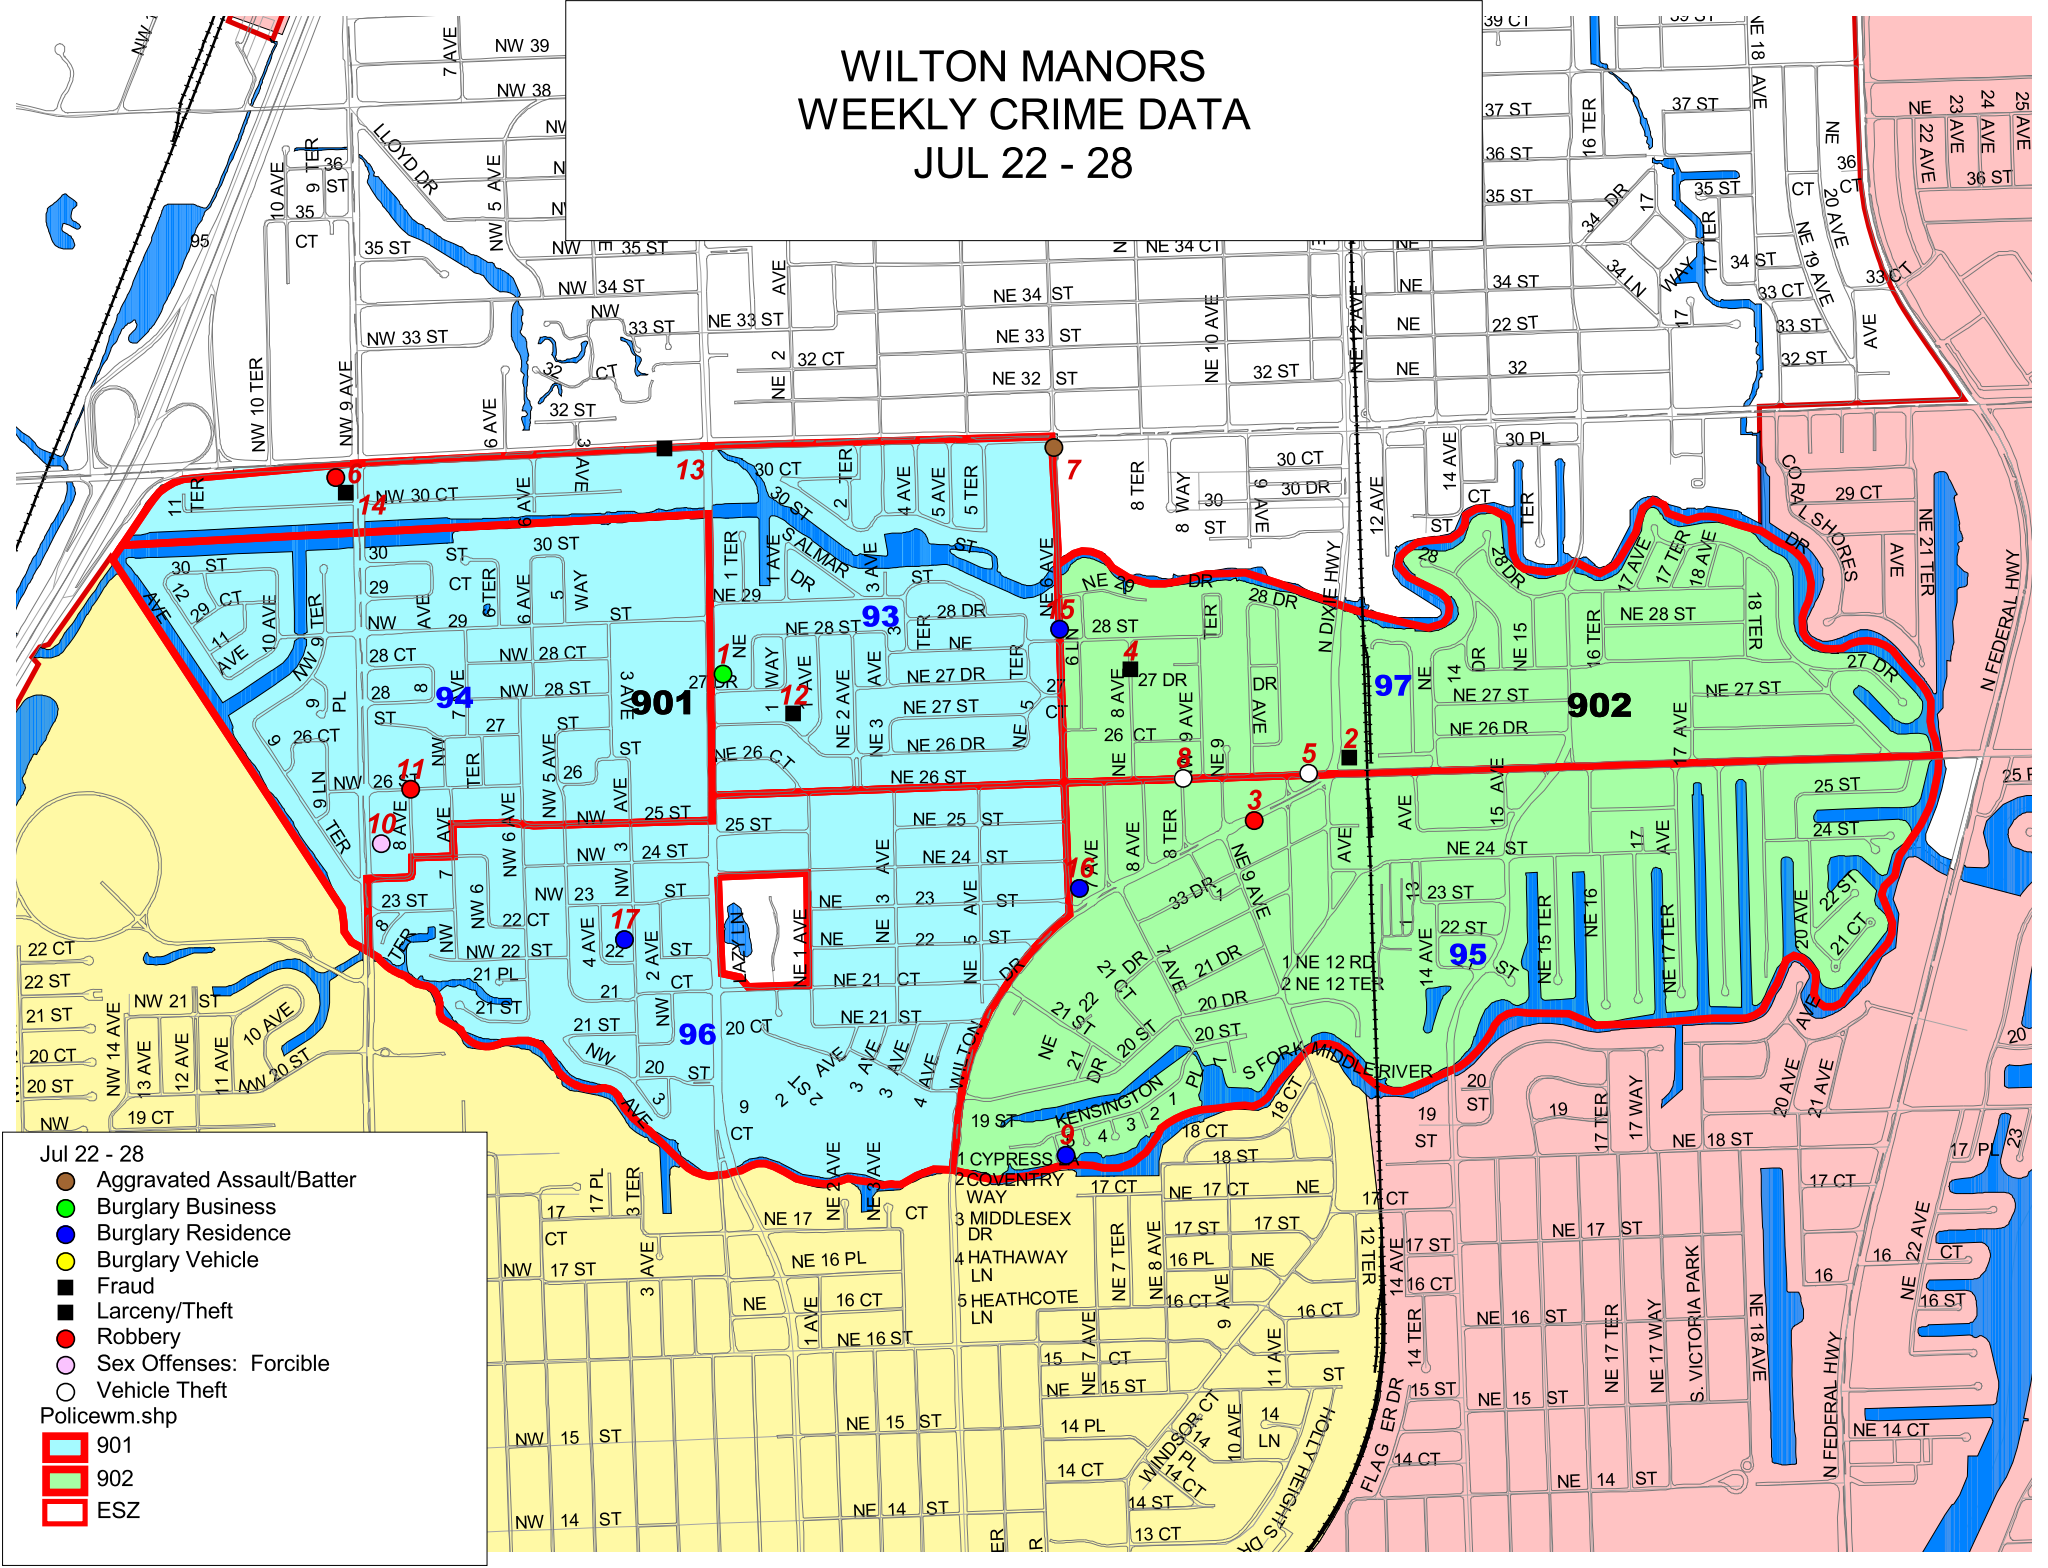

WILTON MANORS WEEKLY CRIME DATA JUL 22 - 28

- Jul 22 - 28
- Aggravated Assault/Batter
 - Burglary Business
 - Burglary Residence
 - Burglary Vehicle
 - Fraud
 - Larceny/Theft
 - Robbery
 - Sex Offenses: Forcible
 - Vehicle Theft

Policewm.shp

- 901
- 902
- ESZ