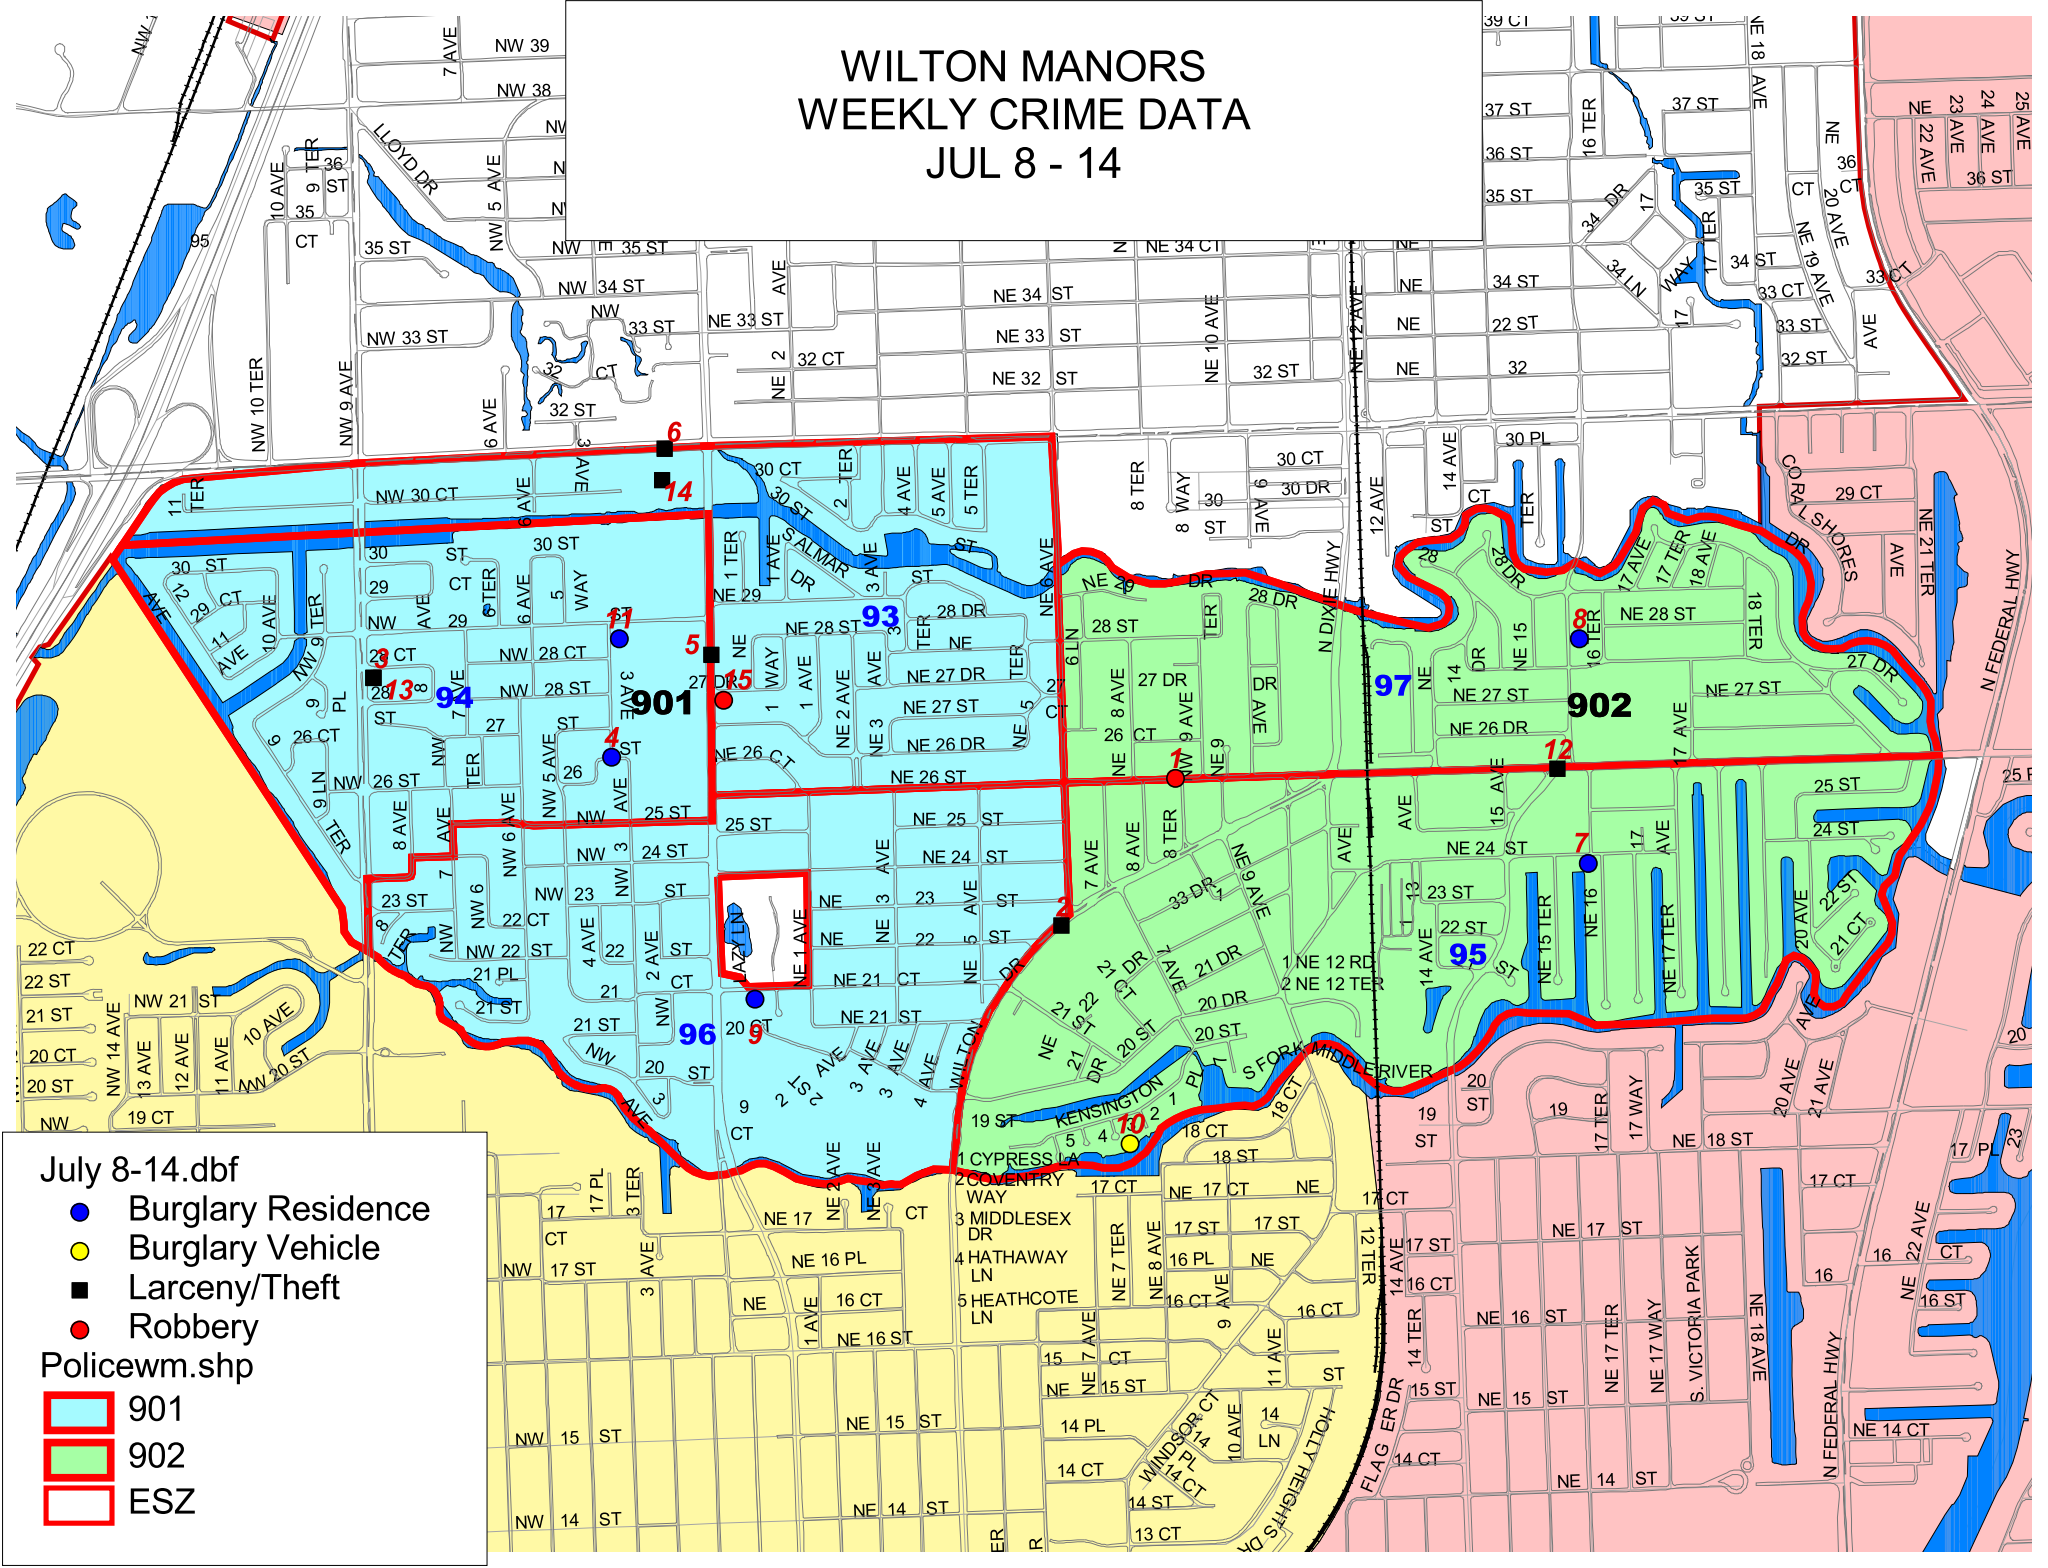

WILTON MANORS WEEKLY CRIME DATA JUL 8 - 14

July 8-14.dbf

- Burglary Residence
- Burglary Vehicle
- Larceny/Theft
- Robbery

Policewm.shp

- 901
- 902
- ESZ