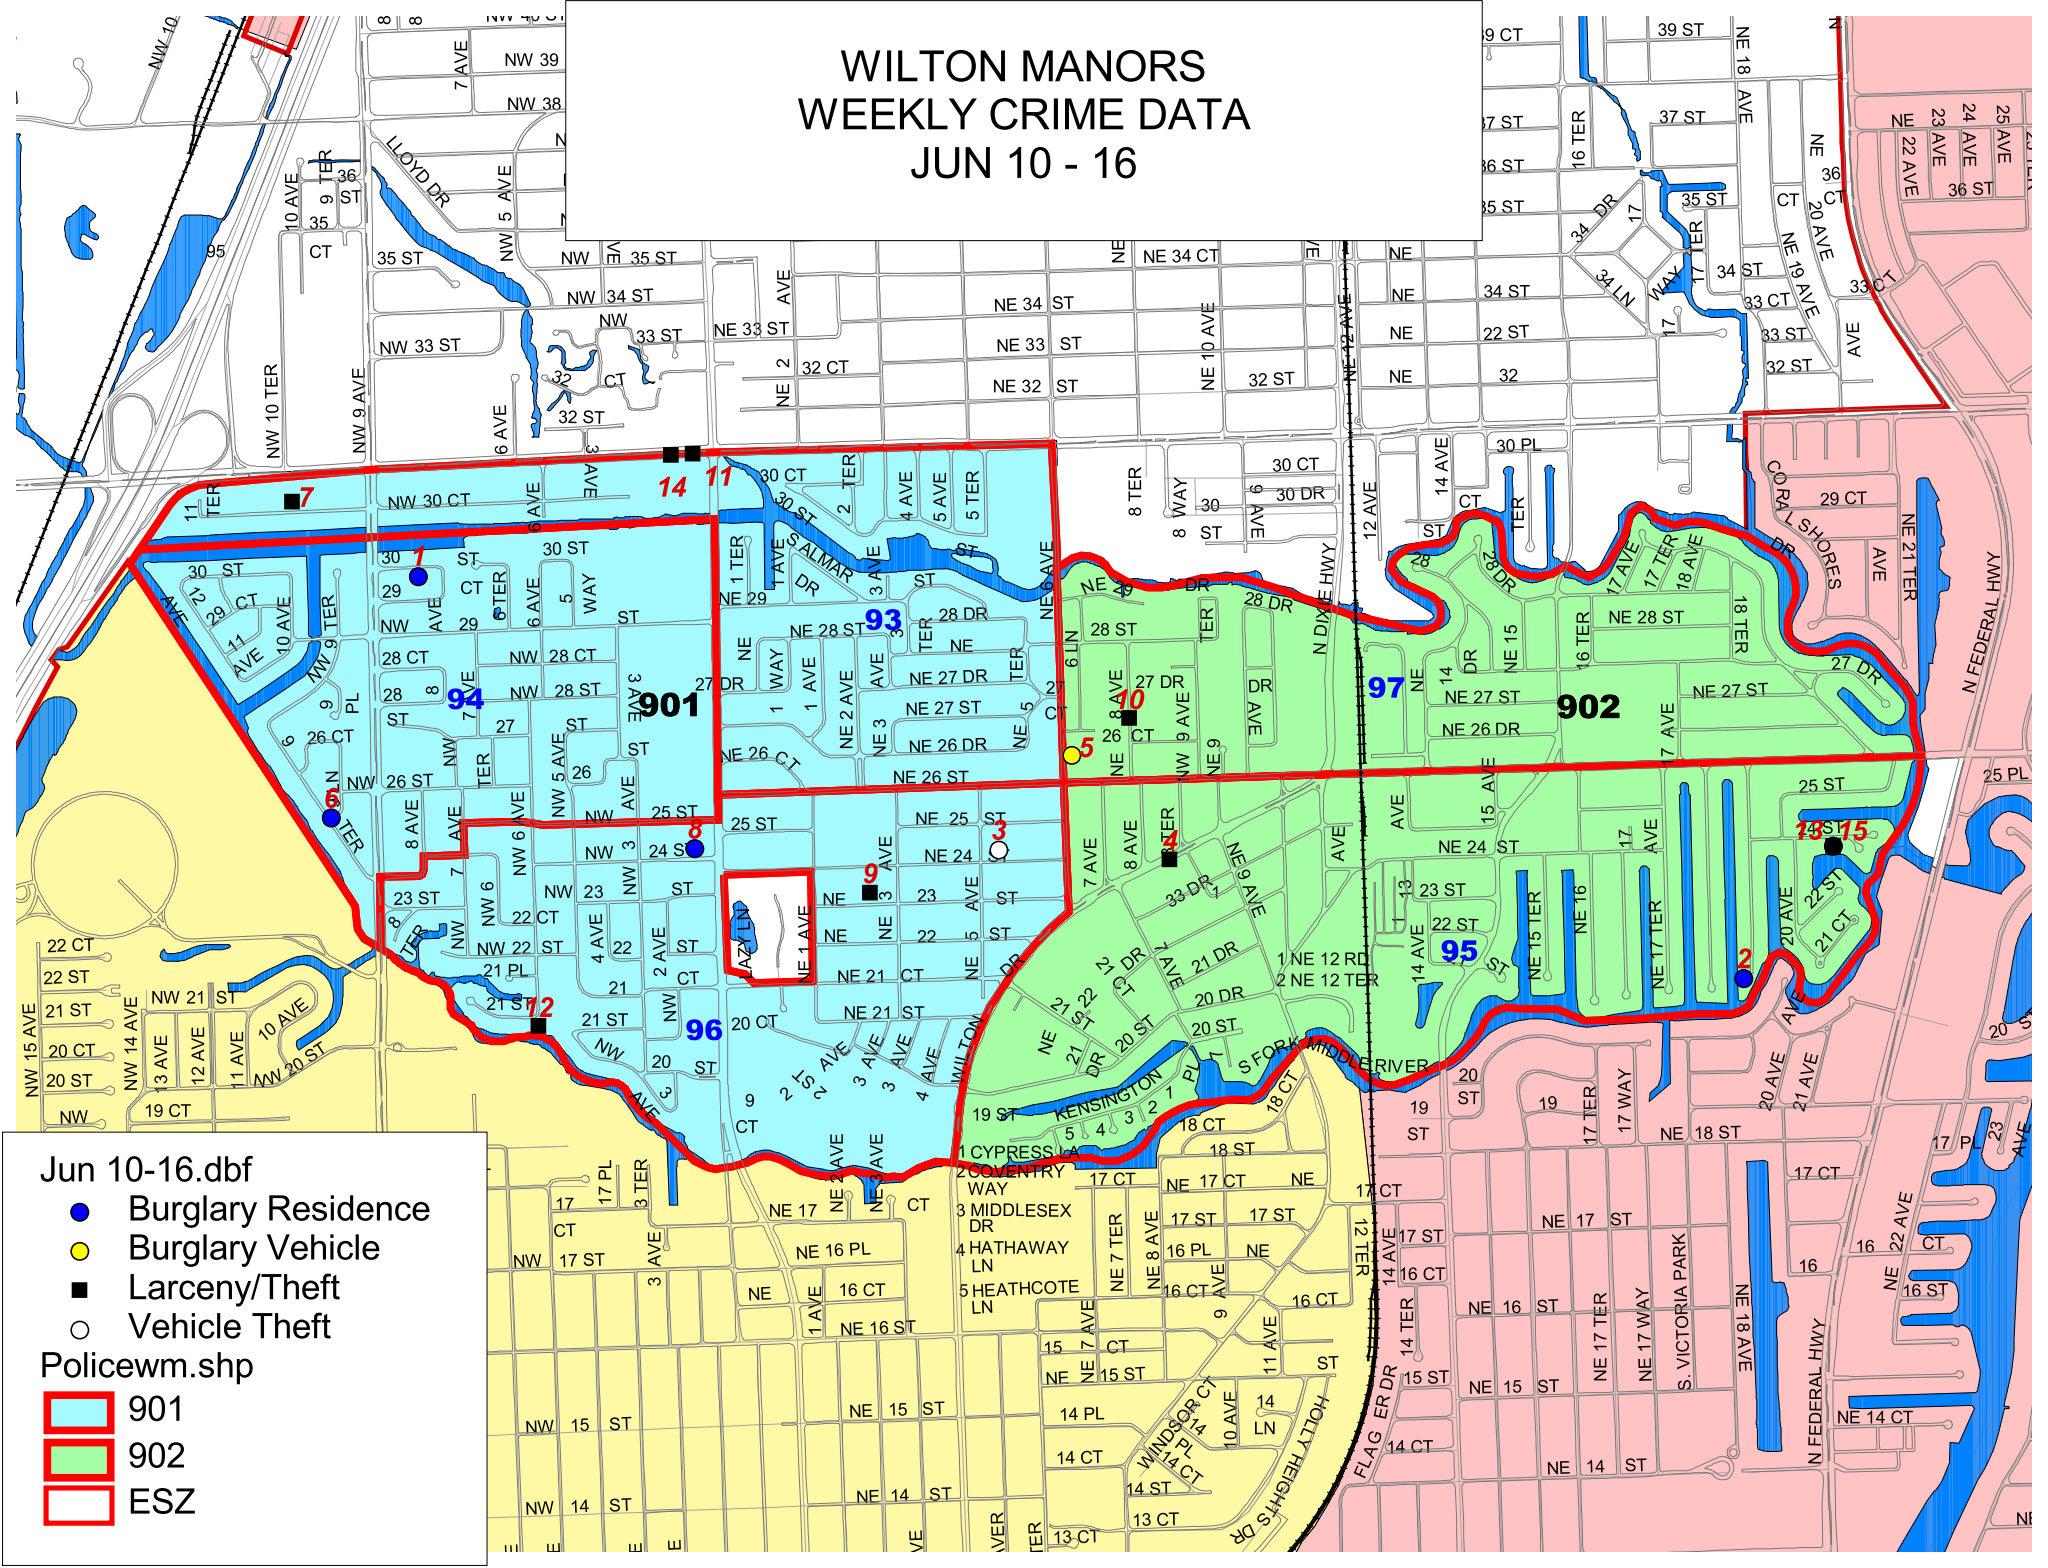

WILTON MANORS WEEKLY CRIME DATA JUN 10 - 16

- Jun 10-16.dbf
- Burglary Residence
 - Burglary Vehicle
 - Larceny/Theft
 - Vehicle Theft

- Policewm.shp
- 901
 - 902
 - ESZ

- 1 CYPRESS LN
- 2 COVENTRY WAY
- 3 MIDDLESEX DR
- 4 HATHAWAY LN
- 5 HEATHCOTE LN