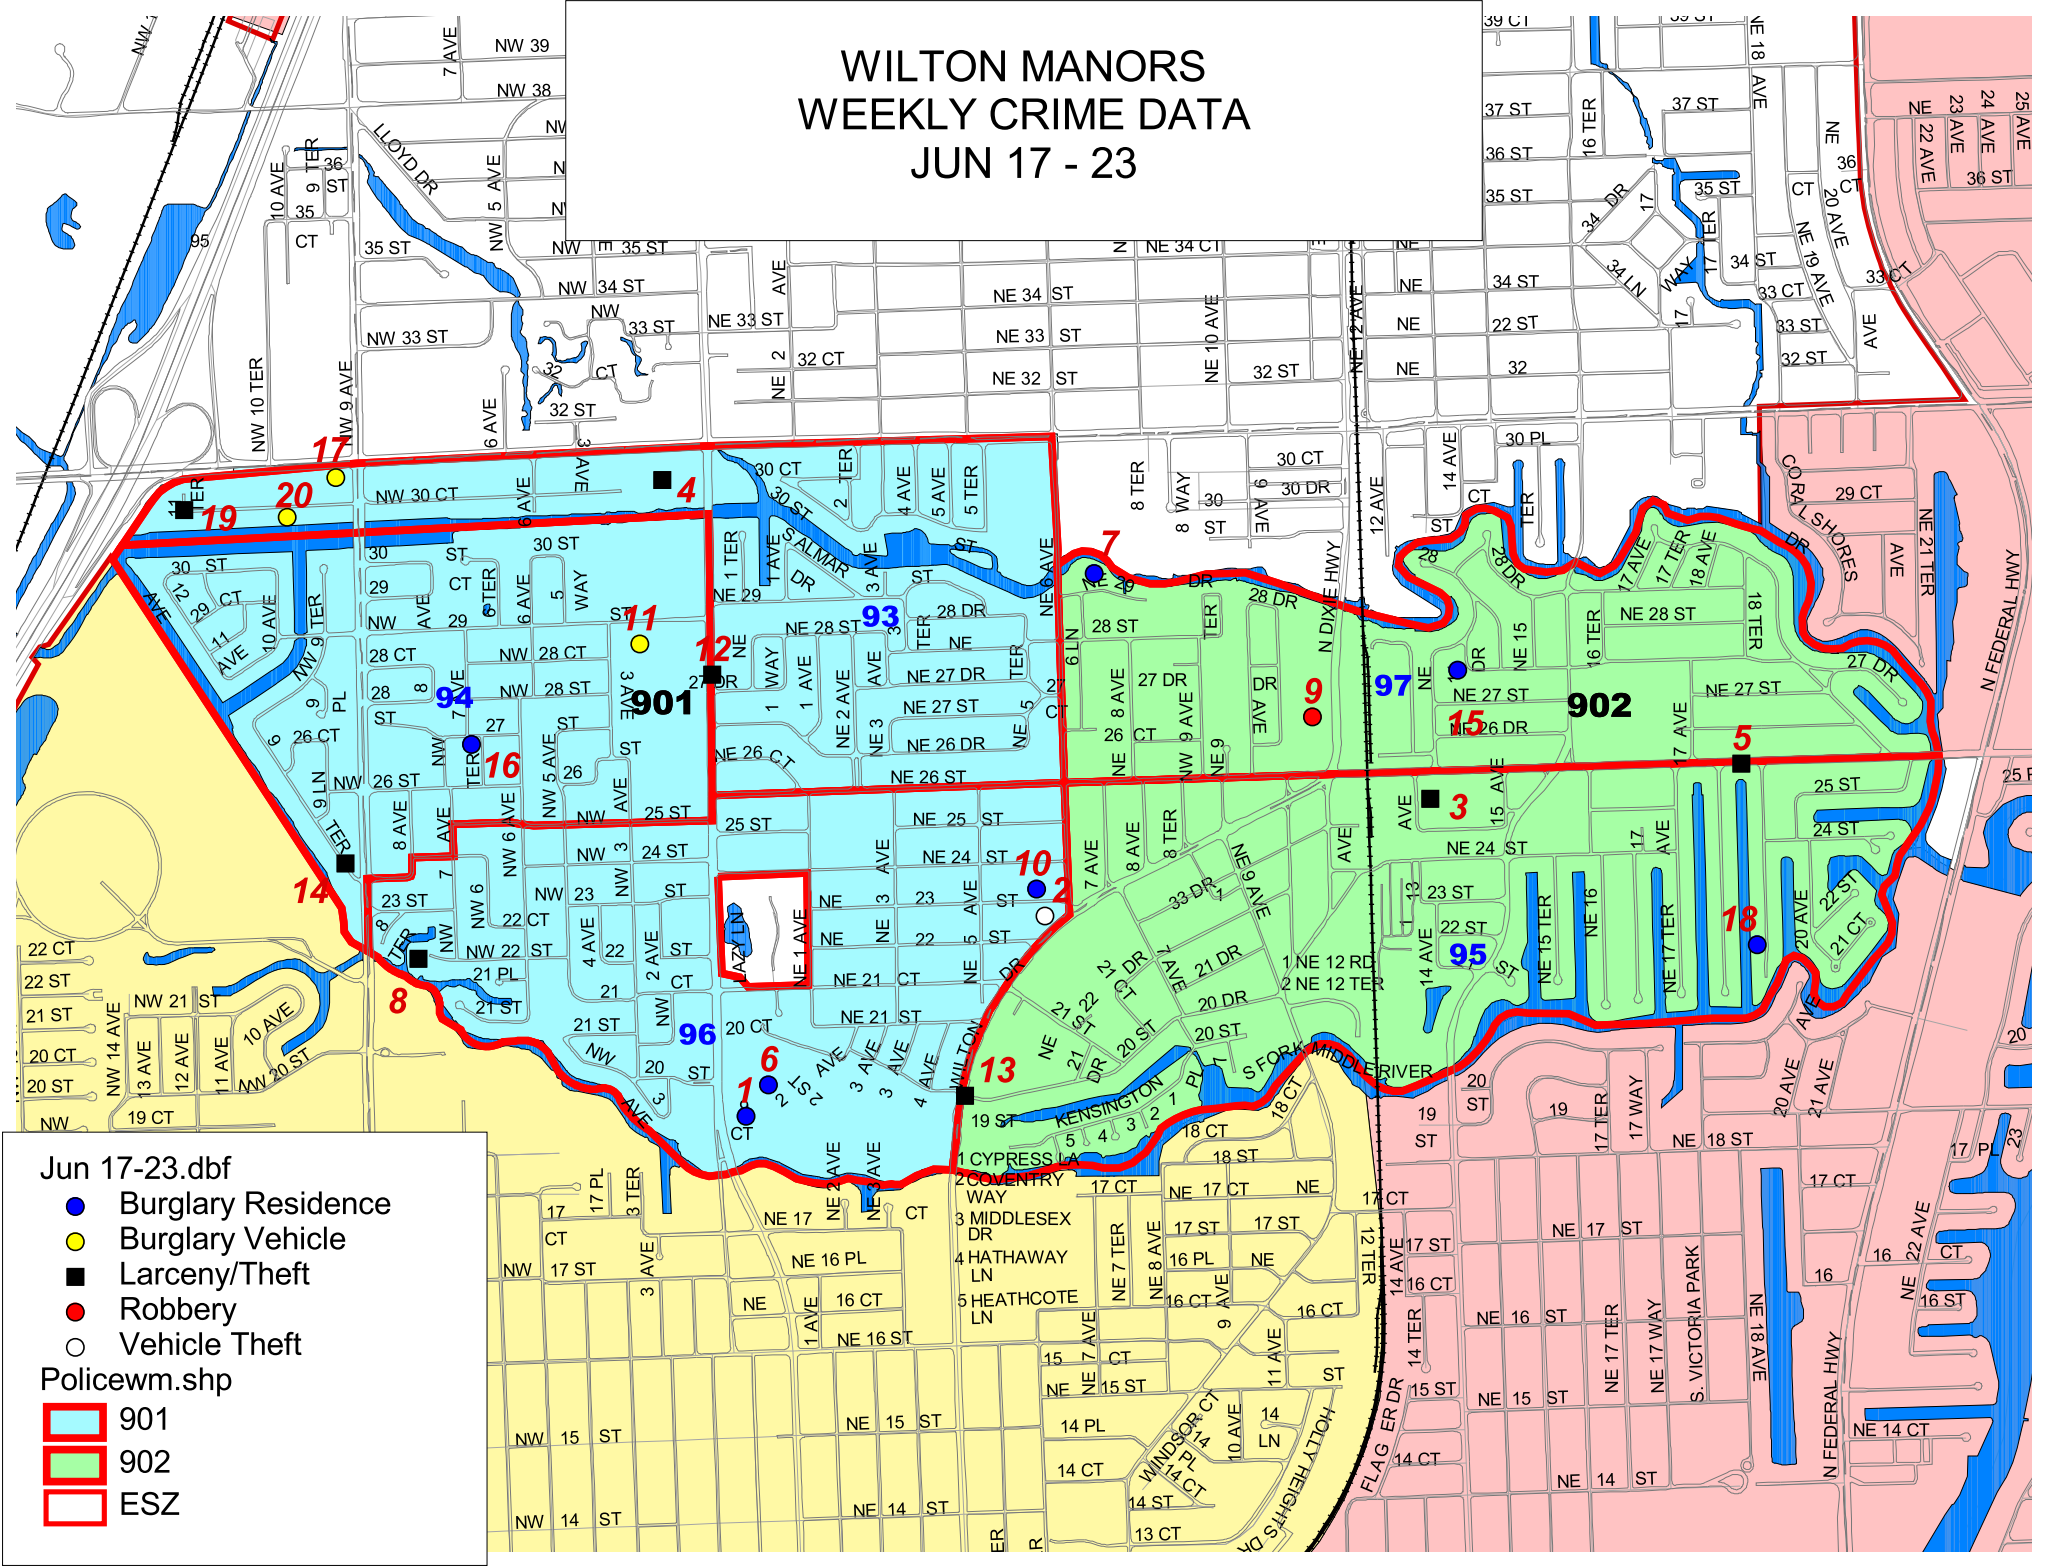

# WILTON MANORS WEEKLY CRIME DATA JUN 17 - 23

Jun 17-23.dbf

- Burglary Residence
- Burglary Vehicle
- Larceny/Theft
- Robbery
- Vehicle Theft

Policewm.shp

- 901
- 902
- ESZ