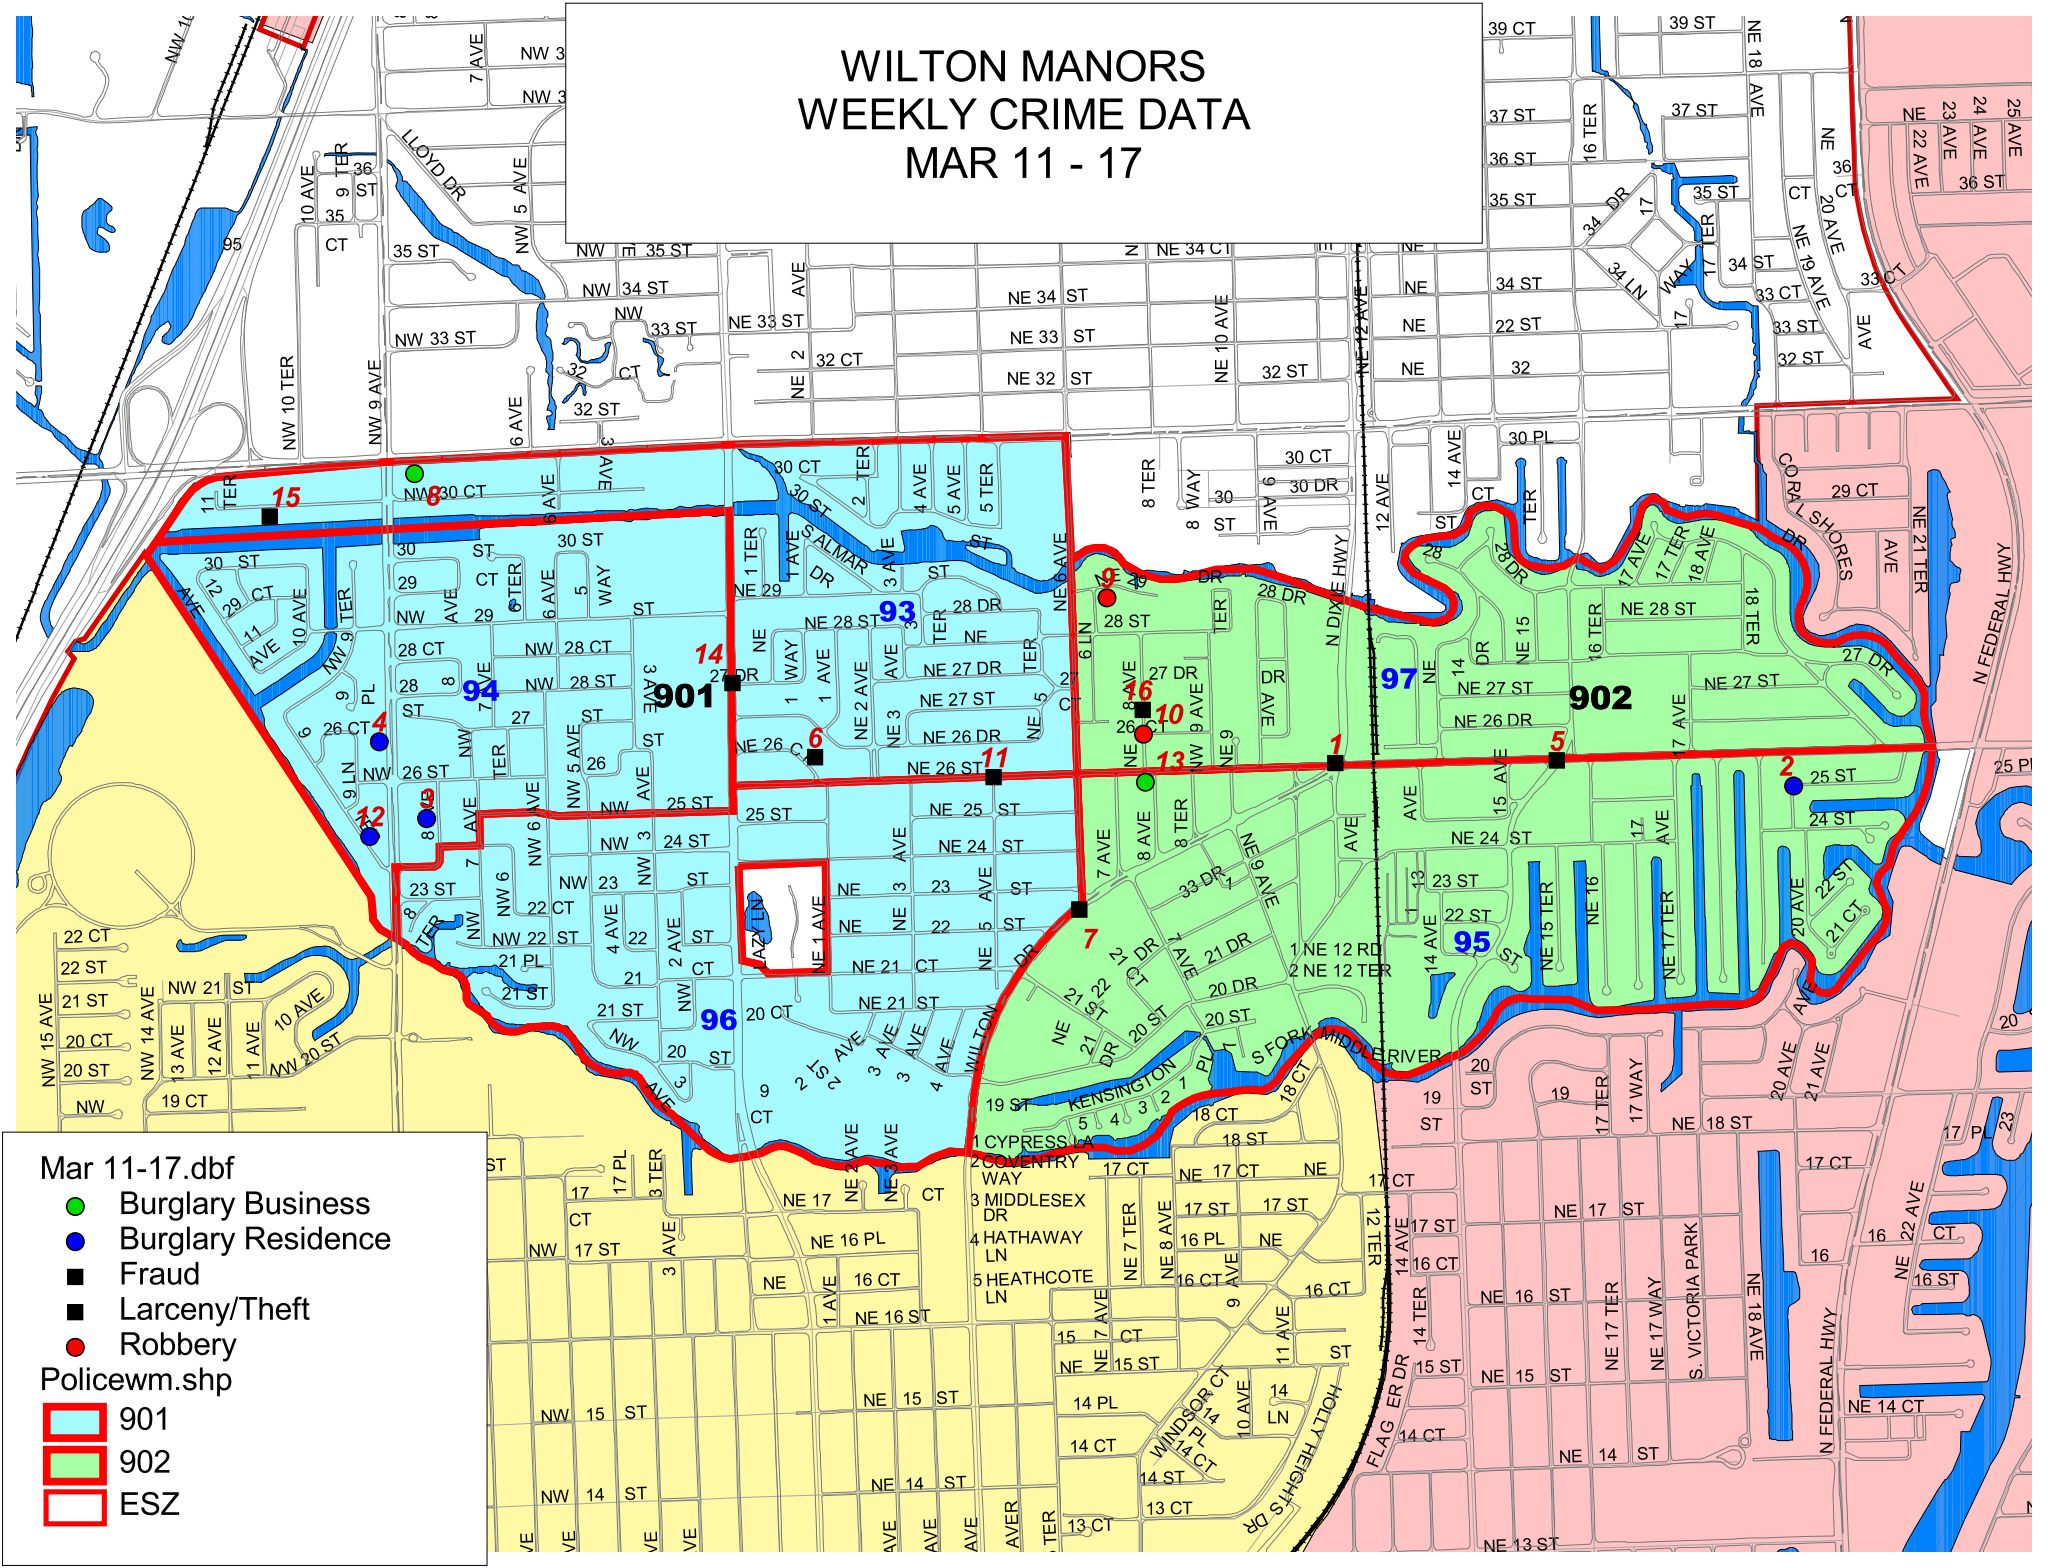

# WILTON MANORS WEEKLY CRIME DATA MAR 11 - 17

- Mar 11-17.dbf
- Burglary Business
  - Burglary Residence
  - Fraud
  - Larceny/Theft
  - Robbery
- Policewm.shp
- 901
  - 902
  - ESZ