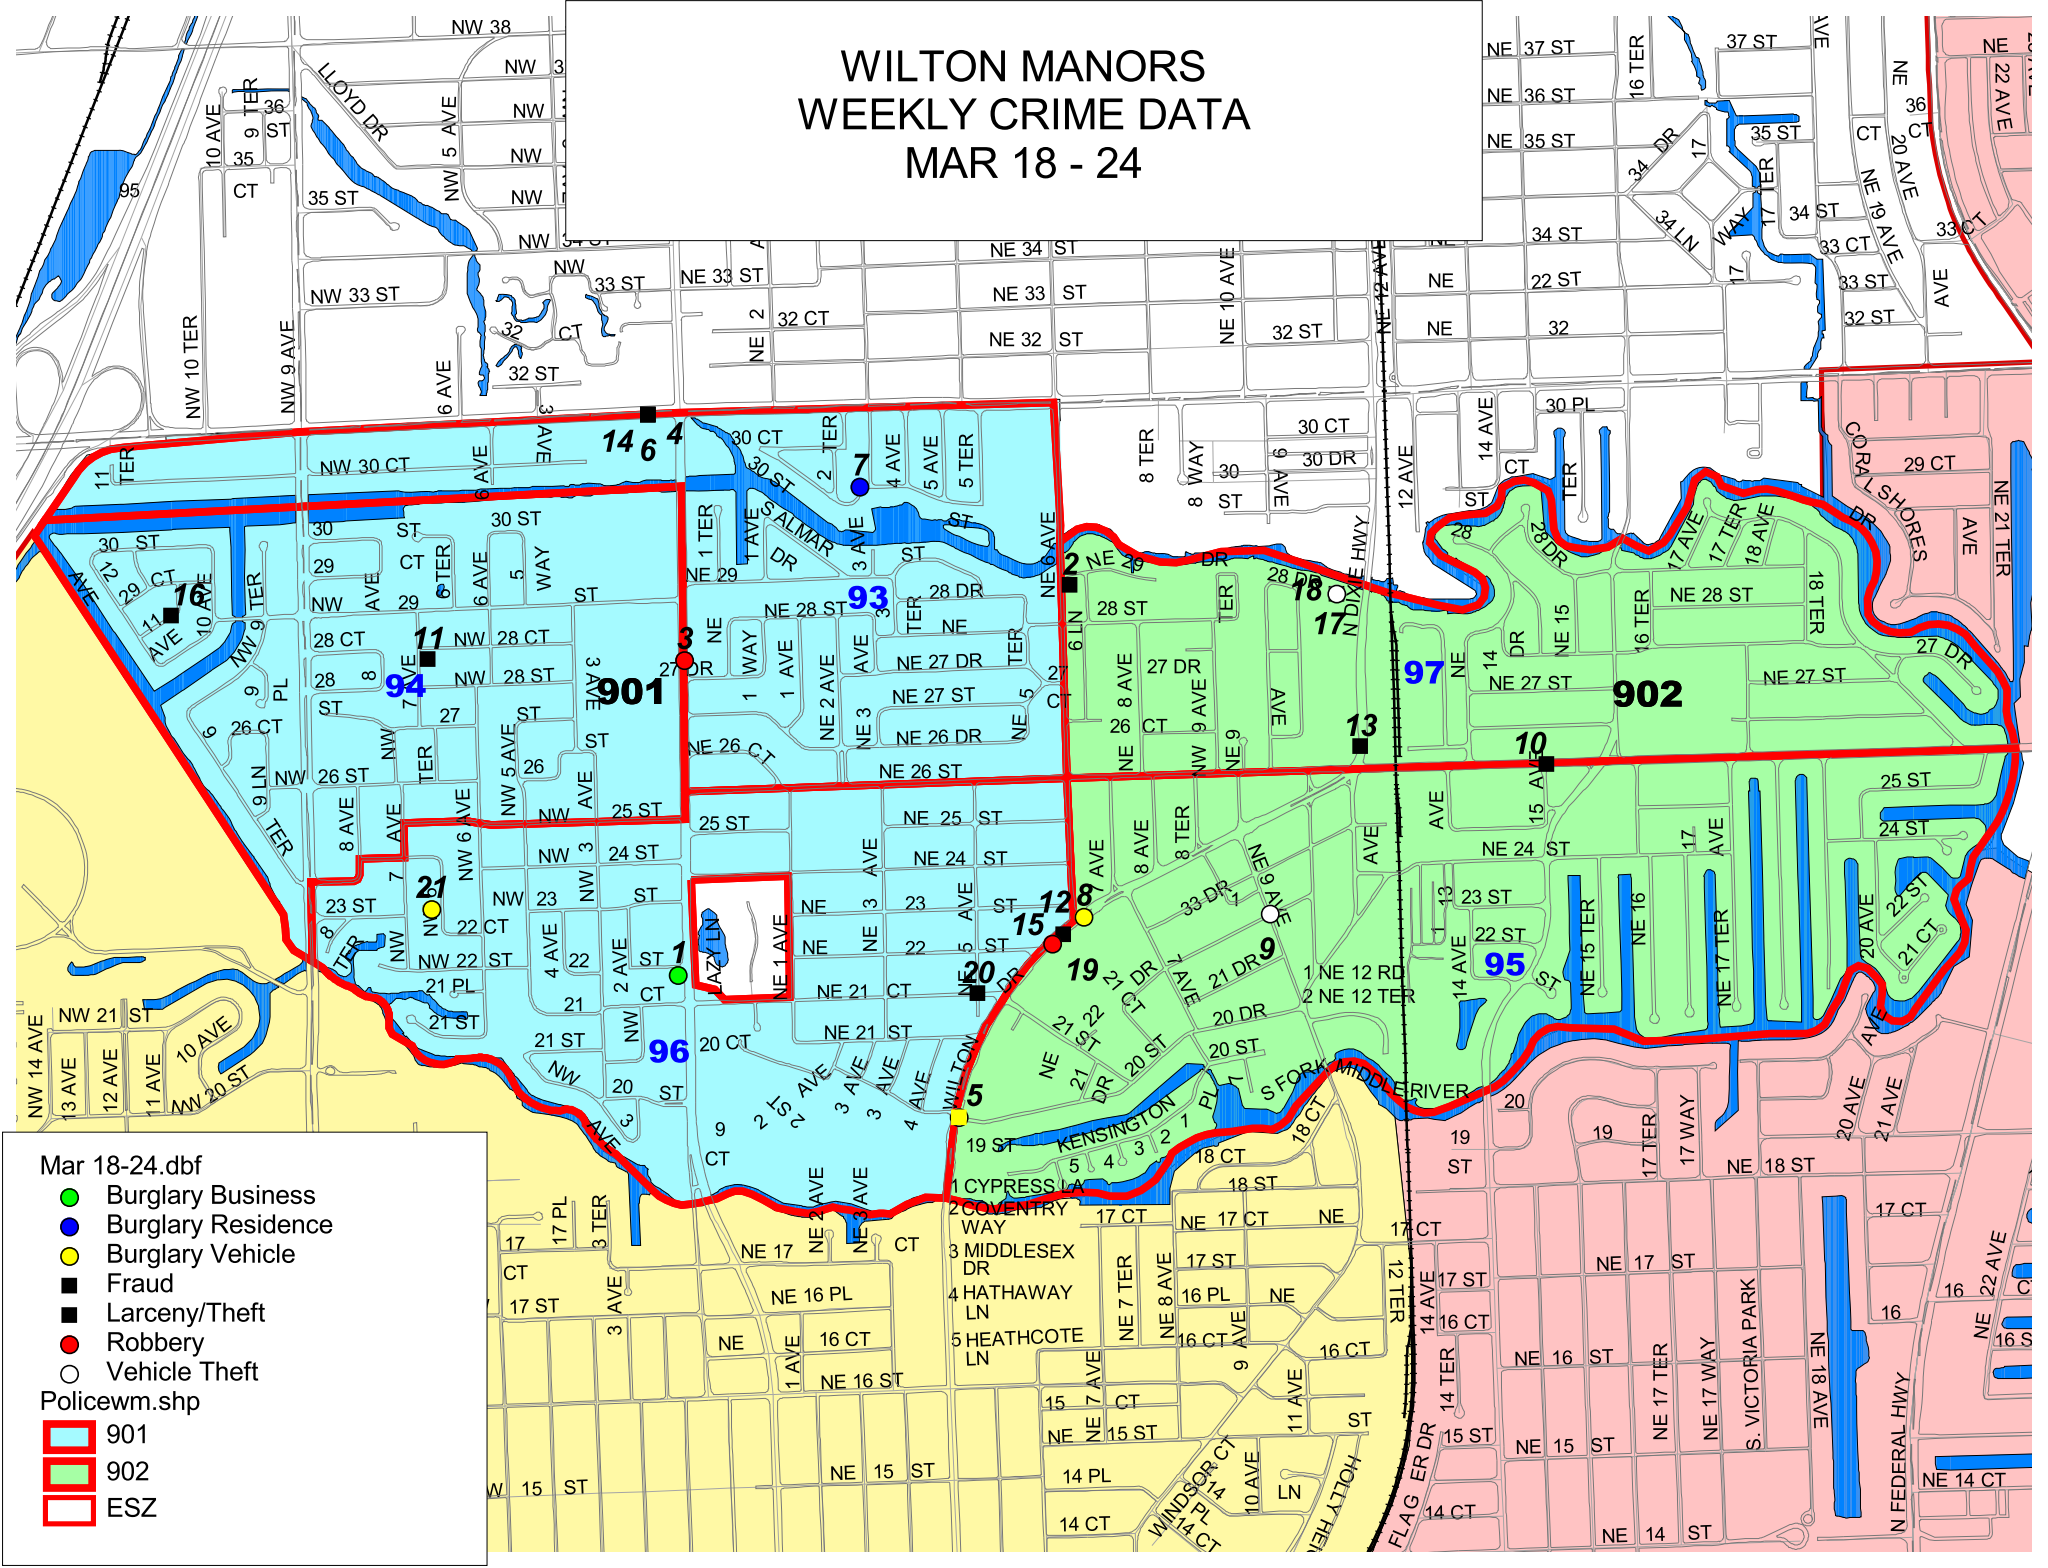

WILTON MANORS WEEKLY CRIME DATA MAR 18 - 24

Mar 18-24.dbf

- Burglary Business
- Burglary Residence
- Burglary Vehicle
- Fraud
- Larceny/Theft
- Robbery
- Vehicle Theft

Policewm.shp

- 901
- 902
- ESZ

- 1 CYPRESS LA
- 2 COVENTRY WAY
- 3 MIDDLESEX DR
- 4 HATHAWAY LN
- 5 HEATHCOTE LN