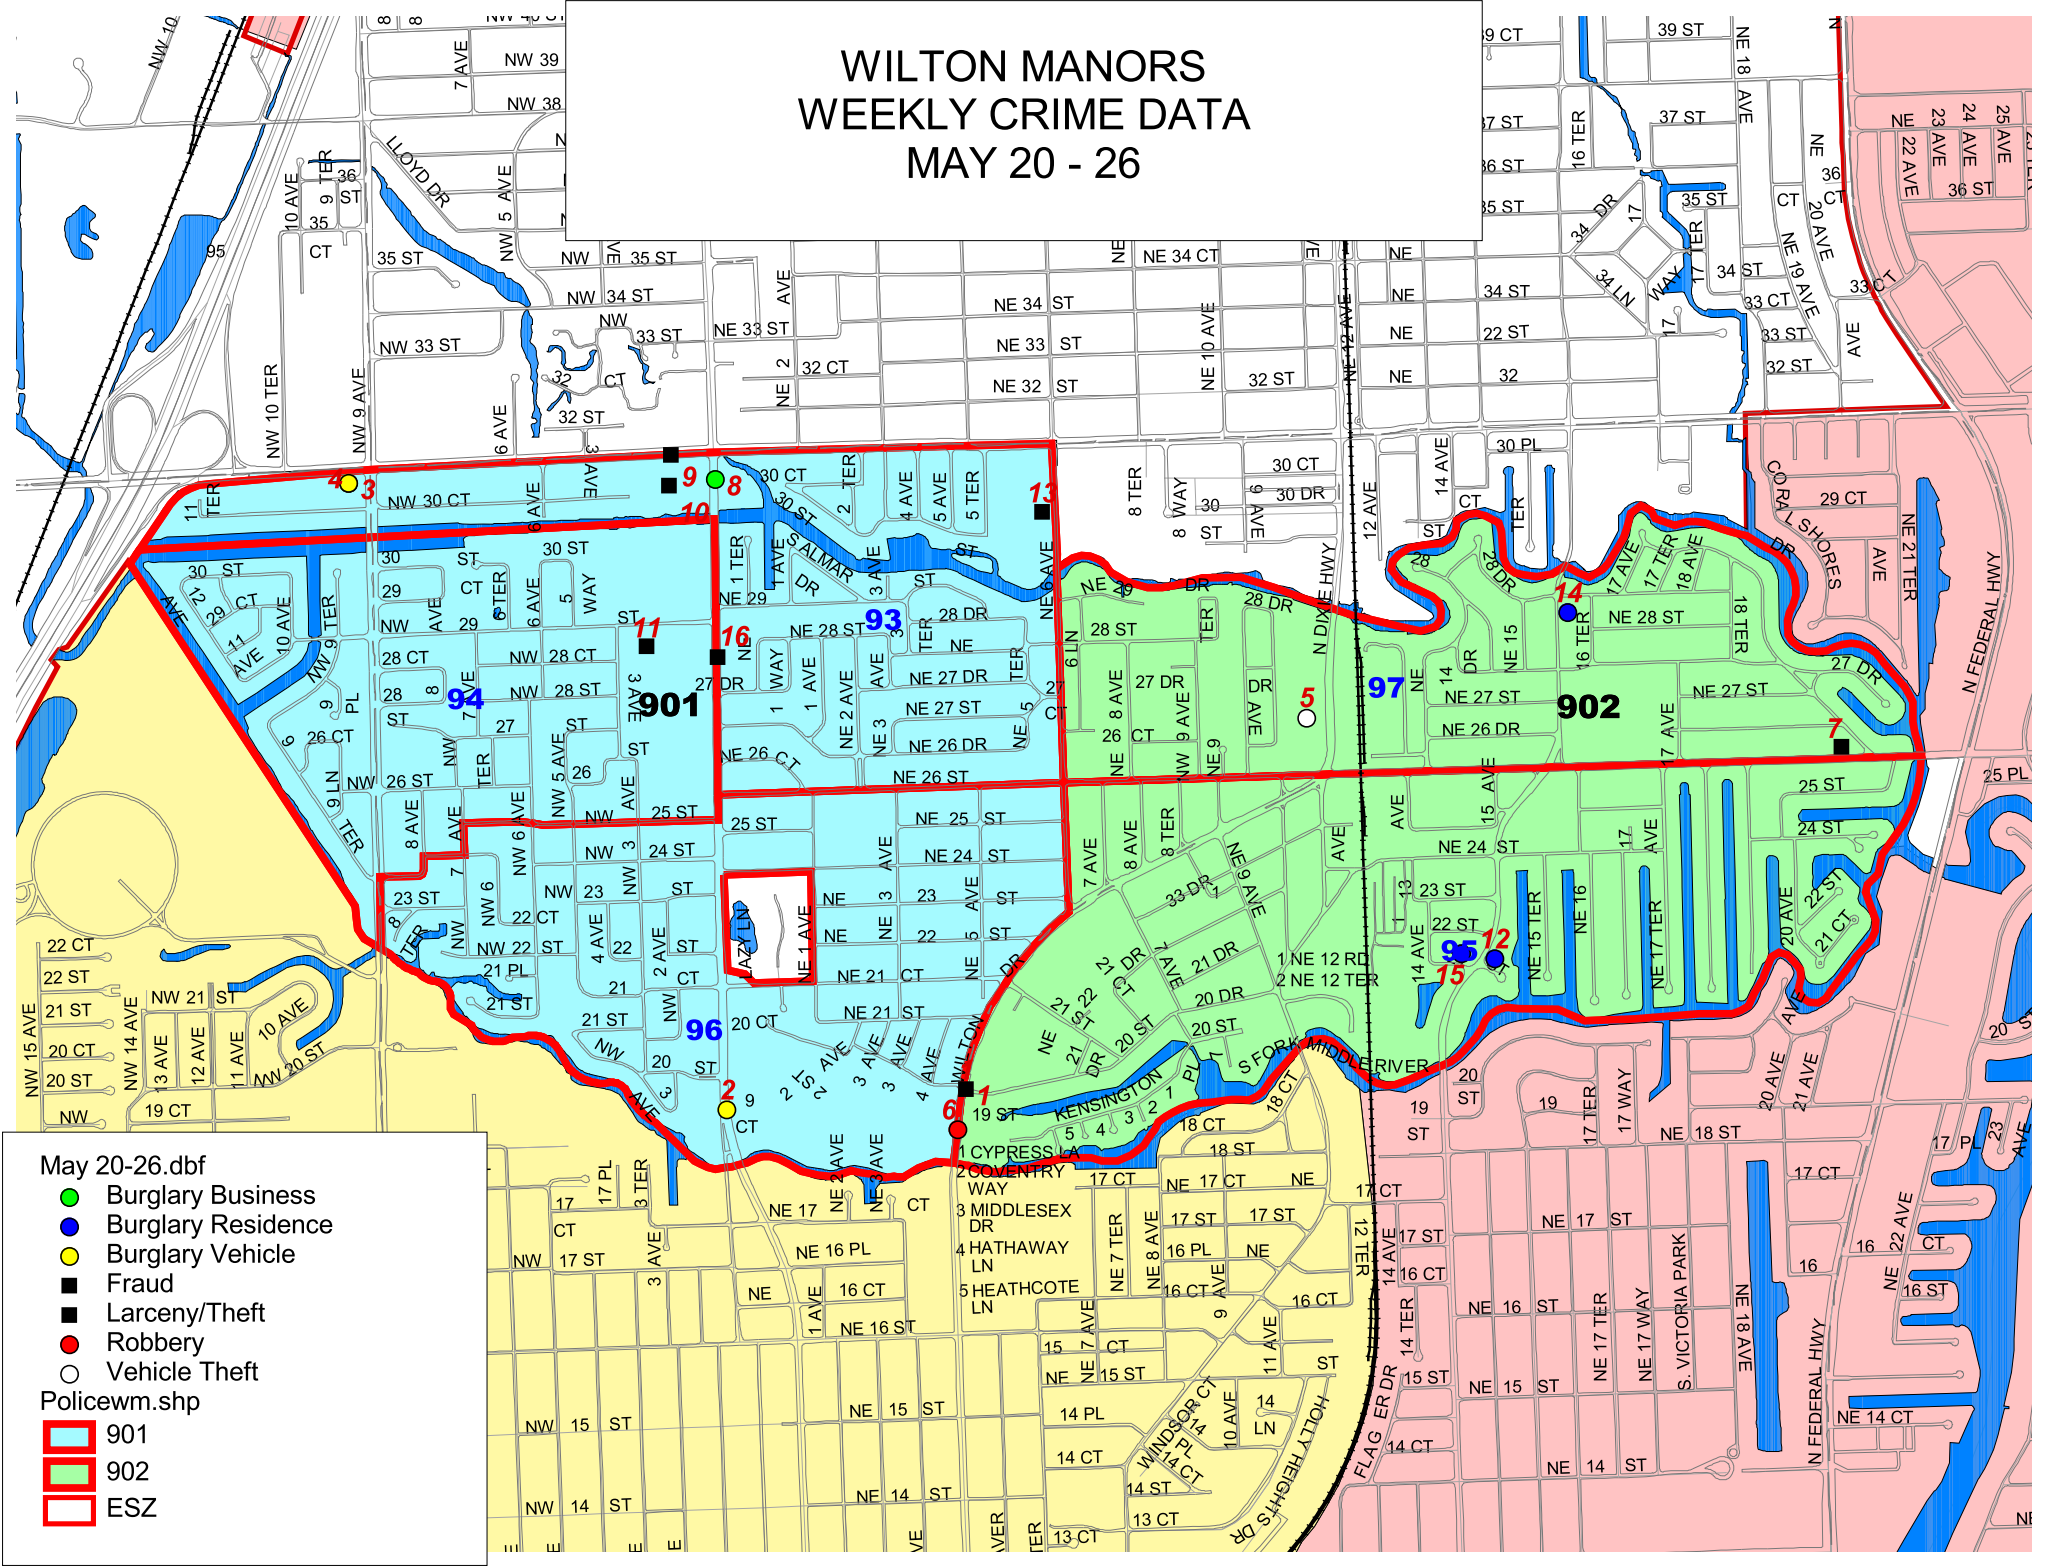

WILTON MANORS WEEKLY CRIME DATA MAY 20 - 26

- May 20-26.dbf
- Burglary Business
 - Burglary Residence
 - Burglary Vehicle
 - Fraud
 - Larceny/Theft
 - Robbery
 - Vehicle Theft
- Policewm.shp

- 901
- 902
- ESZ