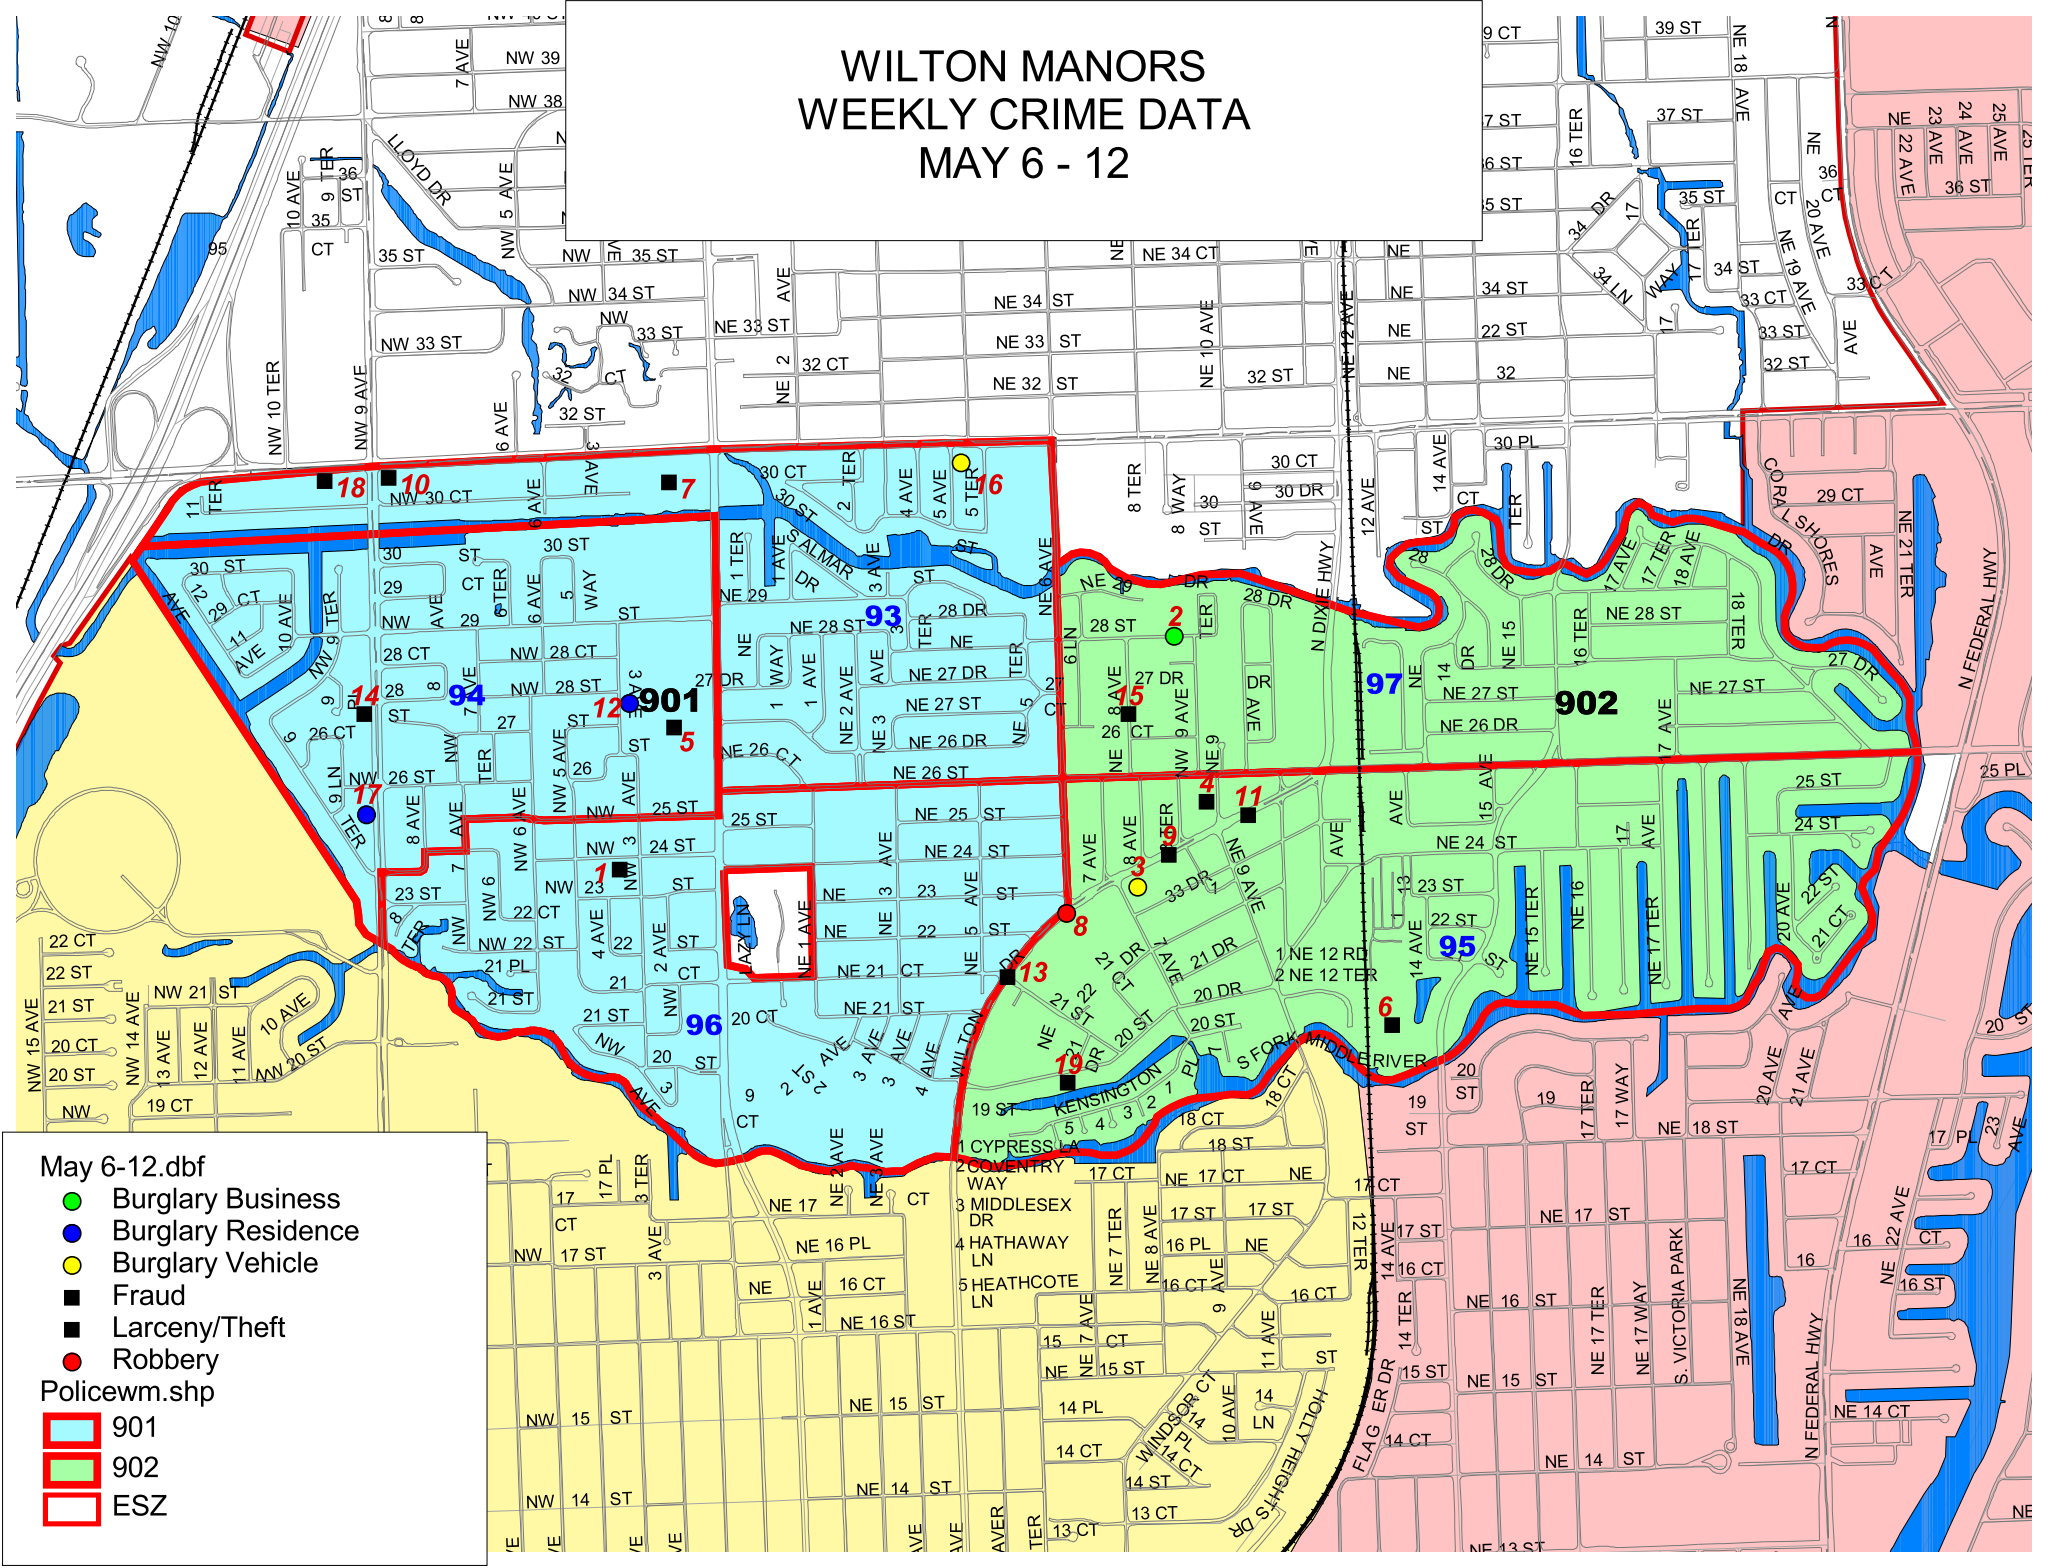

# WILTON MANORS WEEKLY CRIME DATA MAY 6 - 12

- May 6-12.dbf
- Burglary Business
  - Burglary Residence
  - Burglary Vehicle
  - Fraud
  - Larceny/Theft
  - Robbery
- Policewm.shp
- 901
  - 902
  - ESZ