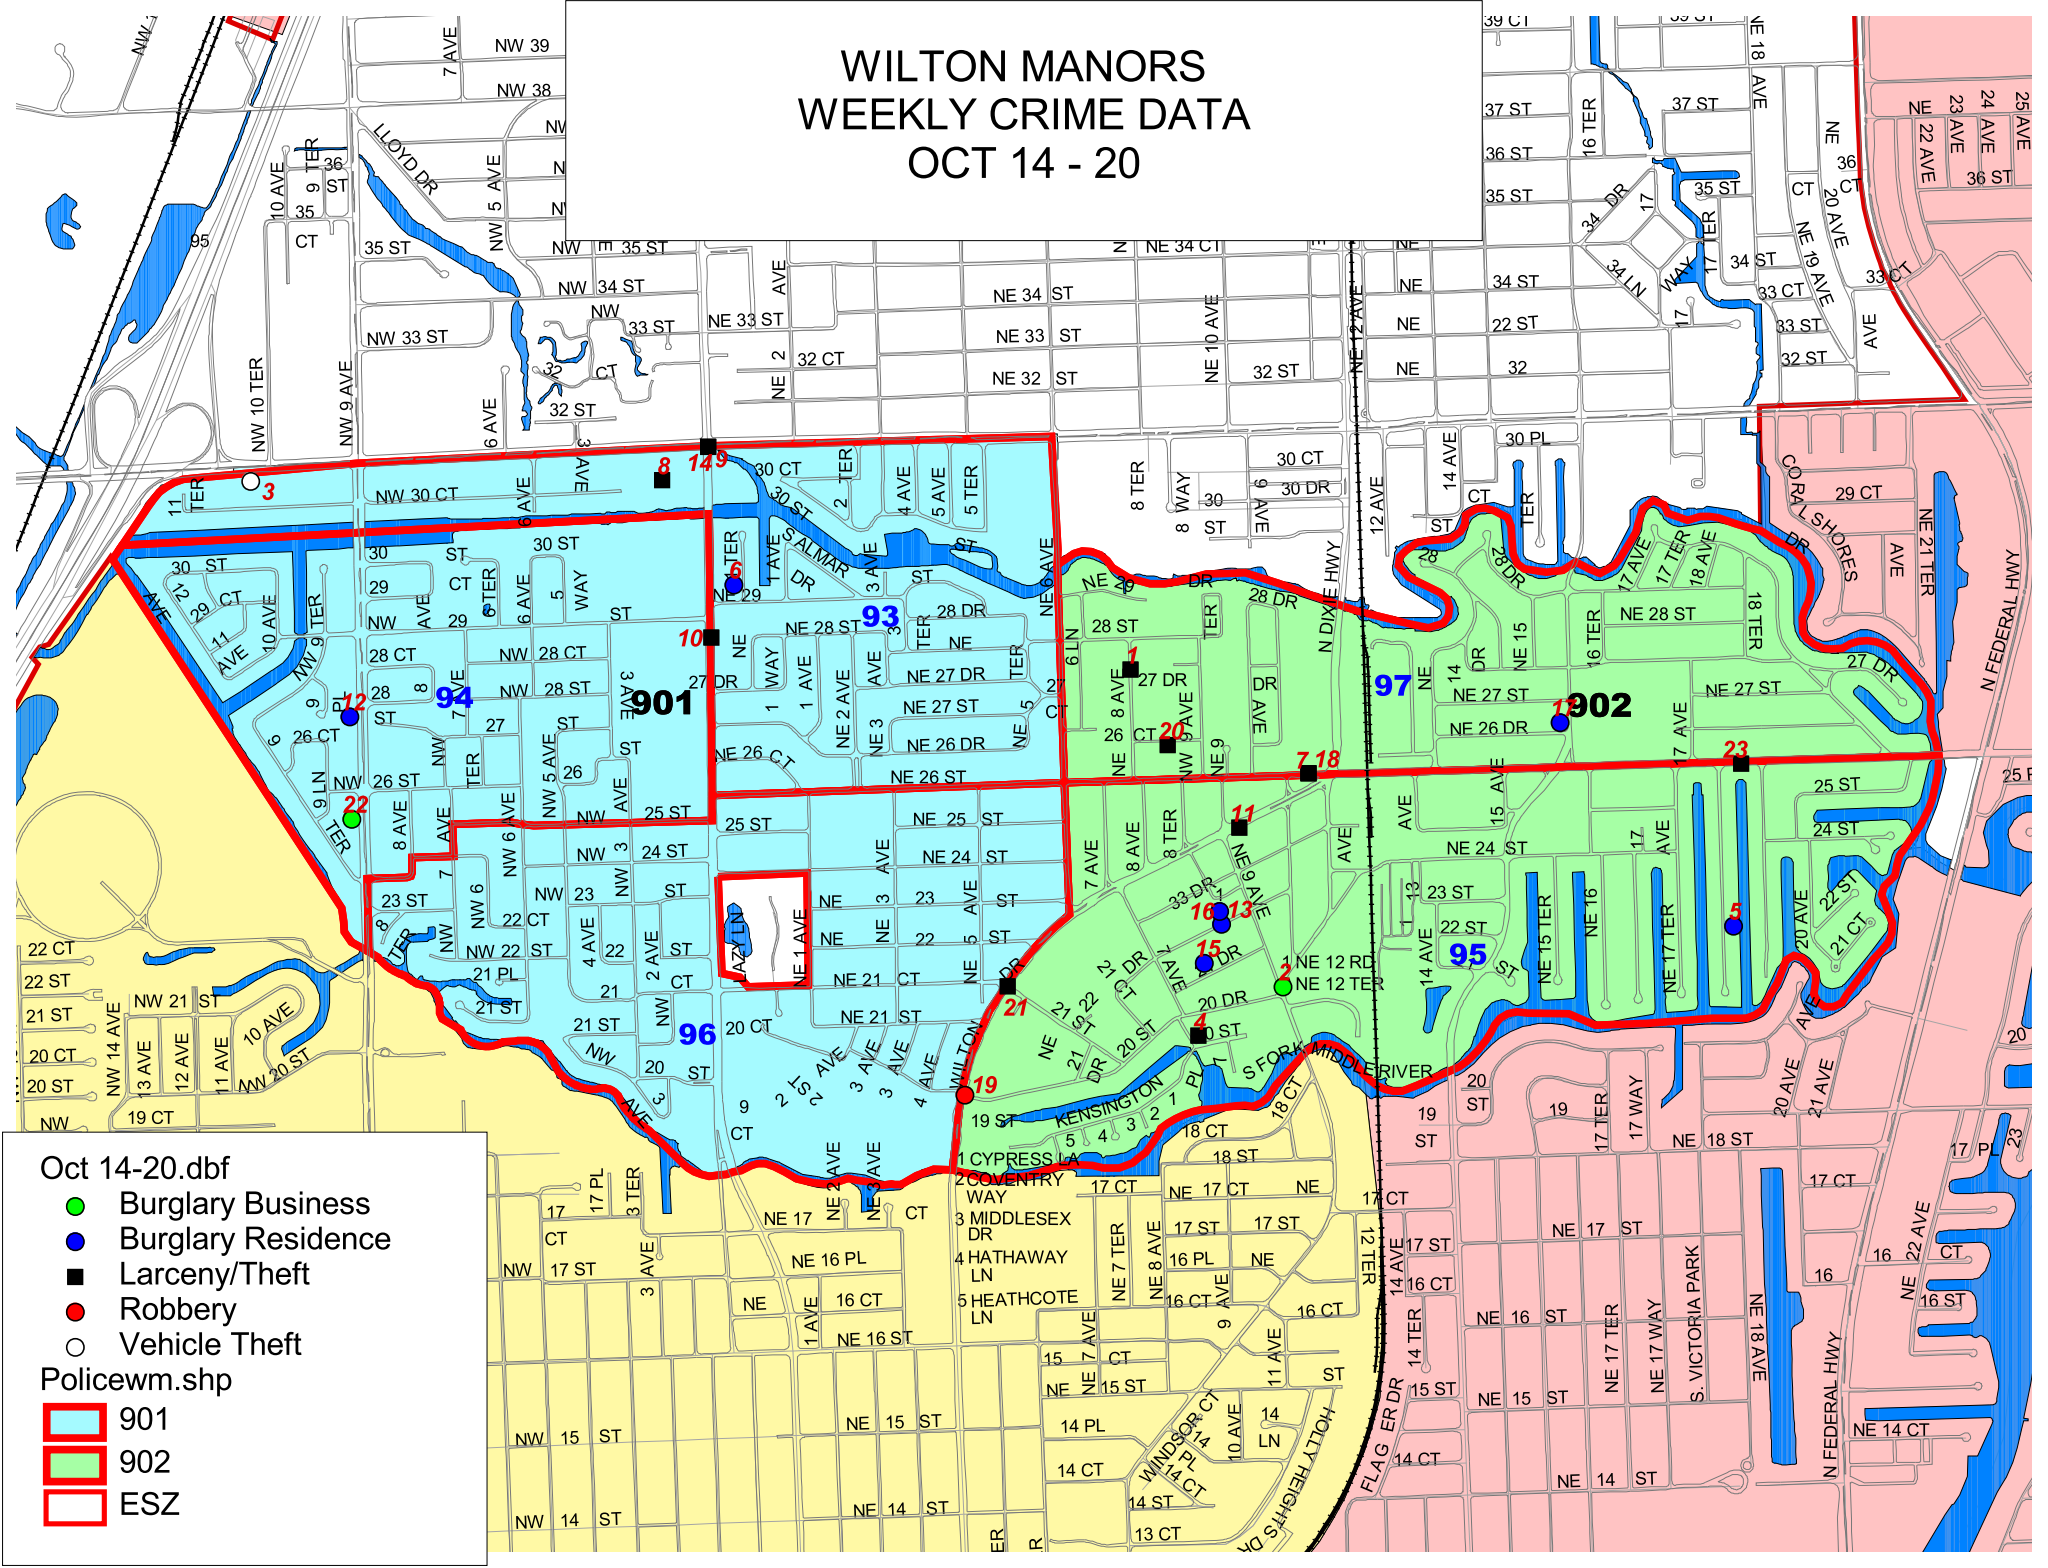

WILTON MANORS WEEKLY CRIME DATA OCT 14 - 20

- Oct 14-20.dbf
- Burglary Business
 - Burglary Residence
 - Larceny/Theft
 - Robbery
 - Vehicle Theft
- Policewm.shp
- 901
 - 902
 - ESZ