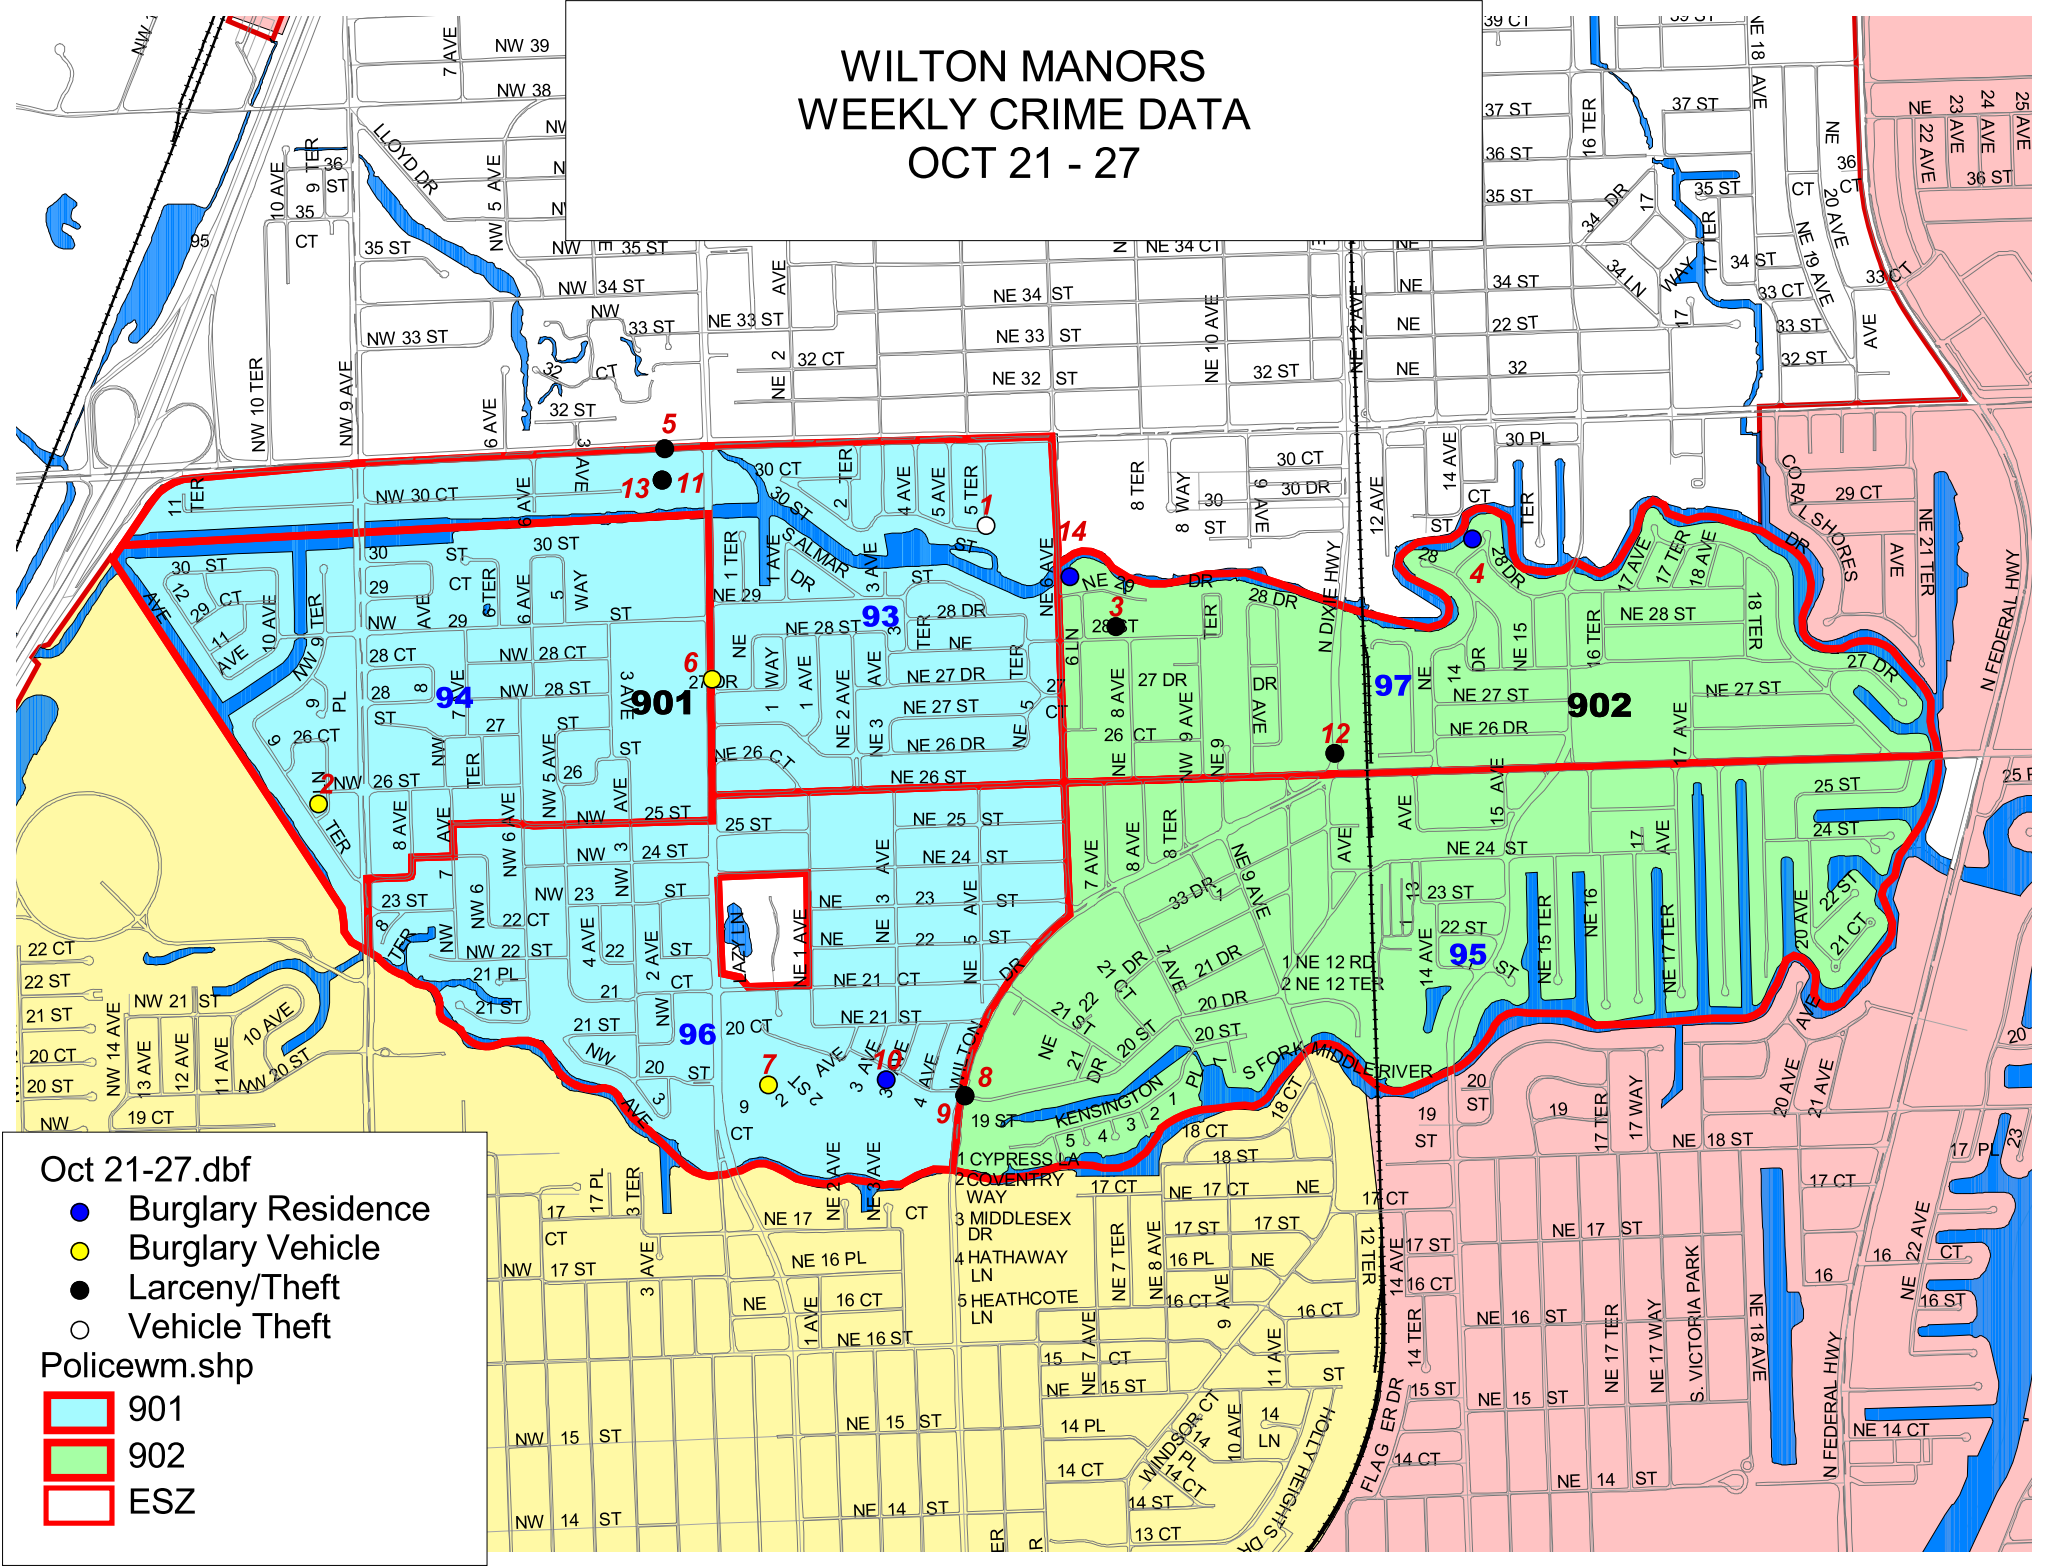

WILTON MANORS WEEKLY CRIME DATA OCT 21 - 27

- Oct 21-27.dbf
- Burglary Residence
 - Burglary Vehicle
 - Larceny/Theft
 - Vehicle Theft

- Policewm.shp
- 901
 - 902
 - ESZ