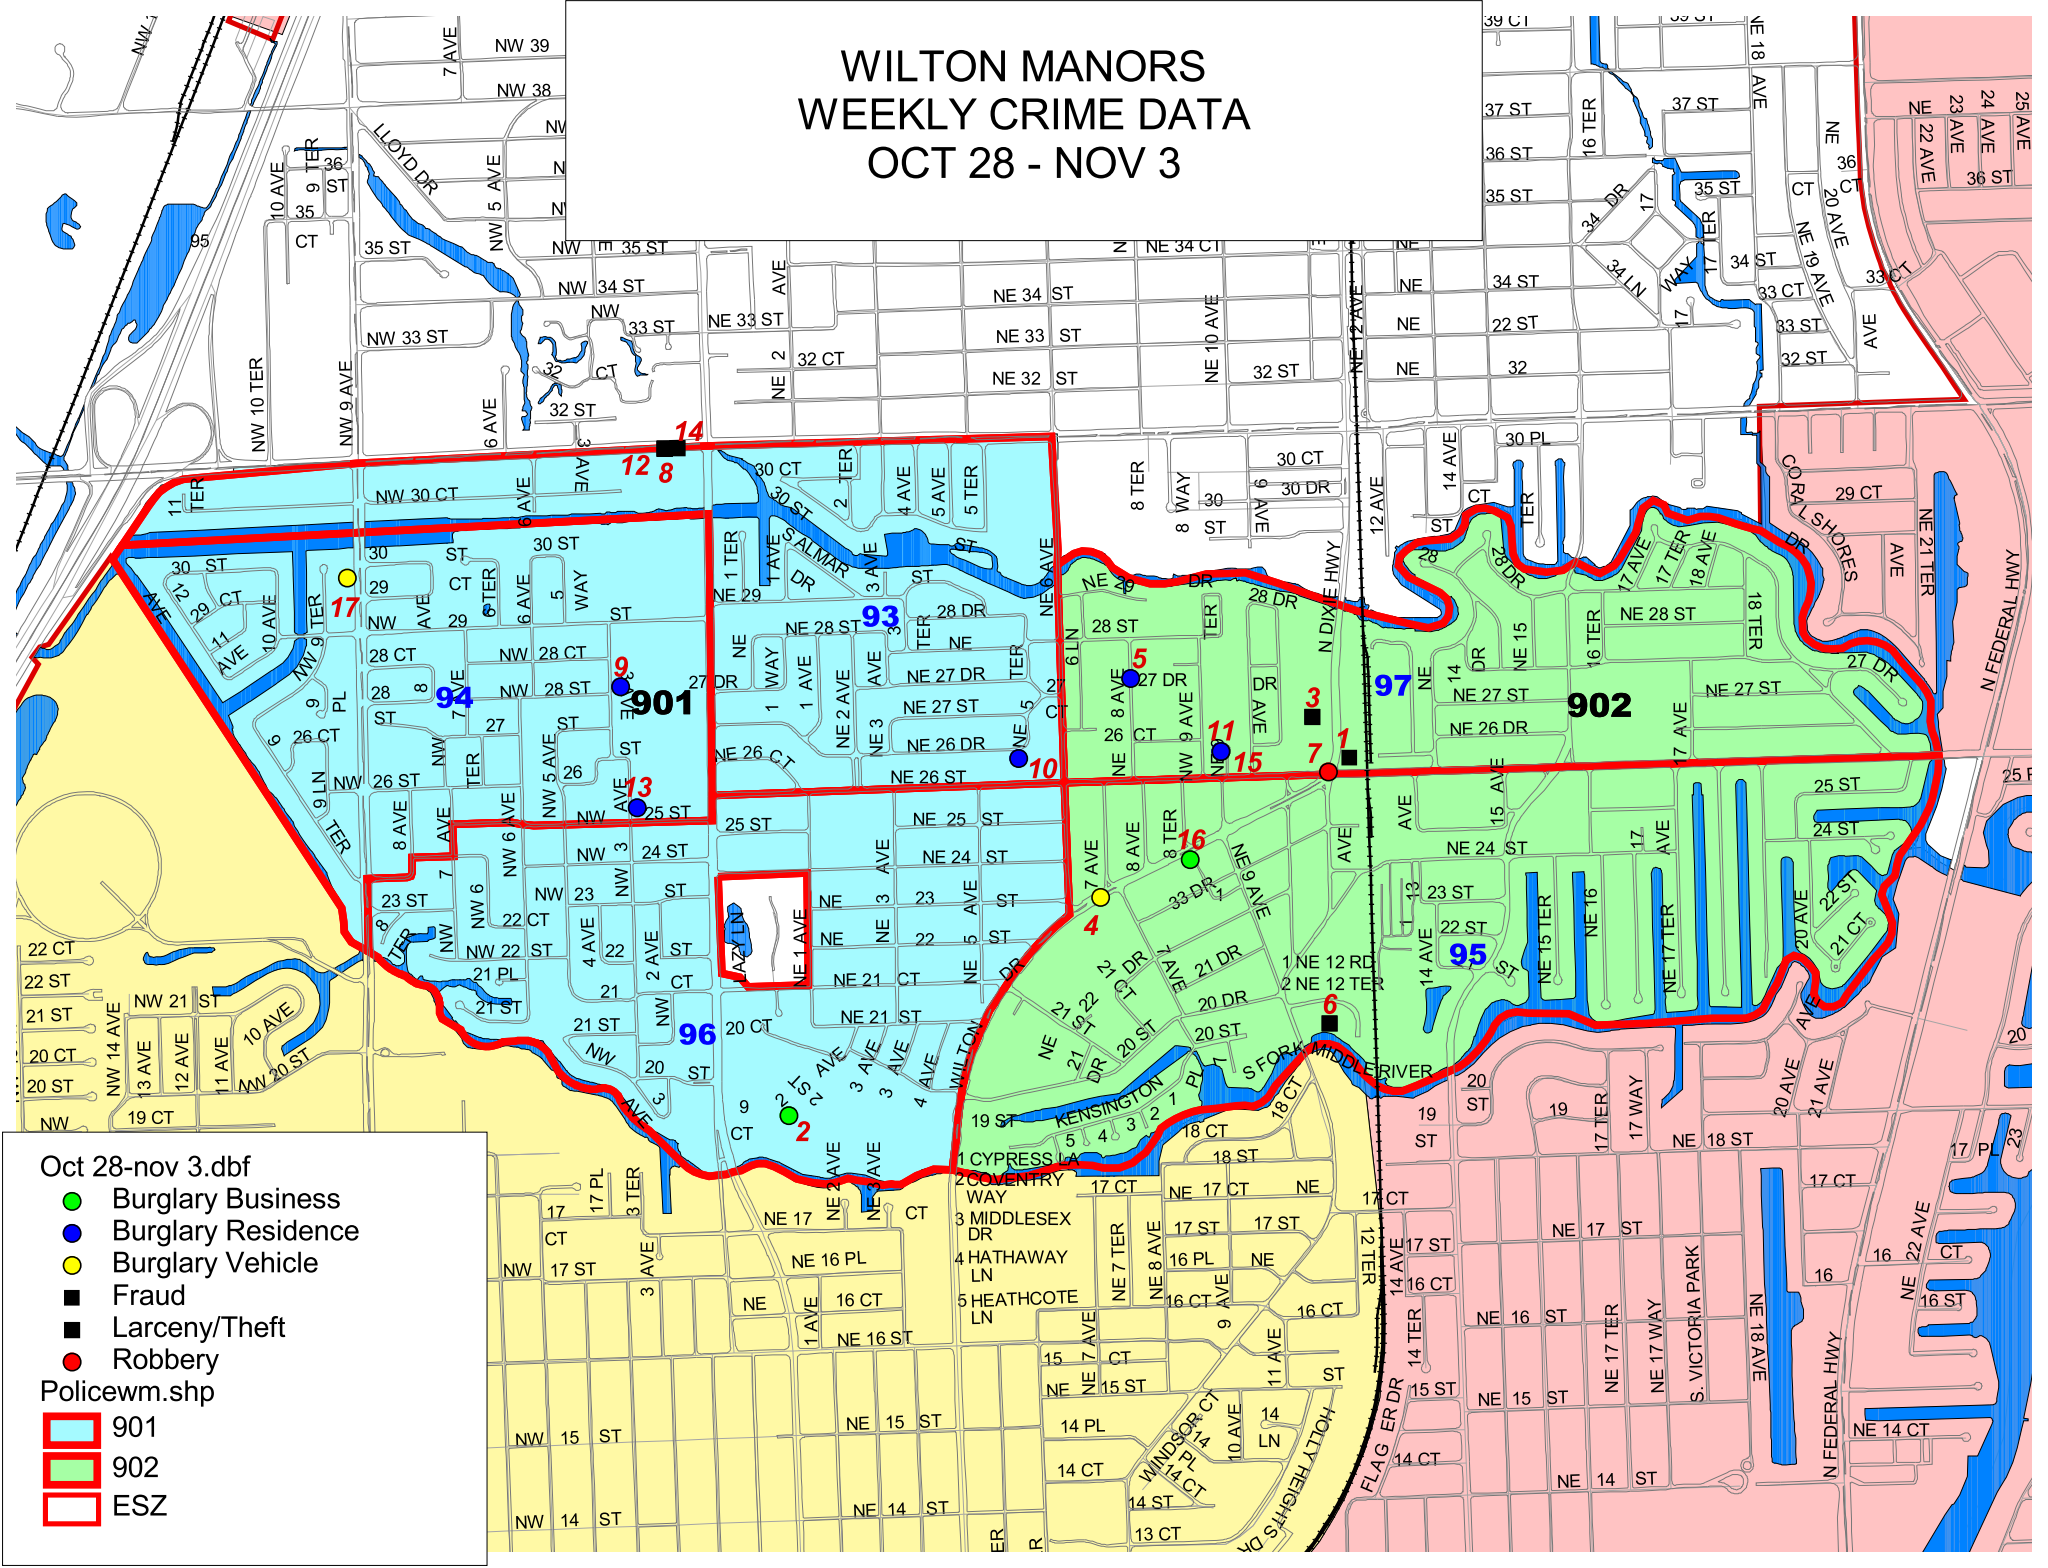

# WILTON MANORS WEEKLY CRIME DATA OCT 28 - NOV 3

Oct 28-nov 3.dbf

- Burglary Business
- Burglary Residence
- Burglary Vehicle
- Fraud
- Larceny/Theft
- Robbery

Policewm.shp

- 901
- 902
- ESZ