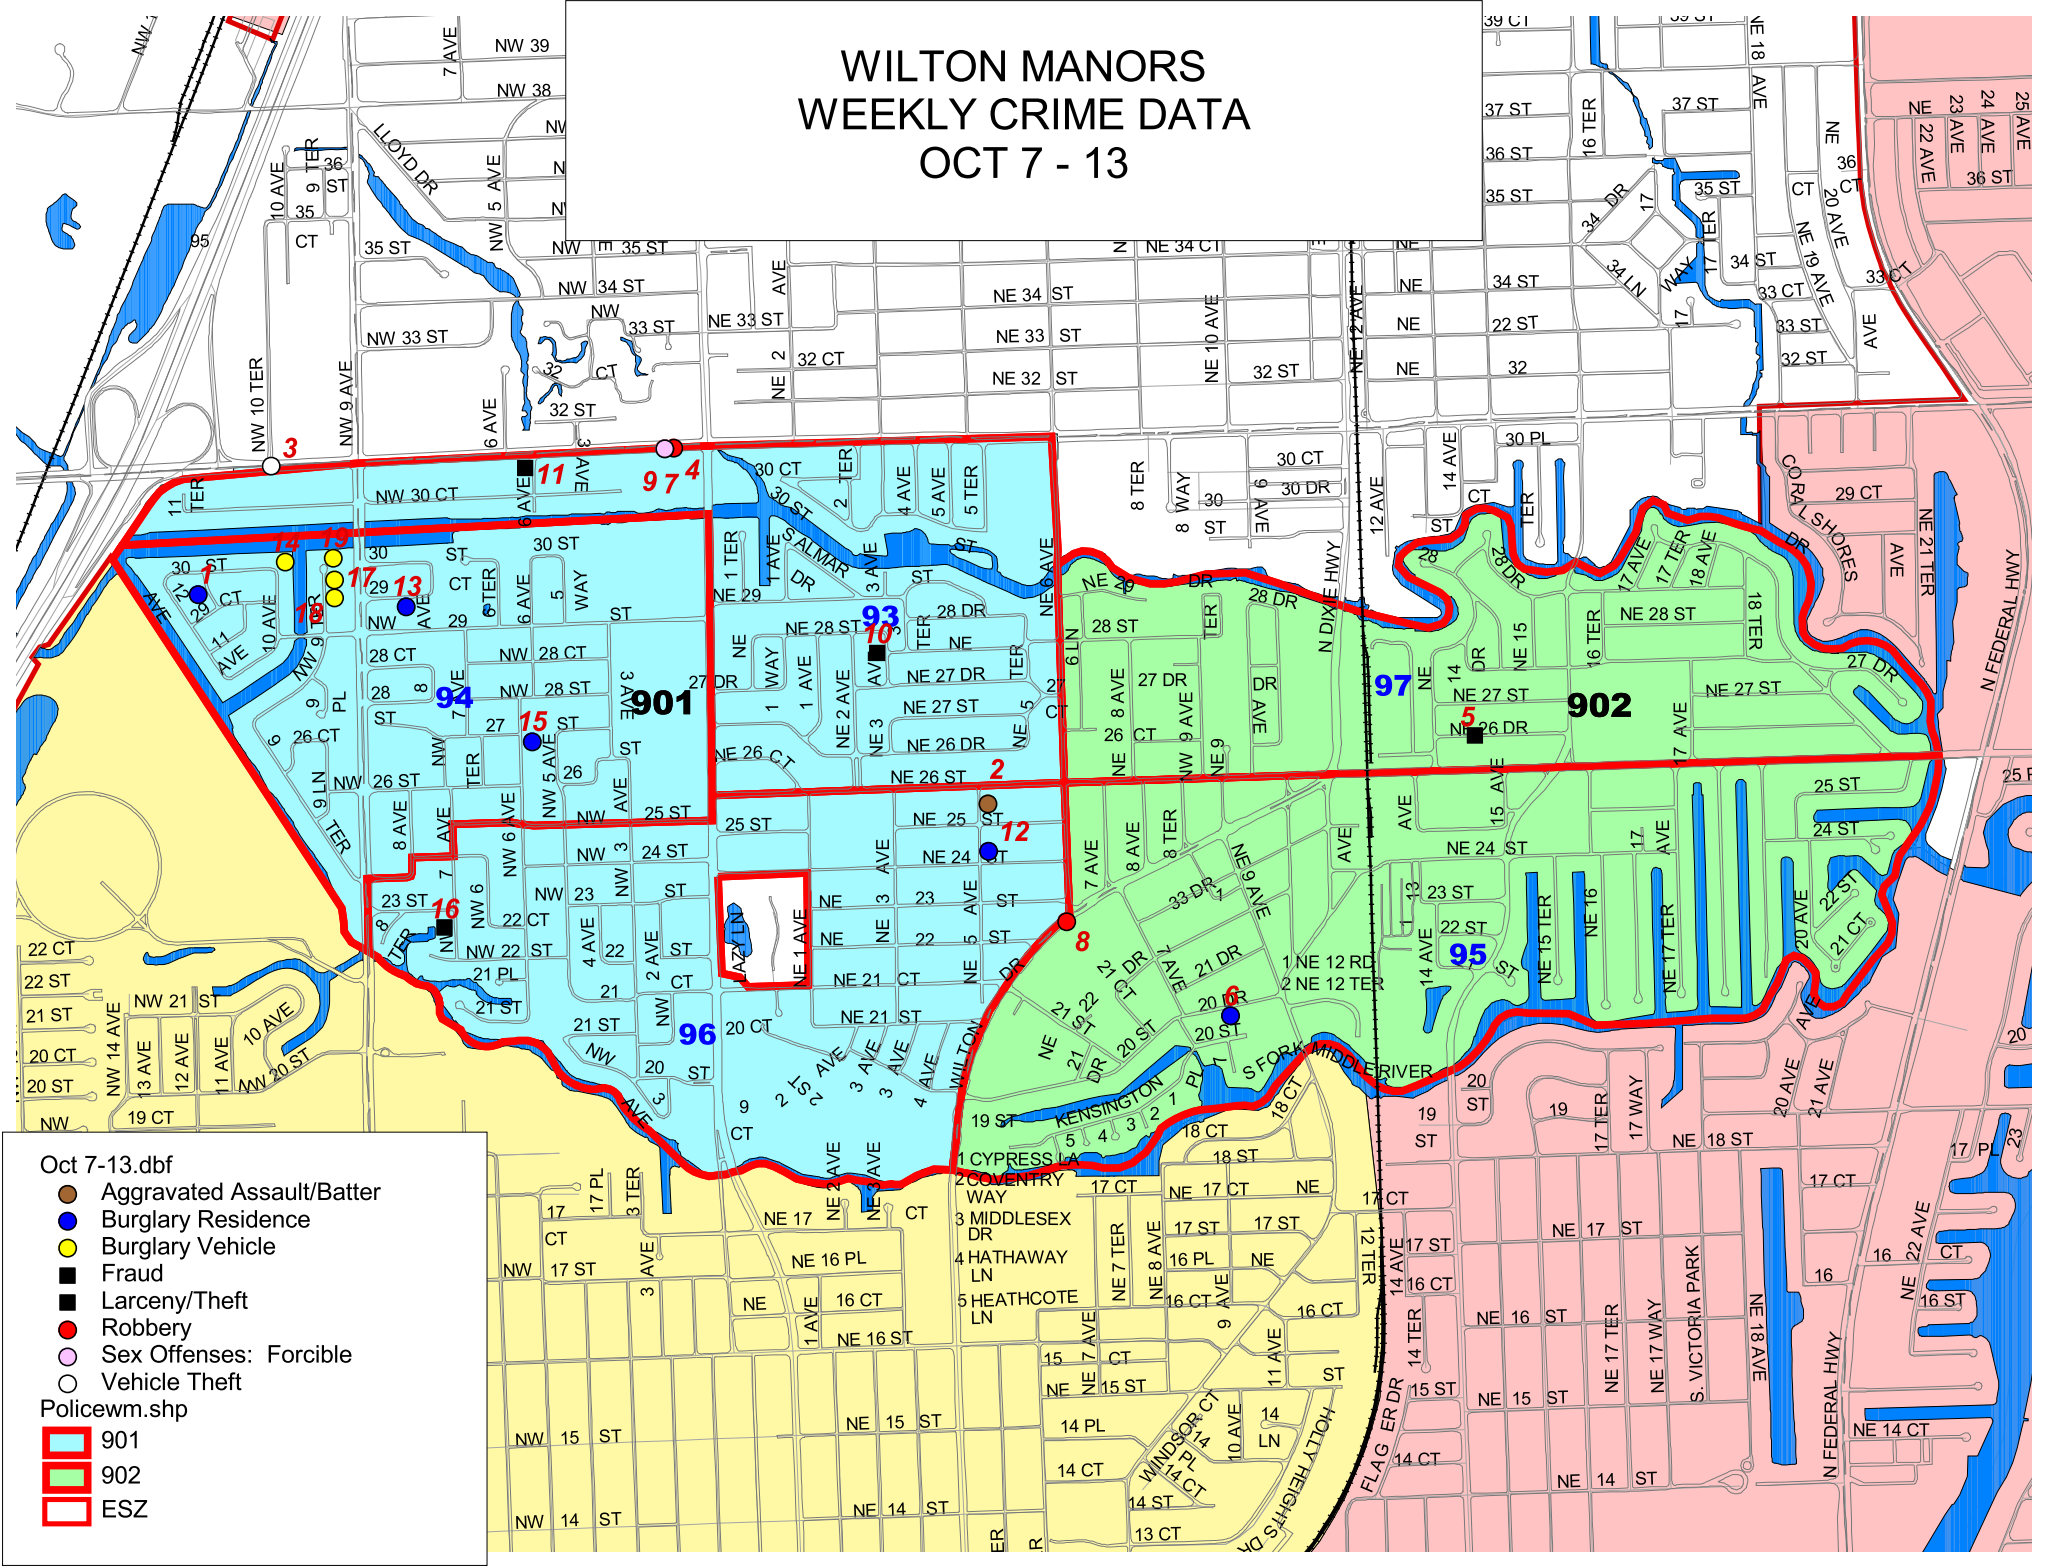

WILTON MANORS WEEKLY CRIME DATA OCT 7 - 13

Oct 7-13.dbf

- Aggravated Assault/Batter
- Burglary Residence
- Burglary Vehicle
- Fraud
- Larceny/Theft
- Robbery
- Sex Offenses: Forcible
- Vehicle Theft

Policewm.shp

- 901
- 902
- ESZ