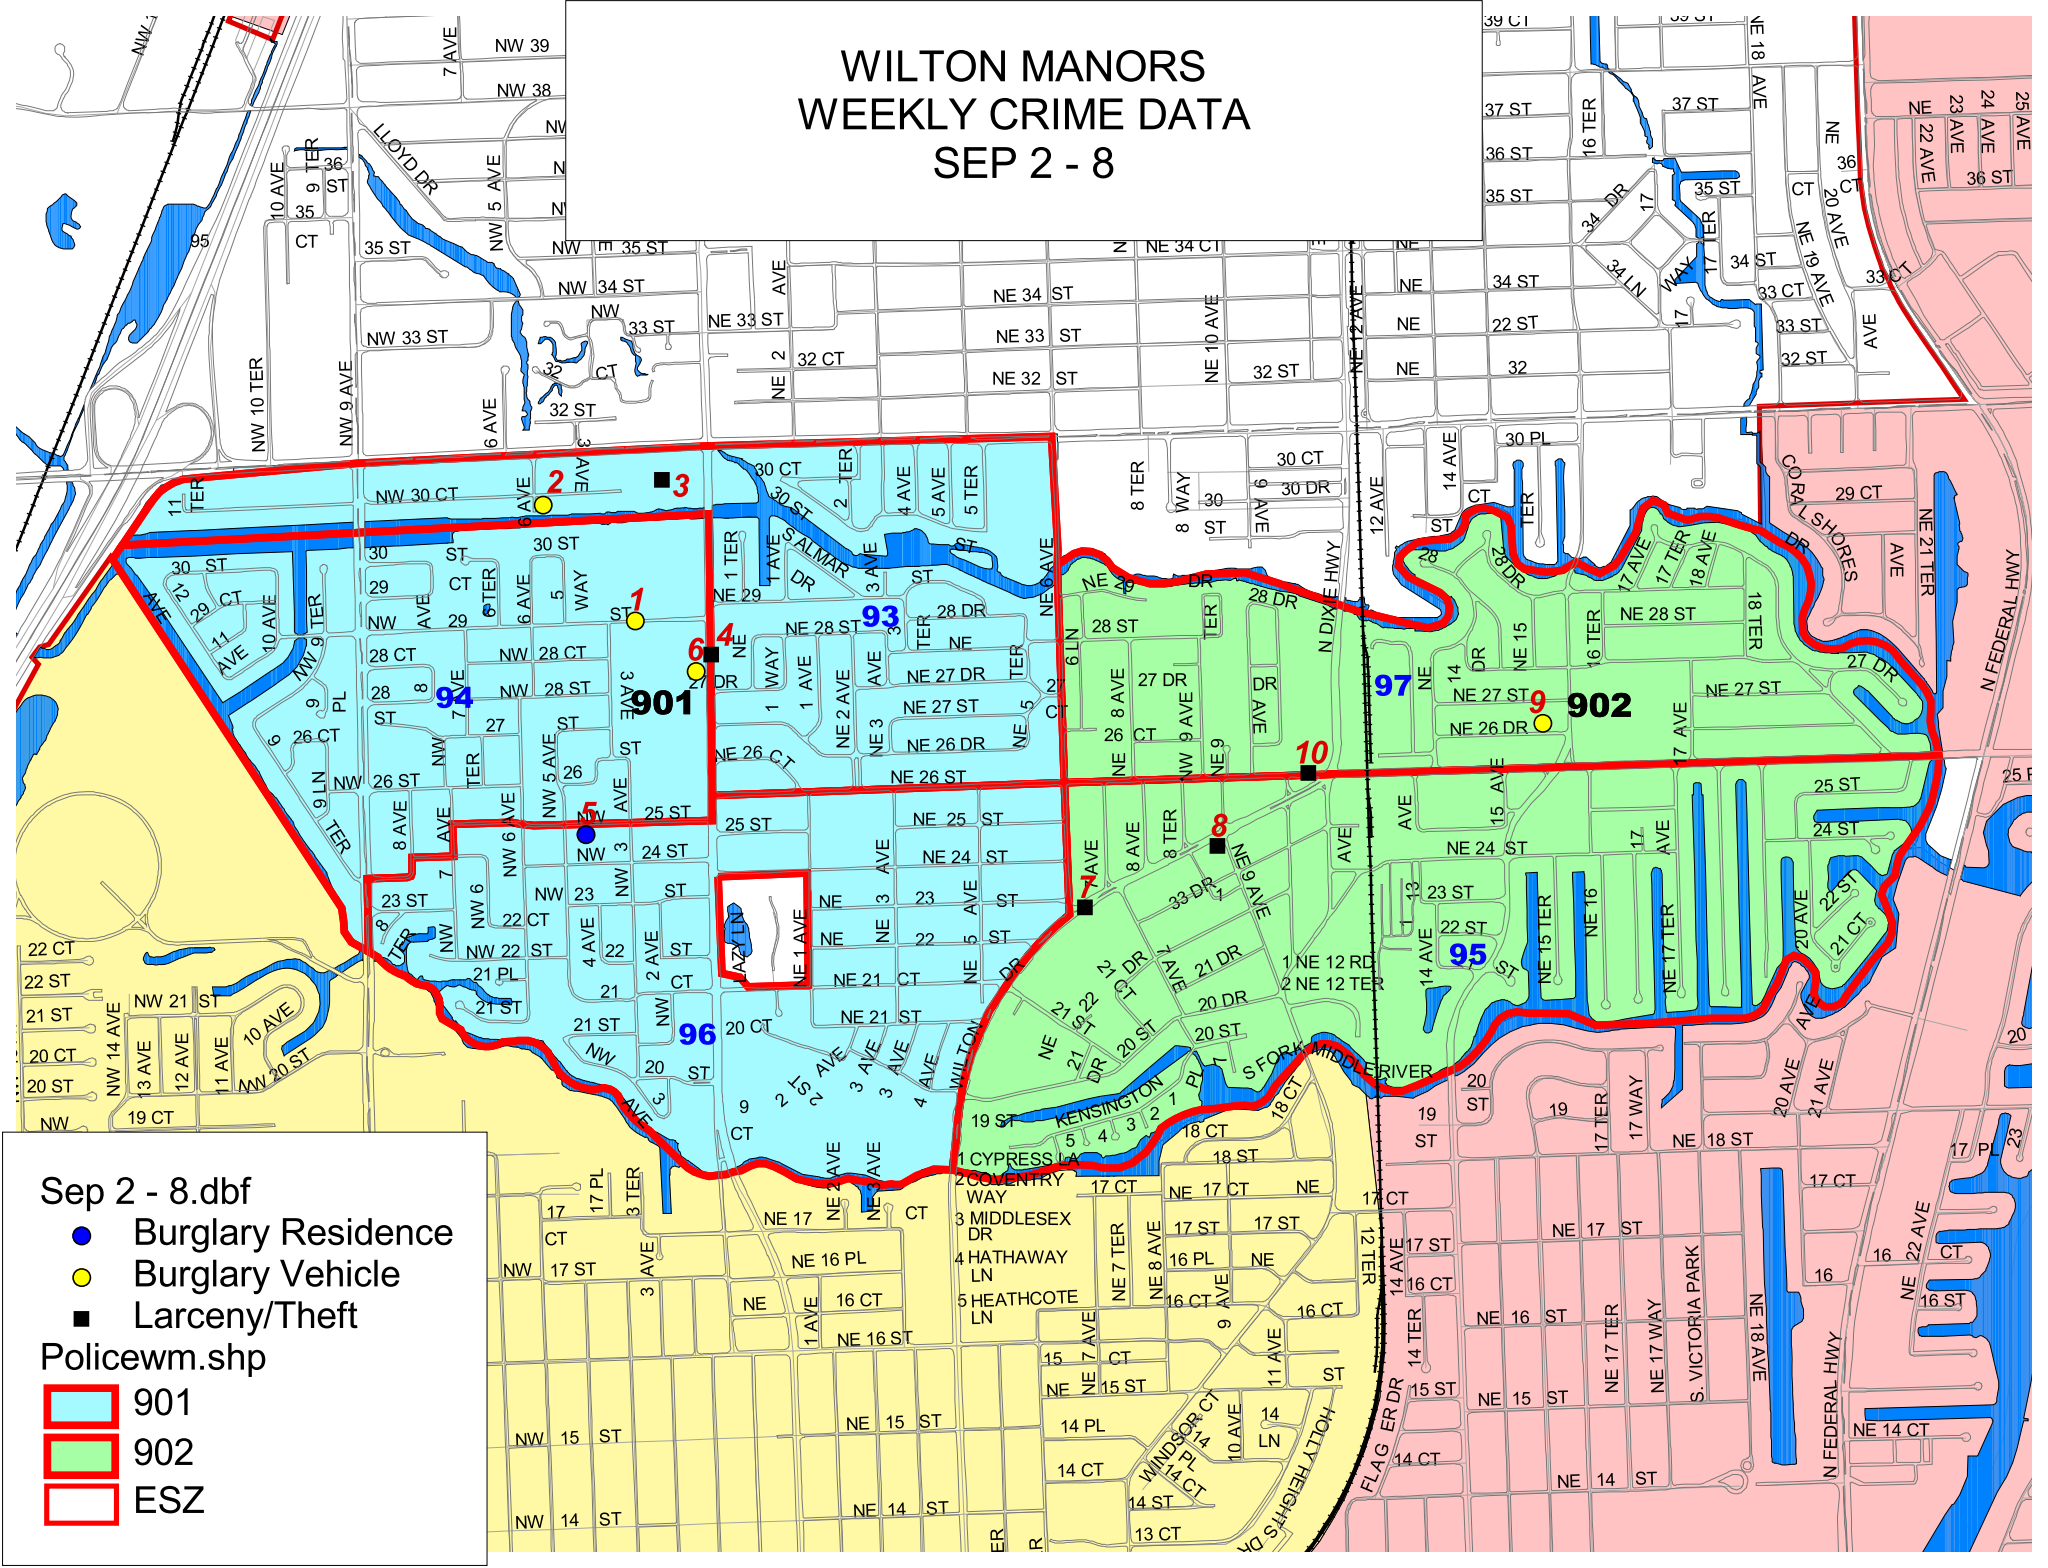

WILTON MANORS WEEKLY CRIME DATA SEP 2 - 8

Sep 2 - 8.dbf

- Burglary Residence
- Burglary Vehicle
- Larceny/Theft

Policewm.shp

- 901
- 902
- ESZ