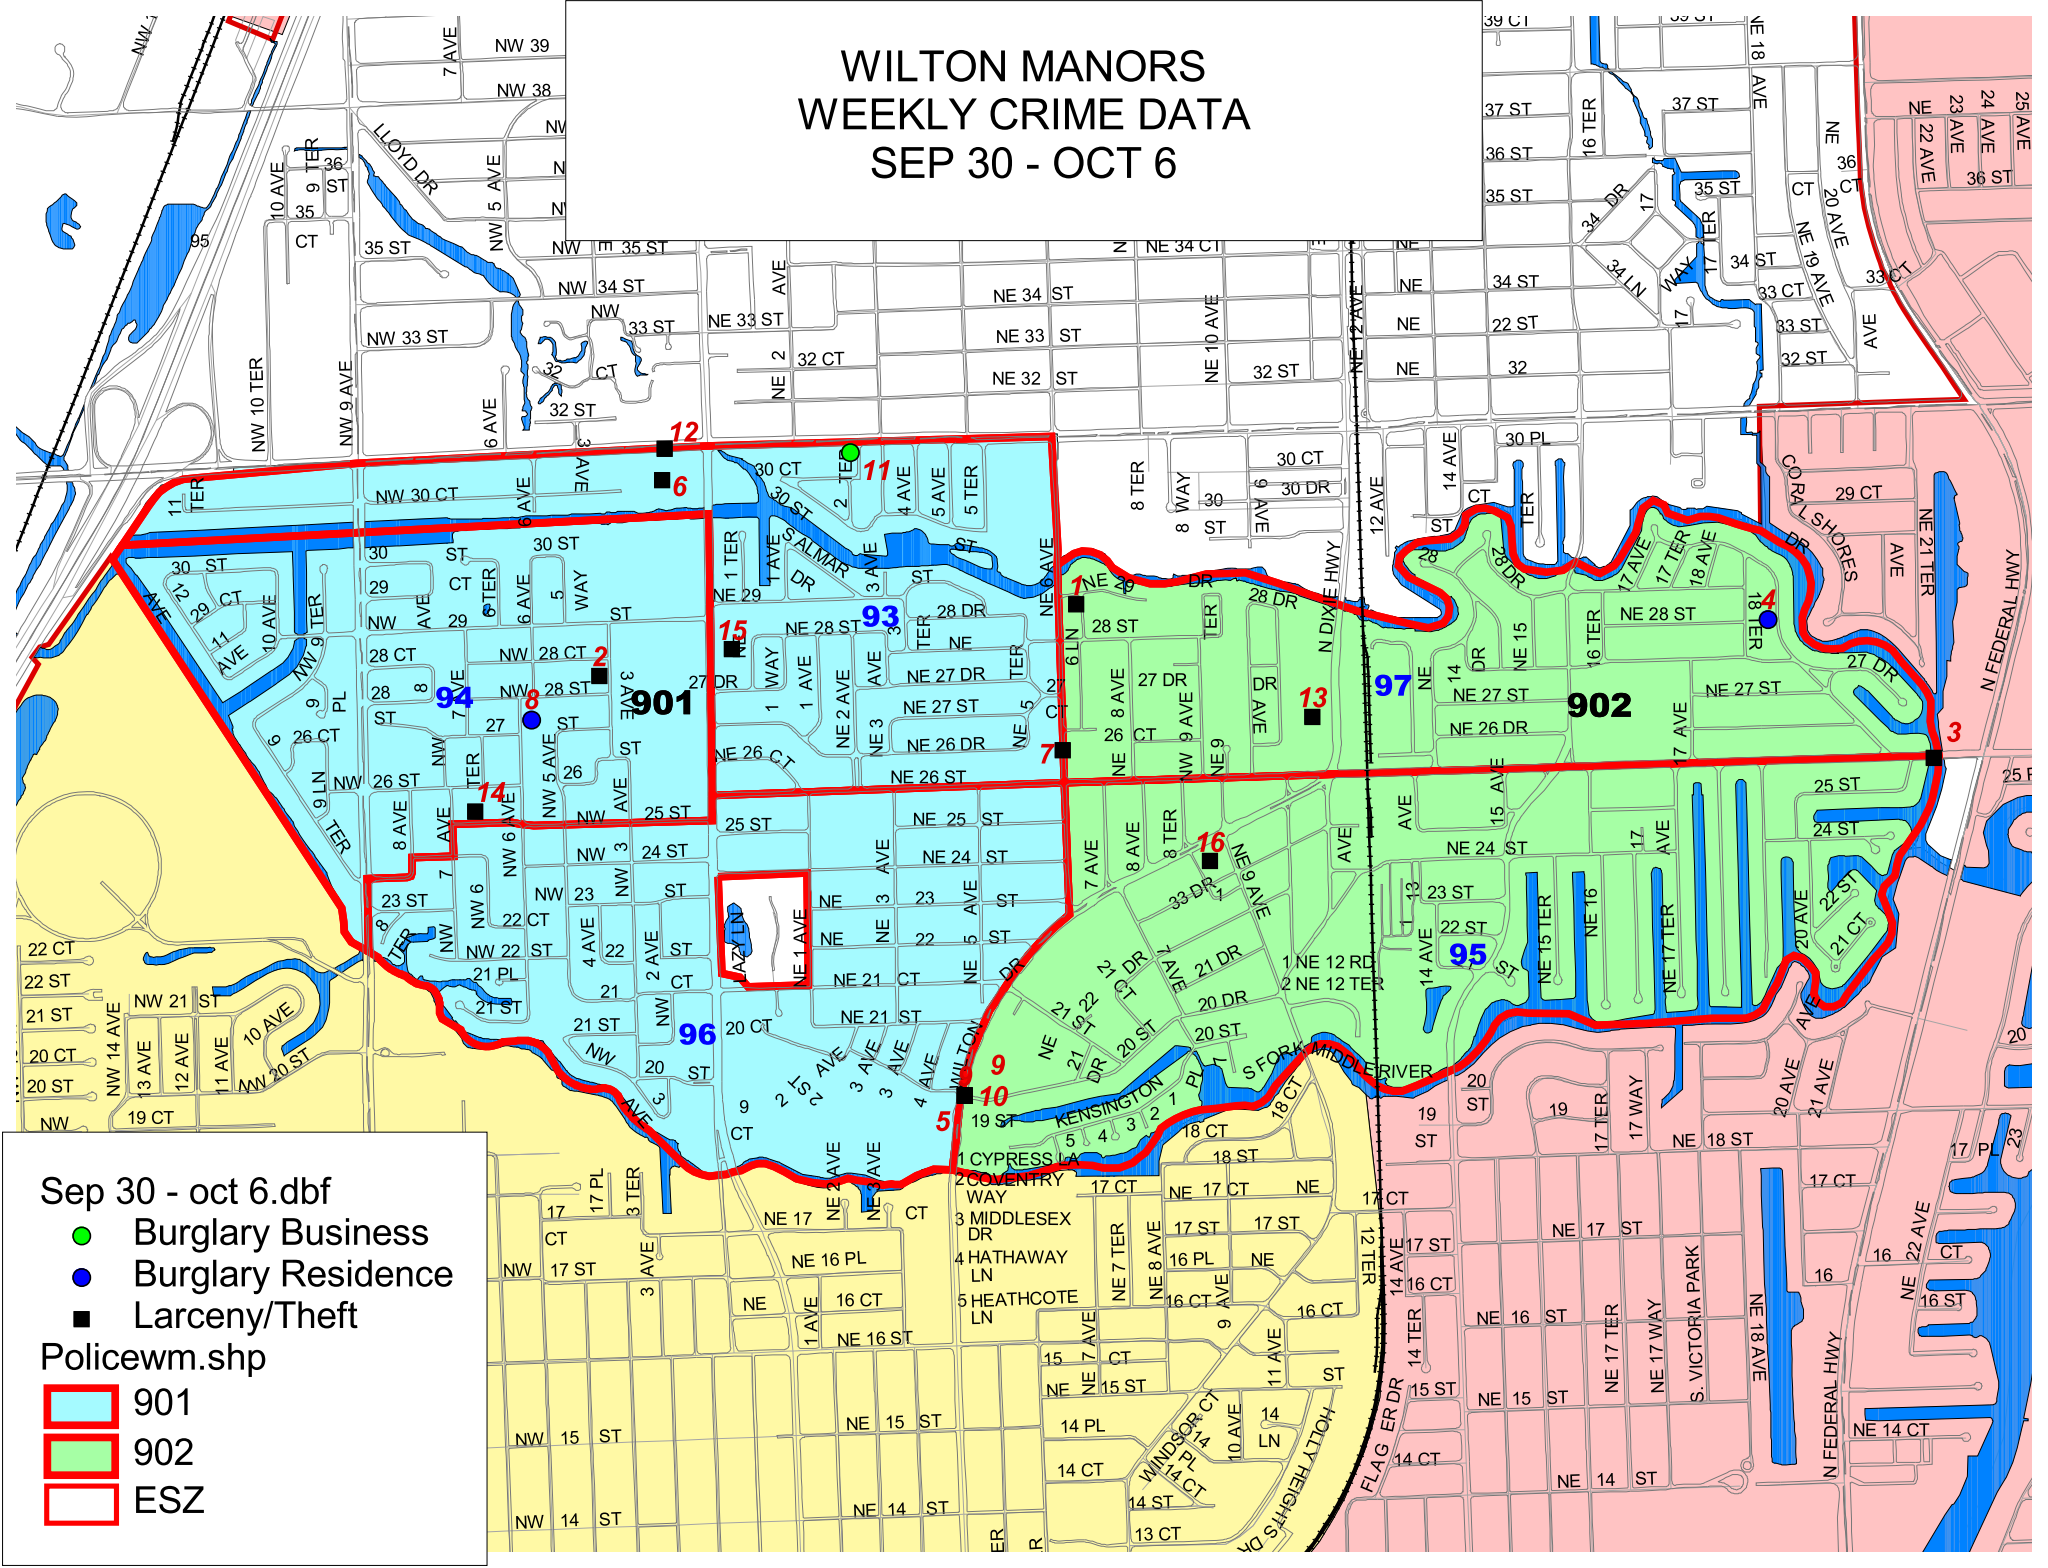

WILTON MANORS WEEKLY CRIME DATA SEP 30 - OCT 6

Sep 30 - oct 6.dbf

- Burglary Business
- Burglary Residence
- Larceny/Theft

Policewm.shp

- 901
- 902
- ESZ